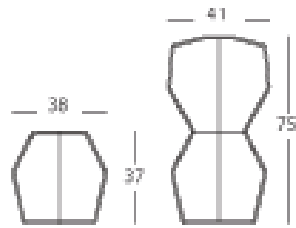

Colours (fabric)

- sky blue
- orange
- fuchia
- grey
- brown

Colours (leather)

- black
- tan

Cuscini_One Designed by Konstantin Grcic

Cushion.

Material: expanded polyurethane. Cover in leather or fabric.
Flame-retardant (version in fabric).