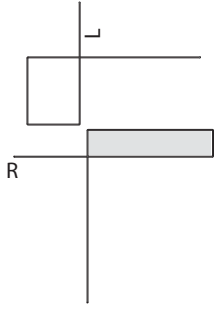

randomissimo neuland industriedesign

Randomissimo represents the involution of the Random concept. It accompanies the ripe sign of the present collection towards its total subtraction, turning it into a simple graphic line, an apostrophe on the wall. A piece of furniture for personal items: featuring a reduced overall size, it is changeable, playful, complementary and modular. Randomissimo embodies so well MDF Italia's identity principles: subtraction, formal and technical simplicity and strong emotional imprint.

materials:

2.5mm thick steel sheet, powder coated in matte white and graphite grey. The back rests are made of fiber canvas with magnetic couplings. Available in white, black, grey, dove grey, red, yellow, blue

dimensions:

example compositions:

A

B

C

D

E

F