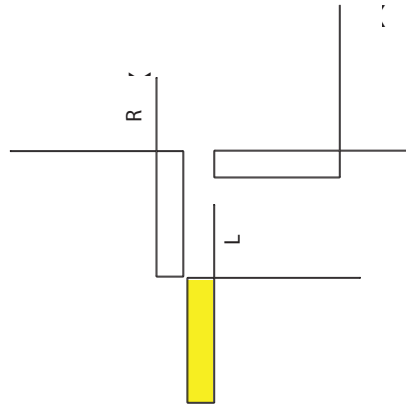

randomissimo neuland industriedesign

Randomissimo represents the involution of the Random concept. It accompanies the ripe sign of the present collection towards its total subtraction, turning it into a simple graphic line, an apostrophe on the wall. A piece of furniture for personal items: featuring a reduced overall size, it is changeable, playful, complementary and modular. Randomissimo embodies so well MDF Italia's identity principles: subtraction, formal and technical simplicity and strong emotional imprint.

materials:

2.5mm thick steel sheet, powder coated in matte white and graphite grey. The back rests are made of fiber canvas with magnetic couplings. Available in white, black, grey, dove grey, red, yellow, blue

dimensions:

example compositions:

A

B

C

D

E

F