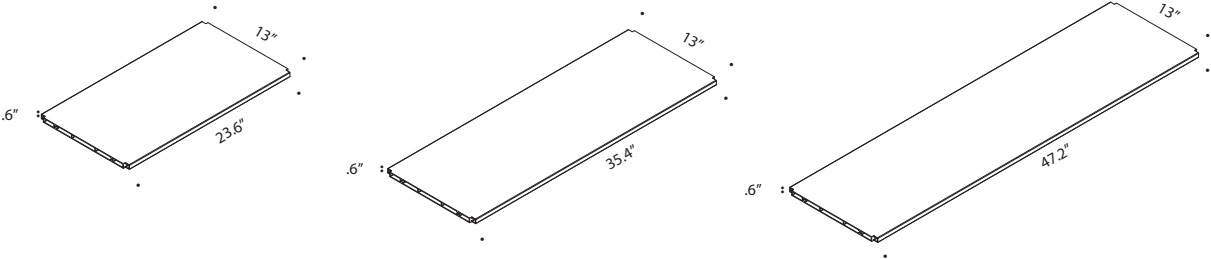

SHELVES L60/90/120 - D33

223 west erie street,
chicago, il., 60654
t: 312 335 1033 f: 312 335 1025
info@orangeskin.com
www.orangeskin.com