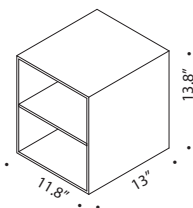

minima 3.0 fattorini rizzini partners

Minima 3.0: three stands for the three key elements that compose the system: shelf, frame, cabinets. Essential and flexible, Minima 3.0 represents the natural makeover of Minima, MDF Italia collection's icon product. The considerable span of the shelf in extruded aluminium combined with the joining system, have allowed to develop the system in length, making it modern and adjustable to any kind of environment: home, office, community areas, contract. Available in either the free-standing or hanging variants, always with a 33 cm depth.

materials:

15mm thick extruded aluminium

MD-wood fiberboards, various lacquers and finishes available

dimensions:

FREE-STANDING

HANGING

dimensions:

CABINETS

OPEN CABINET WITH PARTITION L30 - D33

sizes

finishes:

OPEN CABINET L30 - D33

sizes

finishes:

TWO-DRAWER CABINET L60/90 - D33

sizes

finishes:

CABINET WITH DOOR OR WITH FLAP OPENING DOOR L60/90 - D33

sizes

finishes:

dimensions:

UPRIGHTS

Depth 13"

Free-standing: