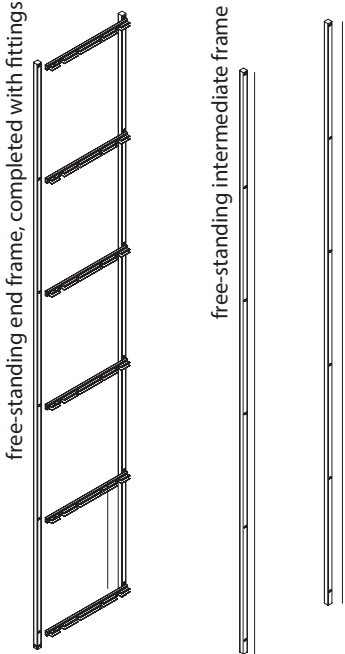

materials:

15mm thick extruded aluminium

MD-wood fiberboards, various lacquers and finishes available

dimensions:

FREE-STANDING

HANGING

dimensions:

CABINETS

OPEN CABINET WITH PARTITION L30 - D33

sizes

finishes:

OPEN CABINET L30 - D33

sizes

finishes:

TWO-DRAWER CABINET L60/90 - D33

sizes

finishes:

CABINET WITH DOOR OR WITH FLAP OPENING DOOR L60/90 - D33

sizes

finishes:

dimensions:

UPRIGHTS

Depth 13"

Free-standing:

- H42.5 (Height 16.7")
- H79 (Height 31.1")
- H115.5 (Height 45.5")
- H152 (Height 59.8")
- H188.5 (Height 72.4")
- H225 (Height 88.6")

Hanging:

- H38 (Height 15")
- H74.5 (Height 29.3")
- H111 (Height 43.7")
- H147.5 (Height 58")