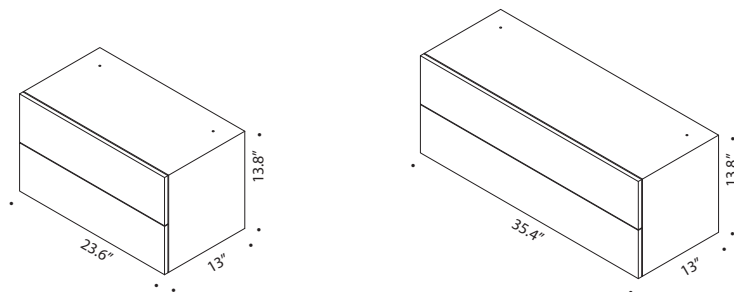

minima 3.0 fattorini rizzini partners

Minima 3.0: three stands for the three key elements that compose the system: shelf, frame, cabinets. Essential and flexible, Minima 3.0 represents the natural makeover of Minima, MDF Italia collection's icon product. The considerable span of the shelf in extruded aluminium combined with the joining system, have allowed to develop the system in length, making it modern and adjustable to any kind of environment: home, office, community areas, contract. Available in either the free-standing or hanging variants, always with a 33 cm depth.

OPEN CABINET WITH PARTITION L30 - D33

sizes

finishes:

OPEN CABINET L30 - D33

sizes

finishes:

TWO-DRAWER CABINET L60/90 - D33

sizes

finishes:

CABINET WITH DOOR OR WITH FLAP OPENING DOOR L60/90 - D33

sizes

finishes:

dimensions:

UPRIGHTS

Depth 13"

Free-standing:

- H42.5 (Height 16.7")
- H79 (Height 31.1")
- H115.5 (Height 45.5")
- H152 (Height 59.8")
- H188.5 (Height 72.4")
- H225 (Height 88.6")

Hanging:

- H38 (Height 15")
- H74.5 (Height 29.3")
- H111 (Height 43.7")
- H147.5 (Height 58")