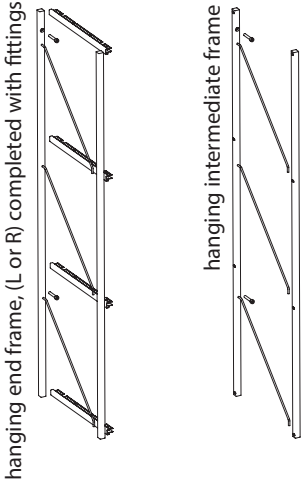

finishes:

CABINET WITH DOOR OR WITH FLAP OPENING DOOR L60/90 - D33

sizes

finishes:

dimensions:

UPRIGHTS

Depth 13"

Free-standing:

- H42.5 (Height 16.7")
- H79 (Height 31.1")
- H115.5 (Height 45.5")
- H152 (Height 59.8")
- H188.5 (Height 72.4")
- H225 (Height 88.6")

Hanging:

- H38 (Height 15")
- H74.5 (Height 29.3")
- H111 (Height 43.7")
- H147.5 (Height 58")