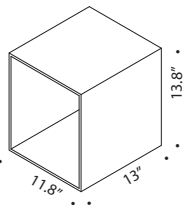

materials:

15mm thick extruded aluminium

MD-wood fiberboards, various lacquers and finishes available

dimensions:

FREE-STANDING

HANGING

dimensions:

CABINETS

OPEN CABINET WITH PARTITION L30 - D33

sizes

finishes:

OPEN CABINET L30 - D33

sizes

finishes:

TWO-DRAWER CABINET L60/90 - D33

sizes

finishes:

CABINET WITH DOOR OR WITH FLAP OPENING DOOR L60/90 - D33

sizes

finishes:

dimensions:

UPRIGHTS

Depth 13"

Free-standing:

- H42.5 (Height 16.7")
- H79 (Height 31.1")
- H115.5 (Height 45.5")
- H152 (Height 59.8")
- H188.5 (Height 72.4")
- H225 (Height 88.6")

Hanging:

- H38 (Height 15")
- H74.5 (Height 29.3")
- H111 (Height 43.7")
- H147.5 (Height 58")