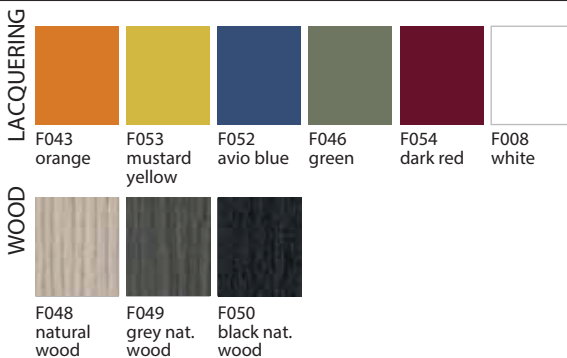

OPEN CABINET L30 - D33

sizes

finishes: