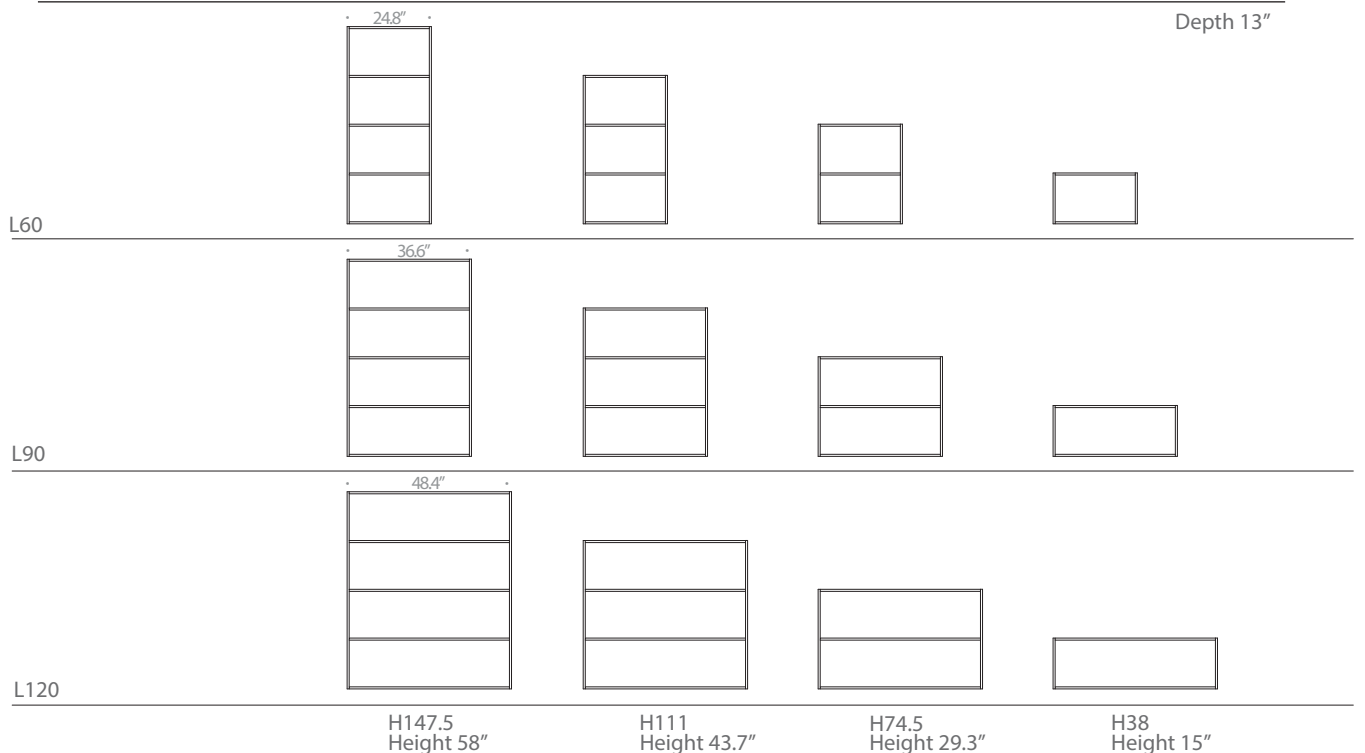

minima 3.0 fattorini rizzini partners

Minima 3.0: three stands for the three key elements that compose the system: shelf, frame, cabinets. Essential and flexible, Minima 3.0 represents the natural makeover of Minima, MDF Italia collection's icon product. The considerable span of the shelf in extruded aluminium combined with the joining system, have allowed to develop the system in length, making it modern and adjustable to any kind of environment: home, office, community areas, contract. Available in either the free-standing or hanging variants, always with a 33 cm depth.

materials:

15mm thick extruded aluminium

MD-wood fiberboards, various lacquers and finishes available

dimensions:

FREE-STANDING

HANGING

dimensions:

CABINETS

OPEN CABINET WITH PARTITION L30 - D33

sizes

finishes:

OPEN CABINET L30 - D33

sizes

finishes:

TWO-DRAWER CABINET L60/90 - D33

sizes

finishes:

CABINET WITH DOOR OR WITH FLAP OPENING DOOR L60/90 - D33

sizes

finishes:

dimensions:

UPRIGHTS

Depth 13"

Free-standing: