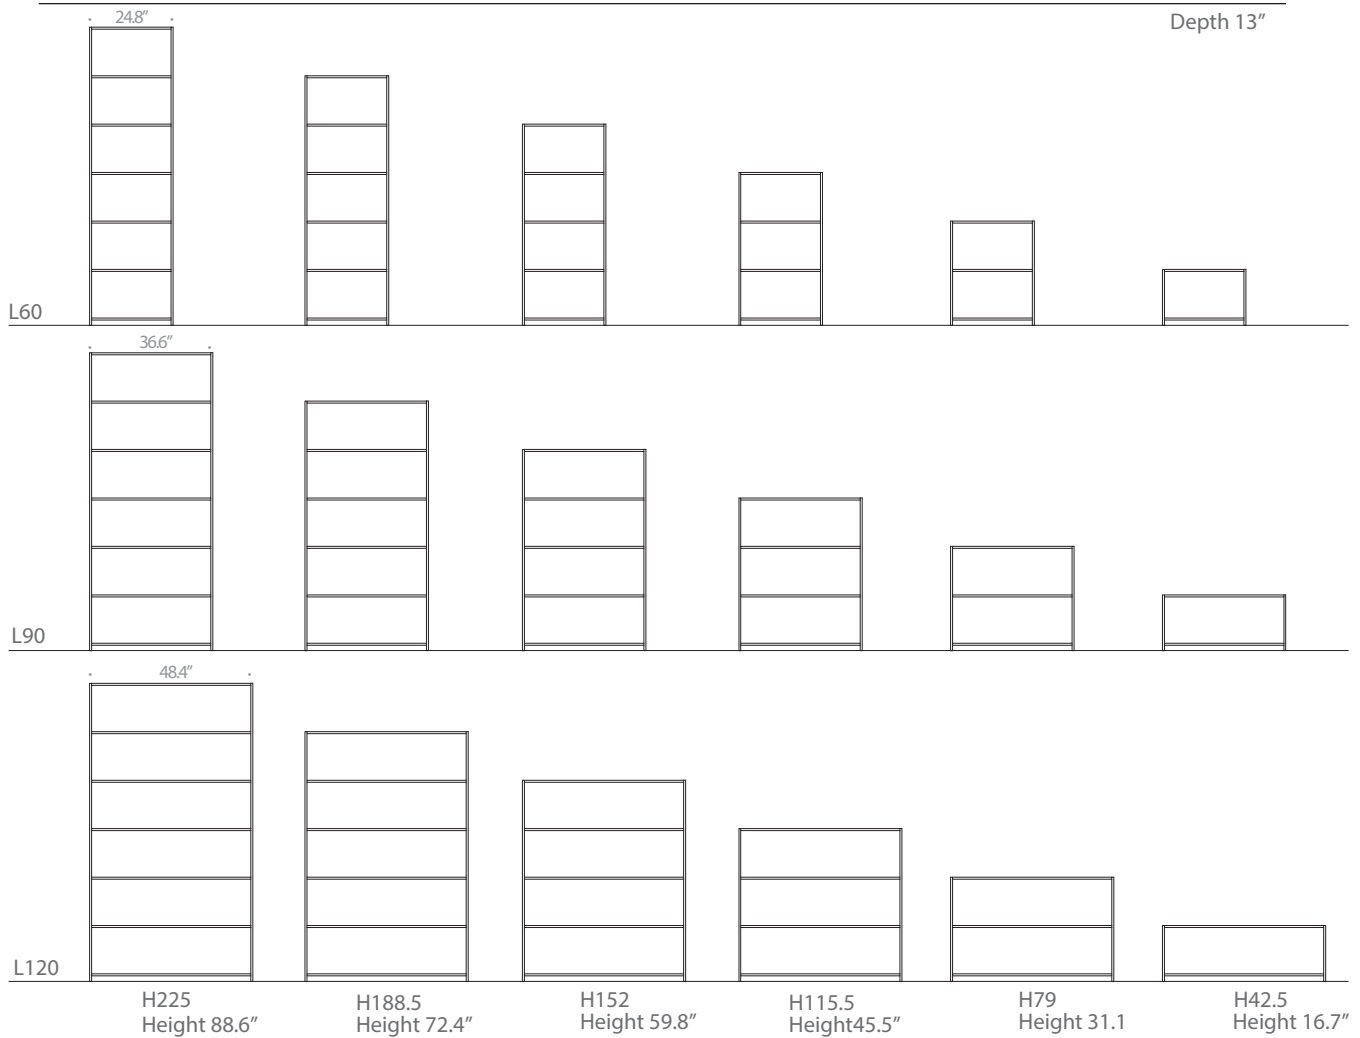

minima 3.0 fattorini rizzini partners

Minima 3.0: three stands for the three key elements that compose the system: shelf, frame, cabinets. Essential and flexible, Minima 3.0 represents the natural makeover of Minima, MDF Italia collection's icon product. The considerable span of the shelf in extruded aluminium combined with the joining system, have allowed to develop the system in length, making it modern and adjustable to any kind of environment: home, office, community areas, contract. Available in either the free-standing or hanging variants, always with a 33 cm depth.

materials:

15mm thick extruded aluminium

MD-wood fiberboards, various lacquers and finishes available

dimensions:

FREE-STANDING

HANGING

dimensions:

CABINETS

OPEN CABINET WITH PARTITION L30 - D33

sizes

finishes:

OPEN CABINET L30 - D33

sizes

finishes:

TWO-DRAWER CABINET L60/90 - D33

sizes

finishes:

CABINET WITH DOOR OR WITH FLAP OPENING DOOR L60/90 - D33

sizes

finishes:

dimensions:

UPRIGHTS

Depth 13"

Free-standing: