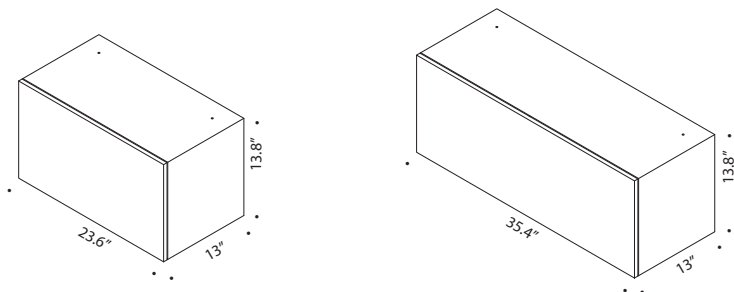

minima 3.0 fattorini rizzini partners

Minima 3.0: three stands for the three key elements that compose the system: shelf, frame, cabinets. Essential and flexible, Minima 3.0 represents the natural makeover of Minima, MDF Italia collection's icon product. The considerable span of the shelf in extruded aluminium combined with the joining system, have allowed to develop the system in length, making it modern and adjustable to any kind of environment: home, office, community areas, contract. Available in either the free-standing or hanging variants, always with a 33 cm depth.

OPEN CABINET WITH PARTITION L30 - D33

sizes

finishes:

OPEN CABINET L30 - D33

sizes

finishes:

TWO-DRAWER CABINET L60/90 - D33

sizes

finishes:

CABINET WITH DOOR OR WITH FLAP OPENING DOOR L60/90 - D33

sizes

finishes:

dimensions:

UPRIGHTS

Depth 13"

Free-standing:

- H42.5 (Height 16.7")
- H79 (Height 31.1")
- H115.5 (Height 45.5")
- H152 (Height 59.8")
- H188.5 (Height 72.4")
- H225 (Height 88.6")

Hanging:

- H38 (Height 15")
- H74.5 (Height 29.3")
- H111 (Height 43.7")
- H147.5 (Height 58")