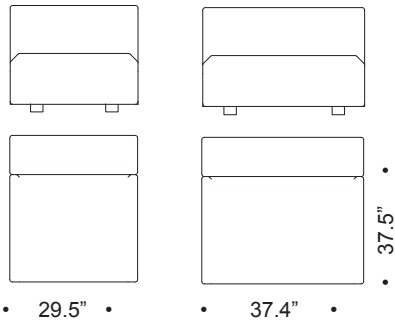

dimensions:

SOFAS

POUF

CORNER UNITS

dimensions cont. :

INTERMEDIATE UNITS

PULL-OUT INTERMEDIATE UNITS

END UNITS