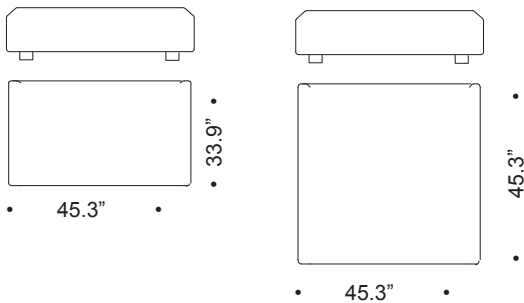

dimensions:

SOFAS

POUF

CORNER UNITS

dimensions cont. :

INTERMEDIATE UNITS

PULL-OUT INTERMEDIATE UNITS

END UNITS