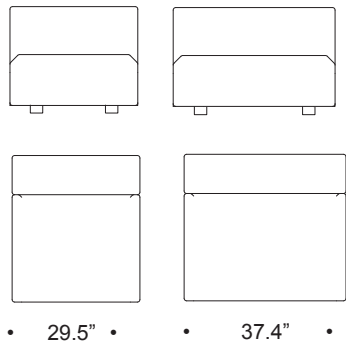

dimensions:

SOFAS

POUF

CORNER UNITS

dimensions cont. :

INTERMEDIATE UNITS

PULL-OUT INTERMEDIATE UNITS

END UNITS