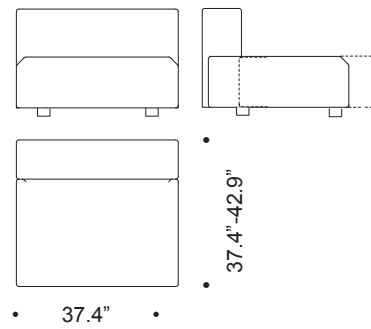

dimensions:

SOFAS

POUF

CORNER UNITS

dimensions cont. :

INTERMEDIATE UNITS

PULL-OUT INTERMEDIATE UNITS

END UNITS

PULL-OUT END UNITS