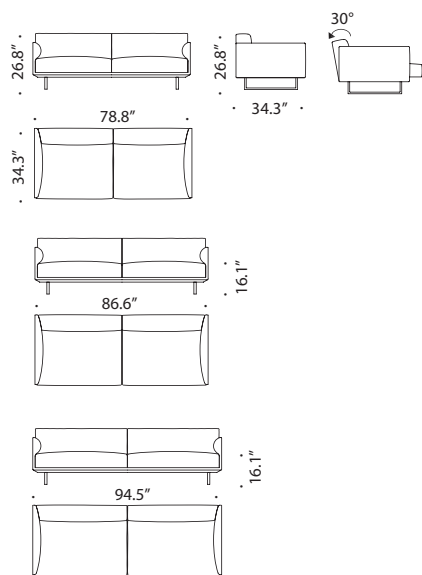

hara victor vasilev

Technological innovation within a thorough and minimal design. A sofa with a mainly domestic seat: a simple, rigorous and essential design, that incorporates a mechanism that allows for highly precise electronic adjustment of both the backrest and the seat, independent of each other.

materials:

varnished metal supporting structure, upholstery in variable density expanded polyurethane, and cover in polyester wadding. Sled base made of aluminium die-casting with polished or painted finish in the following colors: matte white or matte anthracite grey.

dimensions:

VERSION H68

VERSION H80