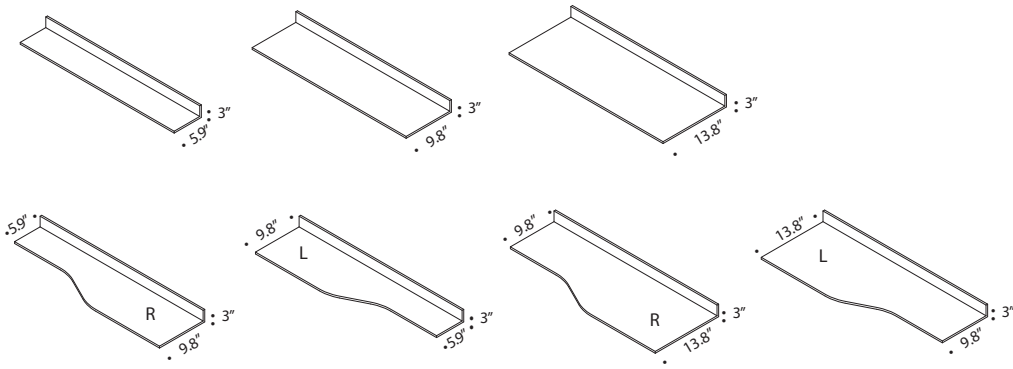

easy wave fattorini + rizzini + partners

Unstructured version of the Wave wall system that allows to develop different compositions, that are more restrained and rarefied, with few elements thus making the system more transverse within the house. Visual and functional features remain unaltered, keeping the design and dynamic nature of the original product.

materials:
9mm white acrylic

dimensions:

Rectangular and profiled shelves L90 cm (Length 35.4")

Rectangular and profiled shelves L180 cm (Length 70.9")

Electrified rectangular and profiled shelf L180 cm - H 11.8 (Length 70.9", Height 4.6")