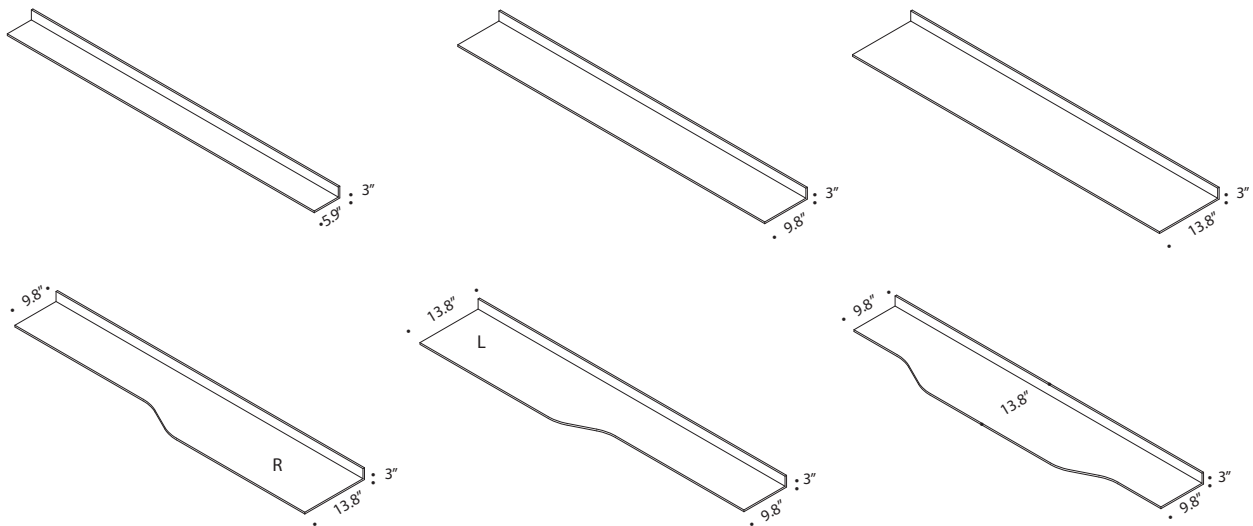

easy wave fattorini + rizzini + partners

Unstructured version of the Wave wall system that allows to develop different compositions, that are more restrained and rarefied, with few elements thus making the system more transverse within the house. Visual and functional features remain unaltered, keeping the design and dynamic nature of the original product.

materials:
9mm white acrylic

dimensions:

Rectangular and profiled shelves L90 cm (Length 35.4")

Rectangular and profiled shelves L180 cm (Length 70.9")

Electrified rectangular and profiled shelf L180 cm - H 11.8 (Length 70.9", Height 4.6")

Concealing cables duct