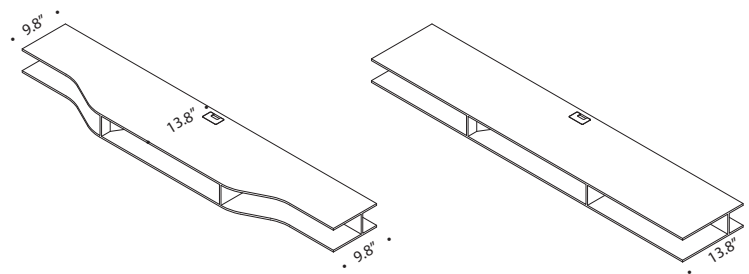

materials:
9mm white acrylic

dimensions:

Rectangular and profiled shelves L90 cm (Length 35.4")

Rectangular and profiled shelves L180 cm (Length 70.9")

Electrified rectangular and profiled shelf L180 cm - H 11.8 (Length 70.9", Height 4.6")