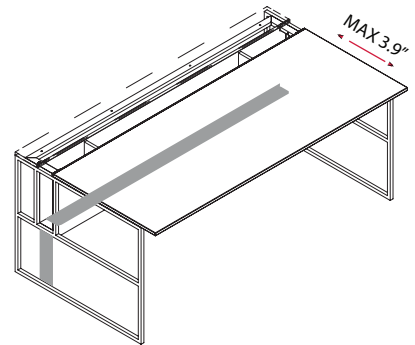

Single desk: L62.9" x D35.4" x H25.9", L62.9" x D35.4" x H29.5", L78.7" x D35.4" x H29.5"

Desk with front seats: L62.9" x D62.9" x H29.5", L62.9" x D70.8" x H29.5"

SINGLE DESK

L62.9" x D35.4" x H25.9"
 L62.9" x D35.4" x H29.5"
 L78.7" x D35.4" x H29.5"

DESKS WITH FRONT SEATS

L62.9" x D62.9" x H29.5"
 L62.9" x D70.8" x H29.5"

SINGLE DESK FRAME

SINGLE DESK SLIDING TOP

DESKS WITH FRONT SEATS FRAME

DESKS WITH FRONT SLIDING TOP

Finish options

TOP