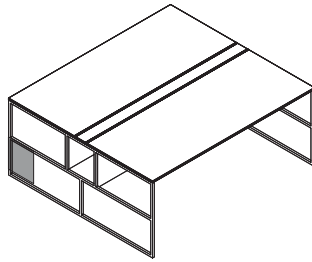

Single desk: L62.9" x D35.4" x H25.9", L62.9" x D35.4" x H29.5", L78.7" x D35.4" x H29.5"

Desk with front seats: L62.9" x D62.9" x H29.5", L62.9" x D70.8" x H29.5"

SINGLE DESK

L62.9" x D35.4" x H25.9"
 L62.9" x D35.4" x H29.5"
 L78.7" x D35.4" x H29.5"

DESKS WITH FRONT SEATS

L62.9" x D62.9" x H29.5"
 L62.9" x D70.8" x H29.5"

SINGLE DESK FRAME

SINGLE DESK SLIDING TOP

DESKS WITH FRONT SEATS FRAME

DESKS WITH FRONT SLIDING TOP

Finish options

TOP