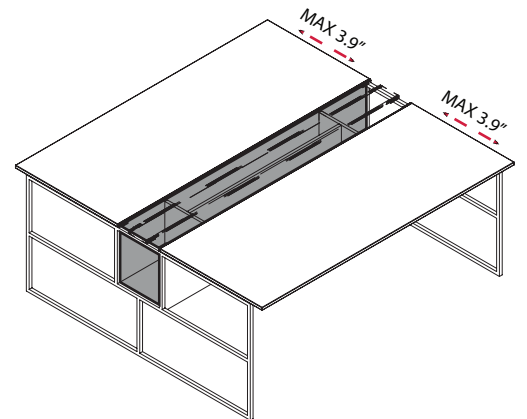

Single desk: L62.9" x D35.4" x H25.9", L62.9" x D35.4" x H29.5", L78.7" x D35.4" x H29.5"

Desk with front seats: L62.9" x D62.9" x H29.5", L62.9" x D70.8" x H29.5"

SINGLE DESK

L62.9" x D35.4" x H25.9"
 L62.9" x D35.4" x H29.5"
 L78.7" x D35.4" x H29.5"

DESKS WITH FRONT SEATS

L62.9" x D62.9" x H29.5"
 L62.9" x D70.8" x H29.5"

SINGLE DESK FRAME

SINGLE DESK SLIDING TOP

DESKS WITH FRONT SEATS FRAME

DESKS WITH FRONT SLIDING TOP

Finish options

TOP