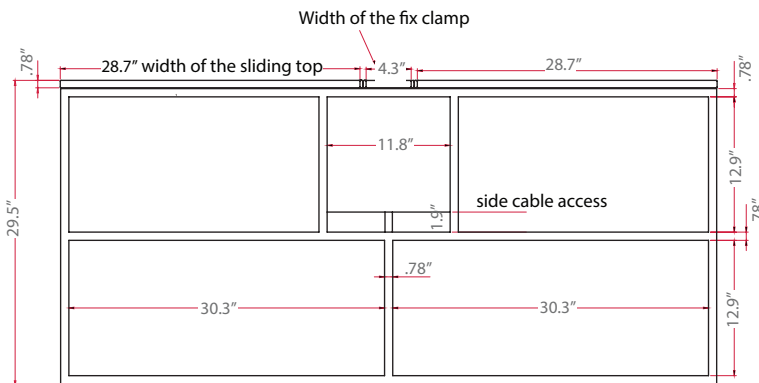

Single desk: L62.9" x D35.4" x H25.9", L62.9" x D35.4" x H29.5", L78.7" x D35.4" x H29.5"

Desk with front seats: L62.9" x D62.9" x H29.5", L62.9" x D70.8" x H29.5"

SINGLE DESK

L62.9" x D35.4" x H25.9"
 L62.9" x D35.4" x H29.5"
 L78.7" x D35.4" x H29.5"

DESKS WITH FRONT SEATS

L62.9" x D62.9" x H29.5"
 L62.9" x D70.8" x H29.5"

SINGLE DESK FRAME

SINGLE DESK SLIDING TOP

DESKS WITH FRONT SEATS FRAME

DESKS WITH FRONT SLIDING TOP

Finish options

TOP