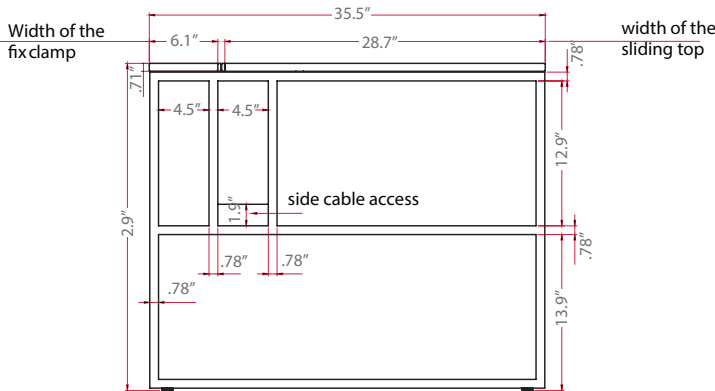

Single desk: L62.9" x D35.4" x H25.9", L62.9" x D35.4" x H29.5", L78.7" x D35.4" x H29.5"

Desk with front seats: L62.9" x D62.9" x H29.5", L62.9" x D70.8" x H29.5"

SINGLE DESK

L62.9" x D35.4" x H25.9"
 L62.9" x D35.4" x H29.5"
 L78.7" x D35.4" x H29.5"

DESKS WITH FRONT SEATS

L62.9" x D62.9" x H29.5"
 L62.9" x D70.8" x H29.5"

SINGLE DESK FRAME

SINGLE DESK SLIDING TOP

DESKS WITH FRONT SEATS FRAME

DESKS WITH FRONT SLIDING TOP

Finish options

TOP