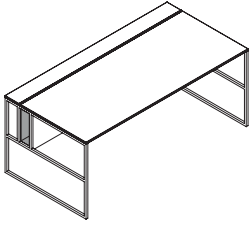

Tops for a white stand in matt or gloss white Namibia marble, matt or gloss white Carrara marble and matt or gloss medium grey Bardiglio marble.

Tops for a black stand in matt black Sahara marble.

dimensions:

Single desk: L62.9" x D35.4" x H25.9", L62.9" x D35.4" x H29.5", L78.7" x D35.4" x H29.5"

Desk with front seats: L62.9" x D62.9" x H29.5", L62.9" x D70.8" x H29.5"

SINGLE DESK

L62.9" x D35.4" x H25.9"
 L62.9" x D35.4" x H29.5"
 L78.7" x D35.4" x H29.5"

DESKS WITH FRONT SEATS

L62.9" x D62.9" x H29.5"
 L62.9" x D70.8" x H29.5"

SINGLE DESK FRAME

SINGLE DESK SLIDING TOP

DESKS WITH FRONT SEATS FRAME

DESKS WITH FRONT SLIDING TOP

Finish options

TOP