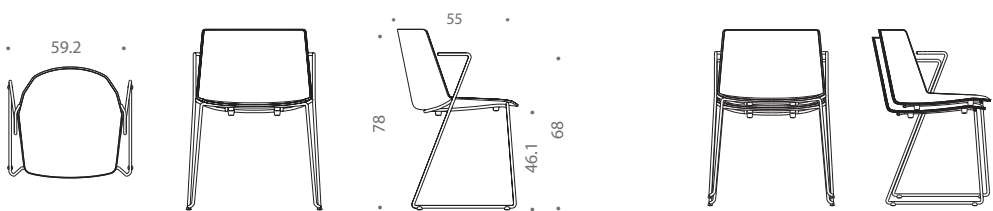

dark grey X091

military green X092

dimensions:

4-legged round-shaped base

22-5/8" x 21-5/8" x 30-3/4" h 18-1/8" sh

sled base

23-3/8" x 21-5/8" x 30-3/4" h 18-1/8" sh

sled base with armrests

23-3/8" x 21-5/8" x 30-3/4" h 18-1/8" sh

sled base with table

24-3/8" x 24-3/8" x 30-3/4" h 18-1/8" sh

4-legged tapered base

22-7/8" x 21-5/8" x 30-3/4" h 18-1/8" sh

4-legged oak base

19-3/4" x 21-5/8" x 30-3/4" h 18-1/8" sh