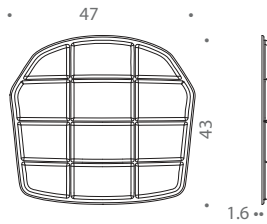

TROLLEY (max 15 pcs)

PADDED PAD