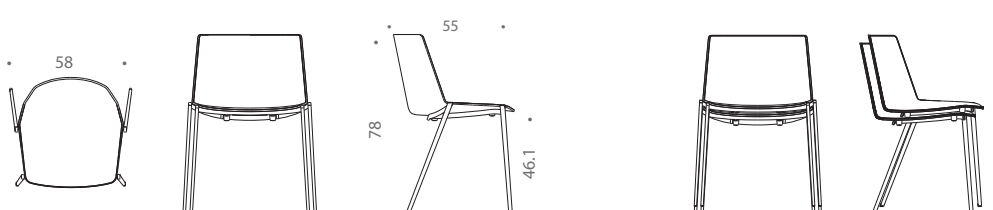

dark grey X091

military green X092

dimensions:

4-legged round-shaped base

22-5/8" x 21-5/8" x 30-3/4" h 18-1/8" sh

sled base

23-3/8" x 21-5/8" x 30-3/4" h 18-1/8" sh

sled base with armrests

23-3/8" x 21-5/8" x 30-3/4" h 18-1/8" sh

sled base with table

24-3/8" x 24-3/8" x 30-3/4" h 18-1/8" sh

4-legged tapered base

22-7/8" x 21-5/8" x 30-3/4" h 18-1/8" sh

4-legged oak base

19-3/4" x 21-5/8" x 30-3/4" h 18-1/8" sh