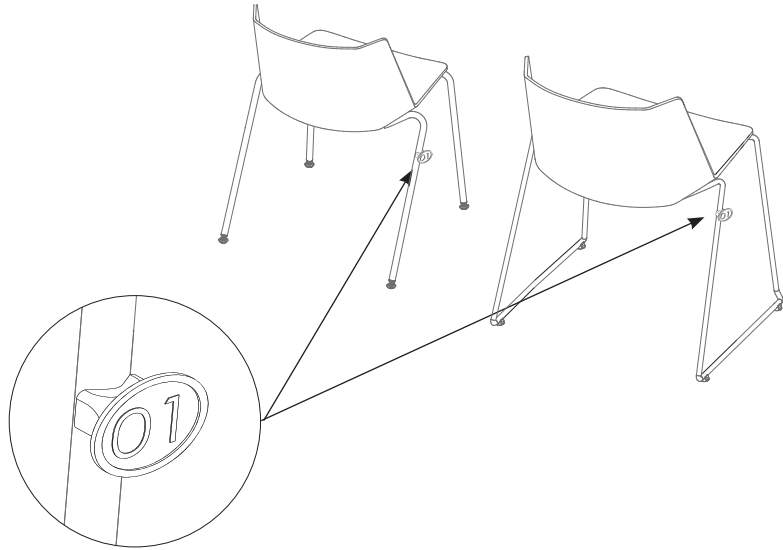

MARKER
for 4-legged round-shaped base and sled base