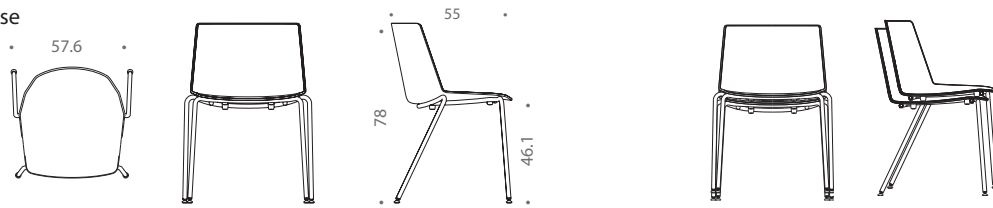

Bases are supplied in the same colour of the shell’s external finish, available in: 4-legged round-shaped base, sled base, sled base with armrests, sled base with armrests and table, 4-legged tapered base and 4-legged base in solid oak (natural, bleached or brown finish). Versions with 4-legged round-shaped base, sled bases and 4-legged tapered base are stackable

WHITE EXTERNAL FINISH

INSIDE FINISH

sugar paper blue X087

olive green X088

light grey X089

dove grey X090

BLACK EXTERNAL FINISH

INSIDE FINISH

dark grey X091

military green X092

dimensions:

4-legged round-shaped base

22-5/8" x 21-5/8" x 30-3/4" h 18-1/8" sh

sled base

23-3/8" x 21-5/8" x 30-3/4" h 18-1/8" sh

sled base with armrests

23-3/8" x 21-5/8" x 30-3/4" h 18-1/8" sh

sled base with table

24-3/8" x 24-3/8" x 30-3/4" h 18-1/8" sh

4-legged tapered base

22-7/8" x 21-5/8" x 30-3/4" h 18-1/8" sh

4-legged oak base

19-3/4" x 21-5/8" x 30-3/4" h 18-1/8" sh