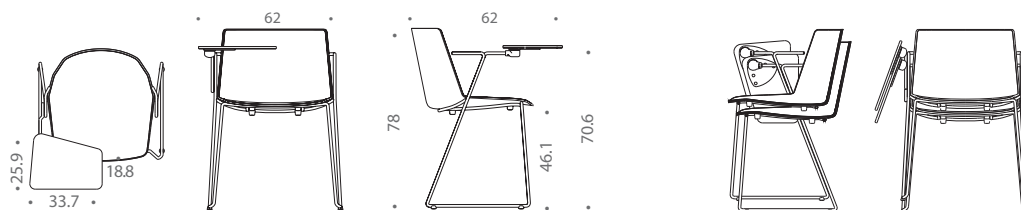

dark grey X091

military green X092

dimensions:

4-legged round-shaped base

22-5/8" x 21-5/8" x 30-3/4" h 18-1/8" sh

sled base

23-3/8" x 21-5/8" x 30-3/4" h 18-1/8" sh

sled base with armrests

23-3/8" x 21-5/8" x 30-3/4" h 18-1/8" sh

sled base with table

24-3/8" x 24-3/8" x 30-3/4" h 18-1/8" sh

4-legged tapered base

22-7/8" x 21-5/8" x 30-3/4" h 18-1/8" sh

4-legged oak base

19-3/4" x 21-5/8" x 30-3/4" h 18-1/8" sh