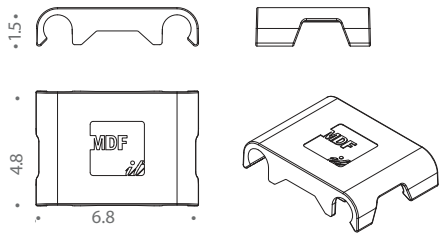

dark grey X091

military green X092

dimensions:

4-legged round-shaped base

22-5/8" x 21-5/8" x 30-3/4" h 18-1/8" sh

sled base

23-3/8" x 21-5/8" x 30-3/4" h 18-1/8" sh

sled base with armrests

23-3/8" x 21-5/8" x 30-3/4" h 18-1/8" sh

sled base with table

24-3/8" x 24-3/8" x 30-3/4" h 18-1/8" sh

4-legged tapered base

22-7/8" x 21-5/8" x 30-3/4" h 18-1/8" sh

4-legged oak base

19-3/4" x 21-5/8" x 30-3/4" h 18-1/8" sh

TROLLEY (max 15 pcs)

PADDED PAD

MARKER
for 4-legged round-shaped base and sled base

HOOK FOR SLED BASE

HOOK FOR 4-LEGGED BASE