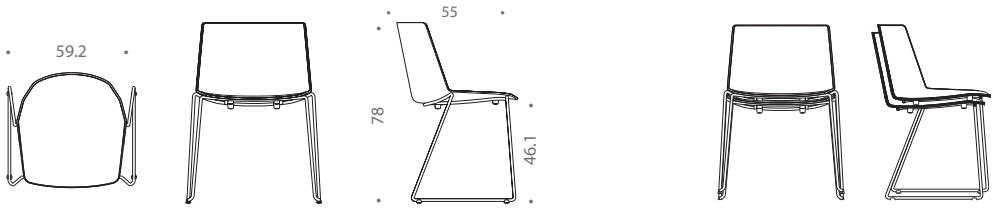

dark grey X091

military green X092

dimensions:

4-legged round-shaped base

22-5/8" x 21-5/8" x 30-3/4" h 18-1/8" sh

sled base

23-3/8" x 21-5/8" x 30-3/4" h 18-1/8" sh

sled base with armrests

23-3/8" x 21-5/8" x 30-3/4" h 18-1/8" sh

sled base with table

24-3/8" x 24-3/8" x 30-3/4" h 18-1/8" sh

4-legged tapered base

22-7/8" x 21-5/8" x 30-3/4" h 18-1/8" sh

4-legged oak base

19-3/4" x 21-5/8" x 30-3/4" h 18-1/8" sh