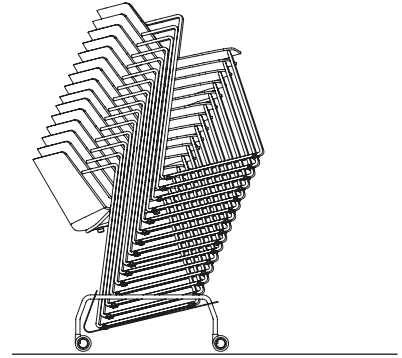

TROLLEY (max 15 pcs)