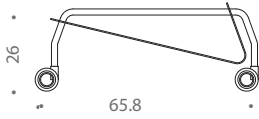

TROLLEY (max 15 pcs)