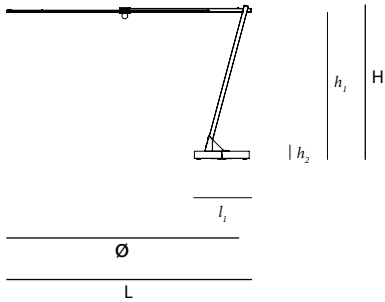

High-tech polyester fabric colour options:

dimensions:

| Dimensions (ft inch)          | Ø      | L      | H     | $h_1$ |
|-------------------------------|--------|--------|-------|-------|
| Round parasol for Kosmos      | 10' 8" | 11' 1" | 6' 6" | 6' 2" |
| Round parasol high for Kosmos | 10' 8" | 11' 1" | 7' 0" | 6' 8" |

| Dimensions (ft inch)                    | Ø      | L      | H     | $l_1$ | $h_1$ |
|---|--------|--------|-------|-------|-------|
| Round parasol with floor fastening      | 10' 8" | 11' 1" | 6' 6" | 1' 1" | 6' 2" |
| Round parasol high with floor fastening | 10' 8" | 11' 1" | 7' 0" | 1' 1" | 6' 8" |

| Dimensions (ft inch)                | Ø      | L      | H     | $h_1$ | $h_2$ | $l_1$ |
|-------------------------------------|--------|--------|-------|-------|-------|-------|
| Round parasol on concrete base      | 10' 8" | 11' 1" | 7' 0" | 6' 7" | 0' 4" | 2' 5" |
| Round parasol high on concrete base | 10' 8" | 11' 1" | 7' 5" | 7' 1" | 0' 4" | 2' 5" |

| Dimensions (ft inch)                      | Ø      | L      | H     | $h_1$  | $h_2$ | $l_1$ |
|---|--------|--------|-------|--------|-------|-------|
| Round parasol on concrete wheel base      | 10' 8" | 11' 1" | 7' 3" | 6' 11" | 0' 7" | 2' 8" |
| Round parasol high on concrete wheel base | 10' 8" | 11' 1" | 7' 9" | 7' 4"  | 0' 7" | 2' 8" |