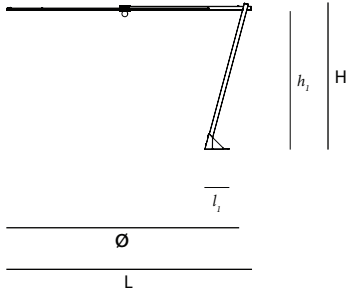

High-tech polyester fabric colour options:

dimensions:

| Dimensions (ft inch)          | Ø      | L      | H     | $h_1$ |
|-------------------------------|--------|--------|-------|-------|
| Round parasol for Kosmos      | 10' 8" | 11' 1" | 6' 6" | 6' 2" |
| Round parasol high for Kosmos | 10' 8" | 11' 1" | 7' 0" | 6' 8" |

| Dimensions (ft inch)                    | Ø      | L      | H     | $l_1$ | $h_1$ |
|---|--------|--------|-------|-------|-------|
| Round parasol with floor fastening      | 10' 8" | 11' 1" | 6' 6" | 1' 1" | 6' 2" |
| Round parasol high with floor fastening | 10' 8" | 11' 1" | 7' 0" | 1' 1" | 6' 8" |

| Dimensions (ft inch)                | Ø      | L      | H     | $h_1$ | $h_2$ | $l_1$ |
|-------------------------------------|--------|--------|-------|-------|-------|-------|
| Round parasol on concrete base      | 10' 8" | 11' 1" | 7' 0" | 6' 7" | 0' 4" | 2' 5" |
| Round parasol high on concrete base | 10' 8" | 11' 1" | 7' 5" | 7' 1" | 0' 4" | 2' 5" |

| Dimensions (ft inch)                      | Ø      | L      | H     | $h_1$  | $h_2$ | $l_1$ |
|---|--------|--------|-------|--------|-------|-------|
| Round parasol on concrete wheel base      | 10' 8" | 11' 1" | 7' 3" | 6' 11" | 0' 7" | 2' 8" |
| Round parasol high on concrete wheel base | 10' 8" | 11' 1" | 7' 9" | 7' 4"  | 0' 7" | 2' 8" |