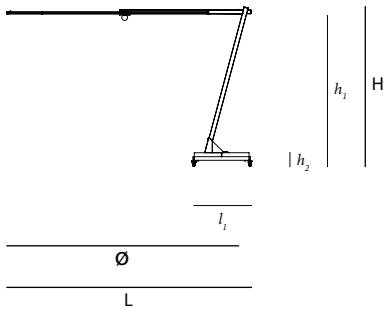

High-tech polyester fabric colour options:

dimensions:

| Dimensions (ft inch)          | Ø      | L      | H     | $h_1$ |
|-------------------------------|--------|--------|-------|-------|
| Round parasol for Kosmos      | 10' 8" | 11' 1" | 6' 6" | 6' 2" |
| Round parasol high for Kosmos | 10' 8" | 11' 1" | 7' 0" | 6' 8" |

| Dimensions (ft inch)                    | Ø      | L      | H     | $l_1$ | $h_1$ |
|---|--------|--------|-------|-------|-------|
| Round parasol with floor fastening      | 10' 8" | 11' 1" | 6' 6" | 1' 1" | 6' 2" |
| Round parasol high with floor fastening | 10' 8" | 11' 1" | 7' 0" | 1' 1" | 6' 8" |

| Dimensions (ft inch)                      | Ø      | L      | H     | $h_1$  | $h_2$ | $l_1$ |
|---|--------|--------|-------|--------|-------|-------|
| Round parasol on concrete wheel base      | 10' 8" | 11' 1" | 7' 3" | 6' 11" | 0' 7" | 2' 8" |
| Round parasol high on concrete wheel base | 10' 8" | 11' 1" | 7' 9" | 7' 4"  | 0' 7" | 2' 8" |