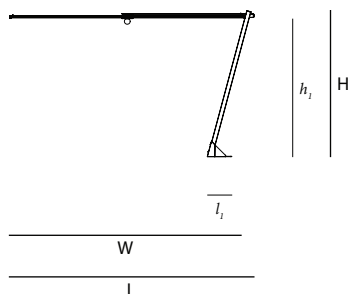

High-tech polyester fabric colour options:

dimensions:

| Dimensions (ft inch)          | Ø      | L      | H     | $h_1$ |
|-------------------------------|--------|--------|-------|-------|
| Round parasol for Kosmos      | 10' 8" | 11' 1" | 6' 6" | 6' 2" |
| Round parasol high for Kosmos | 10' 8" | 11' 1" | 7' 0" | 6' 8" |

| Dimensions (ft inch)                    | Ø      | L      | H     | $l_1$ | $h_1$ |
|---|--------|--------|-------|-------|-------|
| Round parasol with floor fastening      | 10' 8" | 11' 1" | 6' 6" | 1' 1" | 6' 2" |
| Round parasol high with floor fastening | 10' 8" | 11' 1" | 7' 0" | 1' 1" | 6' 8" |

| Dimensions (ft inch)                | Ø      | L      | H     | $h_1$ | $h_2$ | $l_1$ |
|-------------------------------------|--------|--------|-------|-------|-------|-------|
| Round parasol on concrete base      | 10' 8" | 11' 1" | 7' 0" | 6' 7" | 0' 4" | 2' 5" |
| Round parasol high on concrete base | 10' 8" | 11' 1" | 7' 5" | 7' 1" | 0' 4" | 2' 5" |

| Dimensions (ft inch)                      | Ø      | L      | H     | $h_1$  | $h_2$ | $l_1$ |
|---|--------|--------|-------|--------|-------|-------|
| Round parasol on concrete wheel base      | 10' 8" | 11' 1" | 7' 3" | 6' 11" | 0' 7" | 2' 8" |
| Round parasol high on concrete wheel base | 10' 8" | 11' 1" | 7' 9" | 7' 4"  | 0' 7" | 2' 8" |