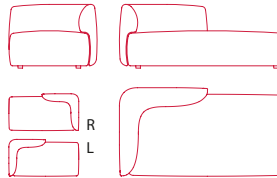

COSY LOW TABLE 1 and COSY LOW TABLE 2 are coffee table sets designed in large sizes; small architectural solutions with strictly rigorous lines. They also offer low parts for storage. Piece of accessory that contrasts with the soft volumes of the padded items to underscore their functional features for MDF Italia's living-room.

orange skin

223 west erie street,
chicago, il., 60654
t: 312 335 1033 f: 312 335 1025
info@orangeskin.com
www.orangeskin.com

Dimension:

2S SOFA

W74.8" D37.4"
low back H27.5" / high back H31.5"
seat H15.8" D33.5"

PADDED MODULAR ELEMENT S

W66.9" D95 H27.5"
seat H15.8" D33.5"

3S SOFA

W90.5" D37.4"
low back H27.5" / high back H31.5"
seat H15.8" D33.5"

PADDED MODULAR ELEMENT M

W70.9" D37.4"
low back H27.5" / high back H31.5"
seat H15.8" D33.5"

W70.9" D53.2"
low back H27.5" / high back H31.5"
seat H15.8" D49.2"

DEEP SOFA

W74.8" D53.2" H27.5"
seat H15.8" D49.2"

PADDED MODULAR ELEMENT L

W70.9" D37.4"
W86.6" D37.4"
low back H27.5" / high back H31.5"
seat H15.8" D33.5"