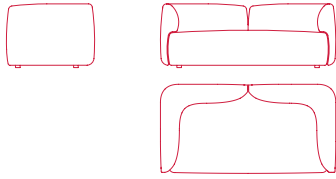

Dimension:

2S SOFA