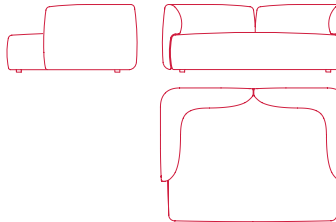

COSY LOW TABLE 1 and COSY LOW TABLE 2 are coffee table sets designed in large sizes; small architectural solutions with strictly rigorous lines. They also offer low parts for storage. Piece of accessory that contrasts with the soft volumes of the padded items to underscore their functional features for MDF Italia's living-room.

orange skin

223 west erie street,
chicago, il., 60654
t: 312 335 1033 f: 312 335 1025
info@orangeskin.com
www.orangeskin.com

Dimension:

2S SOFA

W74.8" D37.4"
low back H27.5" / high back H31.5"
seat H15.8" D33.5"

PADDED MODULAR ELEMENT S

W66.9" D95 H27.5"
seat H15.8" D33.5"

3S SOFA

W90.5" D37.4"
low back H27.5" / high back H31.5"
seat H15.8" D33.5"

PADDED MODULAR ELEMENT M

W70.9" D37.4"
low back H27.5" / high back H31.5"
seat H15.8" D33.5"

W70.9" D53.2"
low back H27.5" / high back H31.5"
seat H15.8" D49.2"

DEEP SOFA

W74.8" D53.2" H27.5"
seat H15.8" D49.2"

PADDED MODULAR ELEMENT L

W70.9" D37.4"
W86.6" D37.4"
low back H27.5" / high back H31.5"
seat H15.8" D33.5"