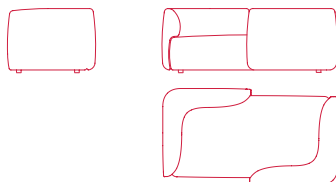

W70.9" D53.2"
low back H27.5" / high back H31.5"
seat H15.8" D49.2"

DEEP SOFA

W74.8" D53.2" H27.5"
seat H15.8" D49.2"

PADDED MODULAR ELEMENT L

W70.9" D37.4"
W86.6" D37.4"
low back H27.5" / high back H31.5"
seat H15.8" D33.5"

W70.9" D53.2"
low back H27.5" / high back H31.5"
seat H14.8" D49.2"

PAOLINA SOFA

W90.5" D37.4"
low back H27.5" / high back H31.5"
seat H15.8" D33.5"

PADDED MODULAR ELEMENT XL

W70.9" D37.4" H27.5"
W86.6" D37.4" H27.5"
seat H15.8" D33.5"

W70.9" D53.2" H27.5"
seat H15.8" D49.2"

VISAVÌ SOFA

W74.8" D37.4" H27.5"
W90.5" D37.4" low back H27.5" / high back H31.5"
seat H15.8" D33.5"

COSY LOW TABLE 1

W25.8" D15.8" H16.9"

COSY LOW TABLE 2

W27.8" D21.7" H17"