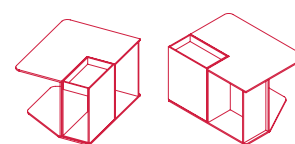

W70.9" D53.2" H27.5"
seat H15.8" D49.2"

VISAVÌ SOFA

W74.8" D37.4" H27.5"
W90.5" D37.4" low back H27.5" / high back H31.5"
seat H15.8" D33.5"

COSY LOW TABLE 1

W25.8" D15.8" H16.9"

COSY LOW TABLE 2

W27.8" D21.7" H17"