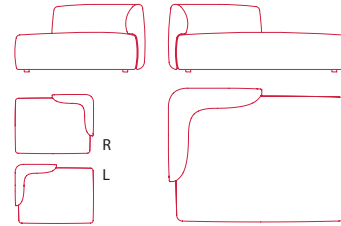

COSY LOW TABLE 1 and COSY LOW TABLE 2 are coffee table sets designed in large sizes; small architectural solutions with strictly rigorous lines. They also offer low parts for storage. Piece of accessory that contrasts with the soft volumes of the padded items to underscore their functional features for MDF Italia's living-room.

orange skin

223 west erie street,
chicago, il., 60654
t: 312 335 1033 f: 312 335 1025
info@orangeskin.com
www.orangeskin.com

Dimension:

2S SOFA

W74.8" D37.4"
low back H27.5" / high back H31.5"
seat H15.8" D33.5"

PADDED MODULAR ELEMENT S

W66.9" D95 H27.5"
seat H15.8" D33.5"

3S SOFA

W90.5" D37.4"
low back H27.5" / high back H31.5"
seat H15.8" D33.5"

PADDED MODULAR ELEMENT M

W70.9" D37.4"
low back H27.5" / high back H31.5"
seat H15.8" D33.5"

W70.9" D53.2"
low back H27.5" / high back H31.5"
seat H15.8" D49.2"

DEEP SOFA

W74.8" D53.2" H27.5"
seat H15.8" D49.2"

PADDED MODULAR ELEMENT L

W70.9" D37.4"
W86.6" D37.4"
low back H27.5" / high back H31.5"
seat H15.8" D33.5"