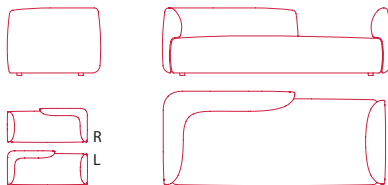

W70.9" D53.2"
low back H27.5" / high back H31.5"
seat H15.8" D49.2"

DEEP SOFA

W74.8" D53.2" H27.5"
seat H15.8" D49.2"

PADDED MODULAR ELEMENT L

W70.9" D37.4"
W86.6" D37.4"
low back H27.5" / high back H31.5"
seat H15.8" D33.5"

W70.9" D53.2"
low back H27.5" / high back H31.5"
seat H14.8" D49.2"

PAOLINA SOFA

W90.5" D37.4"
low back H27.5" / high back H31.5"
seat H15.8" D33.5"

PADDED MODULAR ELEMENT XL

W70.9" D37.4" H27.5"
W86.6" D37.4" H27.5"
seat H15.8" D33.5"

W70.9" D53.2" H27.5"
seat H15.8" D49.2"

VISAVÌ SOFA

W74.8" D37.4" H27.5"
W90.5" D37.4" low back H27.5" / high back H31.5"
seat H15.8" D33.5"

COSY LOW TABLE 1

W25.8" D15.8" H16.9"

COSY LOW TABLE 2

W27.8" D21.7" H17"