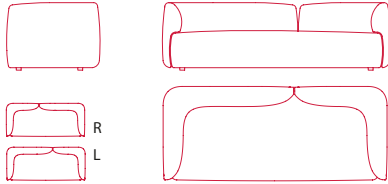

COSY LOW TABLE 1 and COSY LOW TABLE 2 are coffee table sets designed in large sizes; small architectural solutions with strictly rigorous lines. They also offer low parts for storage. Piece of accessory that contrasts with the soft volumes of the padded items to underscore their functional features for MDF Italia's living-room.

orange skin

223 west erie street,
chicago, il., 60654
t: 312 335 1033 f: 312 335 1025
info@orangeskin.com
www.orangeskin.com

Dimension:

2S SOFA

W74.8" D37.4"
low back H27.5" / high back H31.5"
seat H15.8" D33.5"

PADDED MODULAR ELEMENT S

W66.9" D95 H27.5"
seat H15.8" D33.5"

3S SOFA

W90.5" D37.4"
low back H27.5" / high back H31.5"
seat H15.8" D33.5"

PADDED MODULAR ELEMENT M

W70.9" D37.4"
low back H27.5" / high back H31.5"
seat H15.8" D33.5"

W70.9" D53.2"
low back H27.5" / high back H31.5"
seat H15.8" D49.2"

DEEP SOFA

W74.8" D53.2" H27.5"
seat H15.8" D49.2"

PADDED MODULAR ELEMENT L

W70.9" D37.4"
W86.6" D37.4"
low back H27.5" / high back H31.5"
seat H15.8" D33.5"