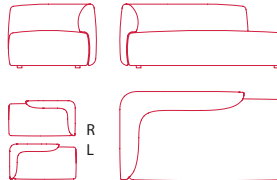

COSY LOW TABLE 1 and COSY LOW TABLE 2 are coffee table sets designed in large sizes; small architectural solutions with strictly rigorous lines. They also offer low parts for storage. Piece of accessory that contrasts with the soft volumes of the padded items to underscore their functional features for MDF Italia's living-room.

orange skin

223 west erie street,
chicago, il., 60654
t: 312 335 1033 f: 312 335 1025
info@orangeskin.com
www.orangeskin.com

Dimension:

2S SOFA

W74.8" D37.4"
low back H27.5" / high back H31.5"
seat H15.8" D33.5"

PADDED MODULAR ELEMENT S

W66.9" D95 H27.5"
seat H15.8" D33.5"

3S SOFA

W90.5" D37.4"
low back H27.5" / high back H31.5"
seat H15.8" D33.5"

PADDED MODULAR ELEMENT M

W70.9" D37.4"
low back H27.5" / high back H31.5"
seat H15.8" D33.5"

W70.9" D53.2"
low back H27.5" / high back H31.5"
seat H15.8" D49.2"

DEEP SOFA

W74.8" D53.2" H27.5"
seat H15.8" D49.2"

PADDED MODULAR ELEMENT L

W70.9" D37.4"
W86.6" D37.4"
low back H27.5" / high back H31.5"
seat H15.8" D33.5"