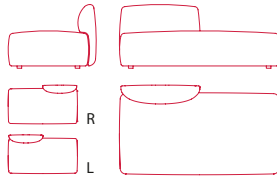

COSY LOW TABLE 1 and COSY LOW TABLE 2 are coffee table sets designed in large sizes; small architectural solutions with strictly rigorous lines. They also offer low parts for storage. Piece of accessory that contrasts with the soft volumes of the padded items to underscore their functional features for MDF Italia's living-room.

orange skin

223 west erie street,
chicago, il., 60654
t: 312 335 1033 f: 312 335 1025
info@orangeskin.com
www.orangeskin.com

Dimension:

2S SOFA

W74.8" D37.4"
low back H27.5" / high back H31.5"
seat H15.8" D33.5"

PADDED MODULAR ELEMENT S

W66.9" D95 H27.5"
seat H15.8" D33.5"

3S SOFA

W90.5" D37.4"
low back H27.5" / high back H31.5"
seat H15.8" D33.5"

PADDED MODULAR ELEMENT M

W70.9" D37.4"
low back H27.5" / high back H31.5"
seat H15.8" D33.5"

W70.9" D53.2"
low back H27.5" / high back H31.5"
seat H15.8" D49.2"

DEEP SOFA

W74.8" D53.2" H27.5"
seat H15.8" D49.2"

PADDED MODULAR ELEMENT L

W70.9" D37.4"
W86.6" D37.4"
low back H27.5" / high back H31.5"
seat H15.8" D33.5"