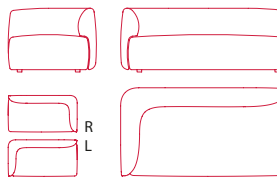

PADDED MODULAR ELEMENT S

W66.9" D95 H27.5"
seat H15.8" D33.5"

3S SOFA

W90.5" D37.4"
low back H27.5" / high back H31.5"
seat H15.8" D33.5"

PADDED MODULAR ELEMENT M

W70.9" D37.4"
low back H27.5" / high back H31.5"
seat H15.8" D33.5"

W70.9" D53.2"
low back H27.5" / high back H31.5"
seat H15.8" D49.2"

DEEP SOFA

W74.8" D53.2" H27.5"
seat H15.8" D49.2"

PADDED MODULAR ELEMENT L

W70.9" D37.4"
W86.6" D37.4"
low back H27.5" / high back H31.5"
seat H15.8" D33.5"

W70.9" D53.2"
low back H27.5" / high back H31.5"
seat H14.8" D49.2"

PAOLINA SOFA

W90.5" D37.4"
low back H27.5" / high back H31.5"
seat H15.8" D33.5"

PADDED MODULAR ELEMENT XL

W70.9" D37.4" H27.5"
W86.6" D37.4" H27.5"
seat H15.8" D33.5"

W70.9" D53.2" H27.5"
seat H15.8" D49.2"

VISAVÌ SOFA

W74.8" D37.4" H27.5"
W90.5" D37.4" low back H27.5" / high back H31.5"
seat H15.8" D33.5"

COSY LOW TABLE 1

W25.8" D15.8" H16.9"

COSY LOW TABLE 2

W27.8" D21.7" H17"