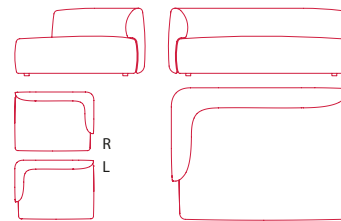

W70.9" D53.2"
low back H27.5" / high back H31.5"
seat H15.8" D49.2"

DEEP SOFA

W74.8" D53.2" H27.5"
seat H15.8" D49.2"

PADDED MODULAR ELEMENT L

W70.9" D37.4"
W86.6" D37.4"
low back H27.5" / high back H31.5"
seat H15.8" D33.5"

W70.9" D53.2"
low back H27.5" / high back H31.5"
seat H14.8" D49.2"

PAOLINA SOFA

W90.5" D37.4"
low back H27.5" / high back H31.5"
seat H15.8" D33.5"

PADDED MODULAR ELEMENT XL

W70.9" D37.4" H27.5"
W86.6" D37.4" H27.5"
seat H15.8" D33.5"

W70.9" D53.2" H27.5"
seat H15.8" D49.2"

VISAVÌ SOFA

W74.8" D37.4" H27.5"
W90.5" D37.4" low back H27.5" / high back H31.5"
seat H15.8" D33.5"

COSY LOW TABLE 1

W25.8" D15.8" H16.9"

COSY LOW TABLE 2

W27.8" D21.7" H17"