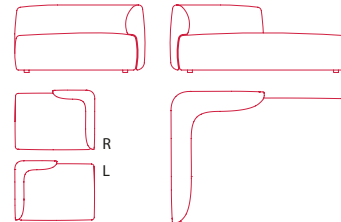

PADDED MODULAR ELEMENT S

W66.9" D95 H27.5"
seat H15.8" D33.5"

3S SOFA

W90.5" D37.4"
low back H27.5" / high back H31.5"
seat H15.8" D33.5"

PADDED MODULAR ELEMENT M

W70.9" D37.4"
low back H27.5" / high back H31.5"
seat H15.8" D33.5"

W70.9" D53.2"
low back H27.5" / high back H31.5"
seat H15.8" D49.2"

DEEP SOFA

W74.8" D53.2" H27.5"
seat H15.8" D49.2"

PADDED MODULAR ELEMENT L

W70.9" D37.4"
W86.6" D37.4"
low back H27.5" / high back H31.5"
seat H15.8" D33.5"

W70.9" D53.2"
low back H27.5" / high back H31.5"
seat H14.8" D49.2"

PAOLINA SOFA

W90.5" D37.4"
low back H27.5" / high back H31.5"
seat H15.8" D33.5"

PADDED MODULAR ELEMENT XL

W70.9" D37.4" H27.5"
W86.6" D37.4" H27.5"
seat H15.8" D33.5"

W70.9" D53.2" H27.5"
seat H15.8" D49.2"

VISAVÌ SOFA

W74.8" D37.4" H27.5"
W90.5" D37.4" low back H27.5" / high back H31.5"
seat H15.8" D33.5"

COSY LOW TABLE 1

W25.8" D15.8" H16.9"

COSY LOW TABLE 2

W27.8" D21.7" H17"