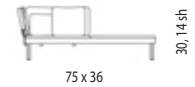

Sofa Modular 2