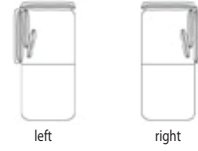

Sofa Modular 2