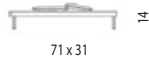

materials:

Powder coated aluminum in white sand or black, plastic fabric and porcelain plate.
Polyurethane foam rubber covered with water repellent fabric.

dimensions:

Cama Tropez bed

Chaiselongue Tropez

Sofa Tropez