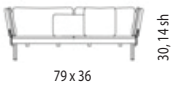

materials:

Powder coated aluminum in white sand or black, plastic fabric and porcelain plate.
Polyurethane foam rubber covered with water repellent fabric.

dimensions:

Cama Tropez bed

Chaiselongue Tropez

Sofa Tropez