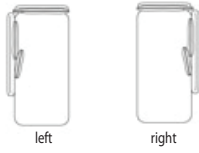

materials:

Powder coated aluminum in white sand or black, plastic fabric and porcelain plate.
Polyurethane foam rubber covered with water repellent fabric.

dimensions:

Cama Tropez bed

Chaiselongue Tropez

Sofa Tropez