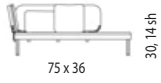

materials:

Powder coated aluminum in white sand or black, plastic fabric and porcelain plate.
Polyurethane foam rubber covered with water repellent fabric.

dimensions:

Cama Tropez bed

Chaiselongue Tropez

Sofa Tropez