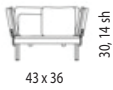

Sillon Tropez