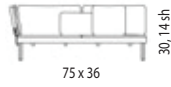

Sofa Modular 1