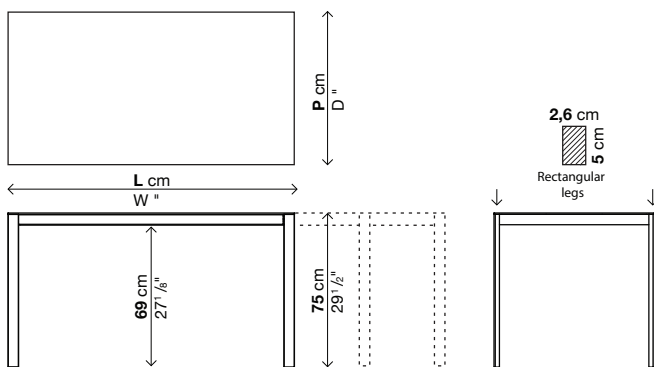

dimensions:

orange skin

223 west erie street,
chicago, il., 60654
t: 312 335 1033 f: 312 335 1025
info@orangeskin.com
www.orangeskin.com

Depth 80 cm Depth 31 4/8"	Depth 90 cm Depth 35 3/8"	Depth 100 cm Depth 39 3/8"	Depth 120 cm Depth 47 2/8"
80 cm 31 4/8" → Aluminium	90 cm 150 cm 59" → Aluminium → Glass	100 cm 200 cm 78 3/4" → Aluminium → Wood	120 cm 240 cm 94 4/8" Aluminium Wood
123 cm 48 3/8" → Aluminium → Glass → Wood	150/190/230 cm 59/74 7/8/90 1/2" → Aluminium → Glass	200/240/280 cm 78 3/4/94 1/2/110 2/8" → Aluminium → Wood	260 cm 102 3/8" Aluminium Wood
123/163/203 cm 48 3/8/64 1/8/79" → Aluminium → Glass → Wood	170 cm 66 7/8" → Aluminium → Glass → Wood	220 cm 86 5/8" → Aluminium → Wood	280 cm 110 2/8" Aluminium Wood
150 cm 59" → Aluminium → Glass → Wood	170/210/250 cm 66 7/8/82 3/4/98 3/8" → Aluminium → Glass → Wood	240 cm 94 4/8" → Aluminium → Wood	295 cm 116 1/8" Aluminium Wood
150/190/230 cm 59/74 7/8/90 1/2" → Aluminium → Glass → Wood		260 cm 102 3/8" → Aluminium → Wood	
		280 cm 110 2/8" → Aluminium → Wood	
		295 cm 116 1/8" → Aluminium → Wood	

223 west erie street,
chicago, il., 60654
t: 312 335 1033 f: 312 335 1025
info@orangeskin.com
www.orangeskin.com

Depth 80 cm Depth 31 4/8"	Depth 90 cm Depth 35 3/8"	Depth 100 cm Depth 39 3/8"	Depth 120 cm Depth 47 2/8"
80 → Aluminium 80 cm 31 4/8"	90 → Aluminium 150 cm 59"	100 → Aluminium 200 cm 78 3/4"	120 → Aluminium 240 cm 94 4/8"
→ Aluminium 123 cm 48 3/8"	→ Aluminium 150/190/230 cm 59/74 7/8/90 1/2"	→ Aluminium 200/240/280 cm 78 3/4/94 1/2/110 2/8"	→ Aluminium 260 cm 102 3/8"
→ Aluminium 123/163/203 cm 48 3/8/64 1/8/79"	→ Aluminium 170 cm 66 7/8"	→ Aluminium 220 cm 86 5/8"	→ Aluminium 280 cm 110 2/8"
→ Aluminium 150 cm 59"	→ Aluminium 170/210/250 cm 66 7/8/82 3/4/98 3/8"	→ Aluminium 240 cm 94 4/8"	→ Aluminium 295 cm 116 1/8"
→ Aluminium 150/190/230 cm 59/74 7/8/90 1/2"		→ Aluminium 260 cm 102 3/8"	
		→ Aluminium 280 cm 110 2/8"	
		→ Aluminium 295 cm 116 1/8"	