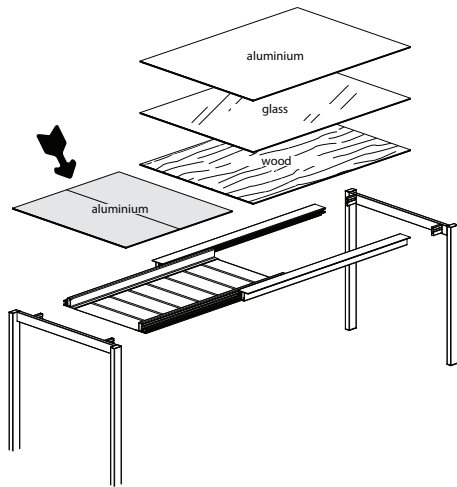

Depth 80 cm Depth 31 4/8"	Depth 90 cm Depth 35 3/8"	Depth 100 cm Depth 39 3/8"	Depth 120 cm Depth 47 2/8"
80 cm 31 4/8" → Aluminium	90 cm 150 cm 59" → Aluminium → Glass	100 cm 200 cm 78 3/4" → Aluminium → Wood	120 cm 240 cm 94 4/8" Aluminium Wood
123 cm 48 3/8" → Aluminium → Glass → Wood	150/190/230 cm 59/74 7/8/90 1/2" → Aluminium → Glass	200/240/280 cm 78 3/4/94 1/2/110 2/8" → Aluminium → Wood	260 cm 102 3/8" Aluminium Wood
123/163/203 cm 48 3/8/64 1/8/79" → Aluminium → Glass → Wood	170 cm 66 7/8" → Aluminium → Glass → Wood	220 cm 86 5/8" → Aluminium → Wood	280 cm 110 2/8" Aluminium Wood
150 cm 59" → Aluminium → Glass → Wood	170/210/250 cm 66 7/8/82 3/4/98 3/8" → Aluminium → Glass → Wood	240 cm 94 4/8" → Aluminium → Wood	295 cm 116 1/8" Aluminium Wood
150/190/230 cm 59/74 7/8/90 1/2" → Aluminium → Glass → Wood		260 cm 102 3/8" → Aluminium → Wood	
		280 cm 110 2/8" → Aluminium → Wood	
		295 cm 116 1/8" → Aluminium → Wood	

finishes:

For Thin-K tables in an extendable version, the extensions are always in epoxy-powder lacquered aluminium (also for versions with a glass or wood top).

For Thin-K tables with an aluminium, wood or glass top, the under-top bars are in anodised aluminium.

223 west erie street,
chicago, il., 60654
t: 312 335 1033 f: 312 335 1025
info@orangeskin.com
www.orangeskin.com