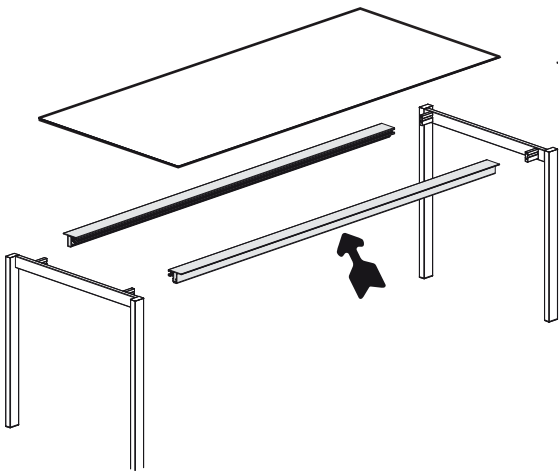

dimensions:

orange skin

223 west erie street,
chicago, il., 60654
t: 312 335 1033 f: 312 335 1025
info@orangeskin.com
www.orangeskin.com

Depth 80 cm Depth 31 4/8"	Depth 90 cm Depth 35 3/8"	Depth 100 cm Depth 39 3/8"	Depth 120 cm Depth 47 2/8"
80 cm 31 4/8" → Aluminium	90 cm 150 cm 59" → Aluminium → Glass	100 cm 200 cm 78 3/4" → Aluminium → Wood	120 cm 240 cm 94 4/8" Aluminium Wood
123 cm 48 3/8" → Aluminium → Glass → Wood	150/190/230 cm 59/74 7/8/90 1/2" → Aluminium → Glass	200/240/280 cm 78 3/4/94 1/2/110 2/8" → Aluminium → Wood	260 cm 102 3/8" Aluminium Wood
123/163/203 cm 48 3/8/64 1/8/79" → Aluminium → Glass → Wood	170 cm 66 7/8" → Aluminium → Glass → Wood	220 cm 86 5/8" → Aluminium → Wood	280 cm 110 2/8" Aluminium Wood
150 cm 59" → Aluminium → Glass → Wood	170/210/250 cm 66 7/8/82 3/4/98 3/8" → Aluminium → Glass → Wood	240 cm 94 4/8" → Aluminium → Wood	295 cm 116 1/8" Aluminium Wood
150/190/230 cm 59/74 7/8/90 1/2" → Aluminium → Glass → Wood		260 cm 102 3/8" → Aluminium → Wood	
		280 cm 110 2/8" → Aluminium → Wood	
		295 cm 116 1/8" → Aluminium → Wood	

223 west erie street,
chicago, il., 60654
t: 312 335 1033 f: 312 335 1025
info@orangeskin.com
www.orangeskin.com

Depth 80 cm Depth 31 4/8"	Depth 90 cm Depth 35 3/8"	Depth 100 cm Depth 39 3/8"	Depth 120 cm Depth 47 2/8"
80 → Aluminium 80 cm 31 4/8"	90 → Aluminium 150 cm 59"	100 → Aluminium 200 cm 78 3/4"	120 → Aluminium 240 cm 94 4/8"
→ Aluminium 123 cm 48 3/8"	→ Aluminium 150/190/230 cm 59/74 7/8/90 1/2"	→ Aluminium 200/240/280 cm 78 3/4/94 1/2/110 2/8"	→ Aluminium 260 cm 102 3/8"
→ Aluminium 123/163/203 cm 48 3/8/64 1/8/79"	→ Aluminium 170 cm 66 7/8"	→ Aluminium 220 cm 86 5/8"	→ Aluminium 280 cm 110 2/8"
→ Aluminium 150 cm 59"	→ Aluminium 170/210/250 cm 66 7/8/82 3/4/98 3/8"	→ Aluminium 240 cm 94 4/8"	→ Aluminium 295 cm 116 1/8"
→ Aluminium 150/190/230 cm 59/74 7/8/90 1/2"		→ Aluminium 260 cm 102 3/8"	
		→ Aluminium 280 cm 110 2/8"	
		→ Aluminium 295 cm 116 1/8"	