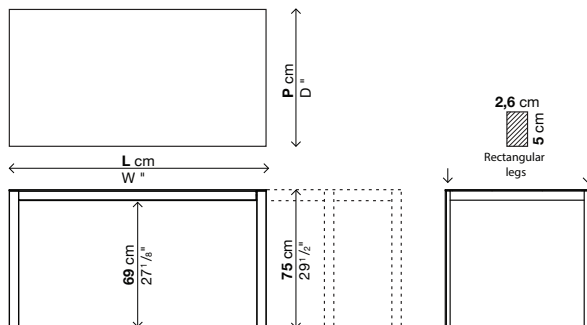

thin-k outdoor luciano bertoncini

Thin-K is a collection of fixed and extending tables that features an incredibly slim top: just 6 mm. This new outdoor version was designed and created specifically for outdoor use.

materials:

leg finish:

steel with aluminium grey, white, sand grey, anthracite grey, olive green or black lacquer (polyester powder coating)

top finish/external details on leg/extensions:

aluminium with grey, white, sand grey, anthracite grey, olive green or black lacquer.

dimensions: