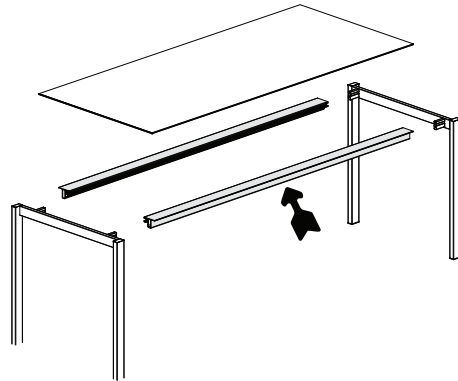

Depth 80 cm Depth 31 4/8"	Depth 90 cm Depth 35 3/8"	Depth 100 cm Depth 39 3/8"	Depth 120 cm Depth 47 2/8"
80 cm 31 4/8" → Aluminium	90 cm 150 cm 59" → Aluminium → Glass	100 cm 200 cm 78 3/4" → Aluminium → Wood	120 cm 240 cm 94 4/8" Aluminium Wood
123 cm 48 3/8" → Aluminium → Glass → Wood	150/190/230 cm 59/74 7/8/90 1/2" → Aluminium → Glass	200/240/280 cm 78 3/4/94 1/2/110 2/8" → Aluminium → Wood	260 cm 102 3/8" Aluminium Wood
123/163/203 cm 48 3/8/64 1/8/79" → Aluminium → Glass → Wood	170 cm 66 7/8" → Aluminium → Glass → Wood	220 cm 86 5/8" → Aluminium → Wood	280 cm 110 2/8" Aluminium Wood
150 cm 59" → Aluminium → Glass → Wood	170/210/250 cm 66 7/8/82 3/4/98 3/8" → Aluminium → Glass → Wood	240 cm 94 4/8" → Aluminium → Wood	295 cm 116 1/8" Aluminium Wood
150/190/230 cm 59/74 7/8/90 1/2" → Aluminium → Glass → Wood		260 cm 102 3/8" → Aluminium → Wood	
		280 cm 110 2/8" → Aluminium → Wood	
		295 cm 116 1/8" → Aluminium → Wood	

finishes:

For Thin-K tables in an extendable version, the extensions are always in epoxy-powder lacquered aluminium (also for versions with a glass or wood top).

For Thin-K tables with an aluminium, wood or glass top, the under-top bars are in anodised aluminium.

223 west erie street,
chicago, il., 60654
t: 312 335 1033 f: 312 335 1025
info@orangeskin.com
www.orangeskin.com