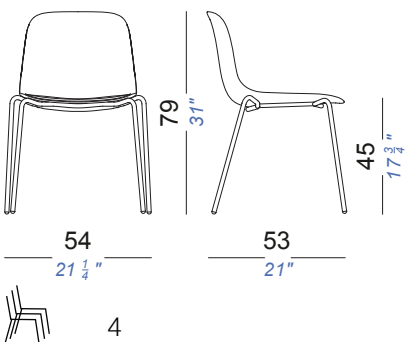

seela antti kotilainen

Refined design for a contemporary classic shape. Seela is a family of chairs with shell in polypropylene and integrated seamless seat-pad in polypropylene, wood or fabric, also available completely upholstered with fabric. Metal base mat chromed or powder coated with 4 legs, sled base or in wood. This seating program includes a stackable stool with fix height.

Materials

Base

Shell

Pad

Dimensions

Sled Base Chair

Four-Legged Stackable Chair

Four-Legged Chair