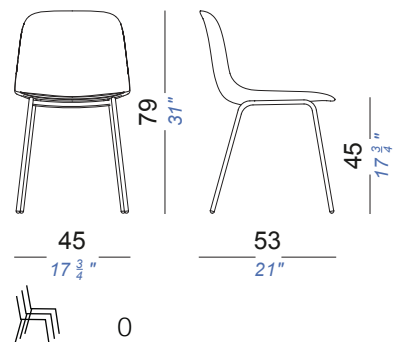

seela antti kotilainen

Refined design for a contemporary classic shape. Seela is a family of chairs with shell in polypropylene and integrated seamless seat-pad in polypropylene, wood or fabric, also available completely upholstered with fabric. Metal base mat chromed or powder coated with 4 legs, sled base or in wood. This seating program includes a stackable stool with fix height.

Materials

Base

Shell

Pad

Dimensions

Sled Base Chair

Four-Legged Stackable Chair

Four-Legged Chair