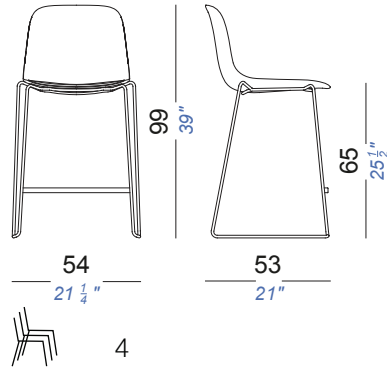

Counter Stool