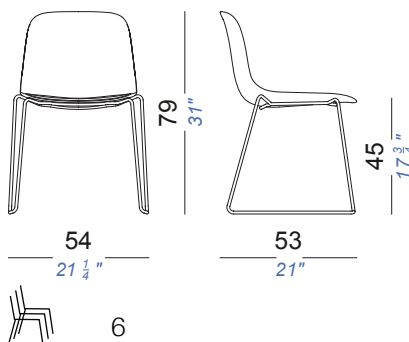

seela antti kotilainen

Refined design for a contemporary classic shape. Seela is a family of chairs with shell in polypropylene and integrated seamless seat-pad in polypropylene, wood or fabric, also available completely upholstered with fabric. Metal base mat chromed or powder coated with 4 legs, sled base or in wood. This seating program includes a stackable stool with fix height.

Materials

Base

Shell

Pad

Dimensions

Sled Base Chair

Four-Legged Stackable Chair

Four-Legged Chair