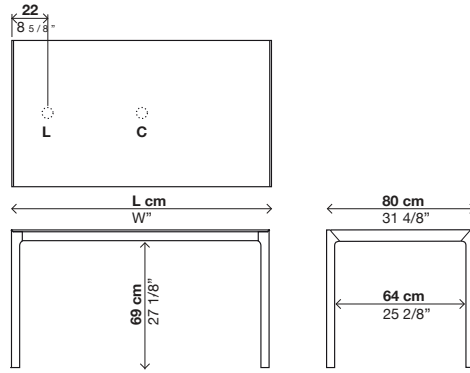

Fixed-Depth 80cm