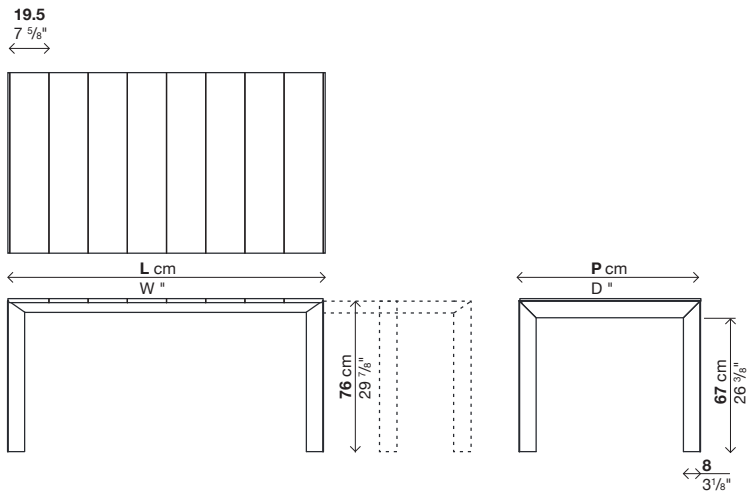

dimensions:

Fixed

Length (L)	Depth	Legs	Top
159	90	aluminium lacque red	teak teak
179	90	aluminium lacque red	teak teak
199	90	aluminium lacque red	teak teak
219	90	aluminium lacque red	teak teak
259	90	aluminium lacque red	teak teak
298	90	aluminium lacque red	teak teak
100	100	aluminium lacque red	teak teak
179	100	aluminium lacque red	teak teak
199	100	aluminium lacque red	teak teak
219	100	aluminium lacque red	teak teak
259	100	aluminium lacque red	teak teak
298	100	aluminium lacque red	teak teak
219	124	aluminium lacque red	teak teak
259	124	aluminium lacque red	teak teak
298	124	aluminium lacque red	teak teak

Extensible

Length (L)	Depth	Legs	Top
159-199-239	90	aluminium lacque red	teak teak
179-219-259	90	aluminium lacque red	teak teak
199-239-279	90	aluminium lacque red	teak teak
219-259-299	90	aluminium lacque red	teak teak
179-219-259	100	aluminium lacque red	teak teak
199-239-279	100	aluminium lacque red	teak teak
219-259-299	100	aluminium lacque red	teak teak
219-259-299	124	aluminium lacque red	teak teak