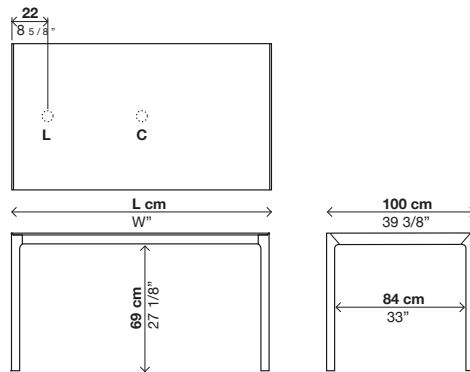

Fixed-Depth 100cm