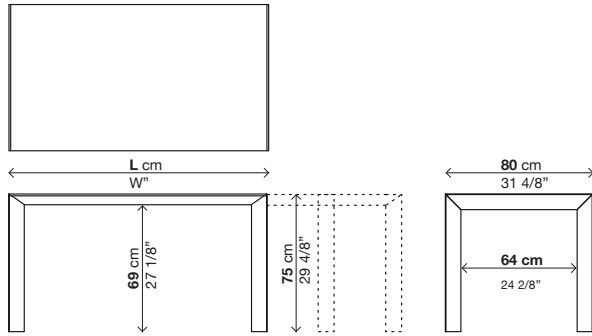

Extensible-Depth 80cm