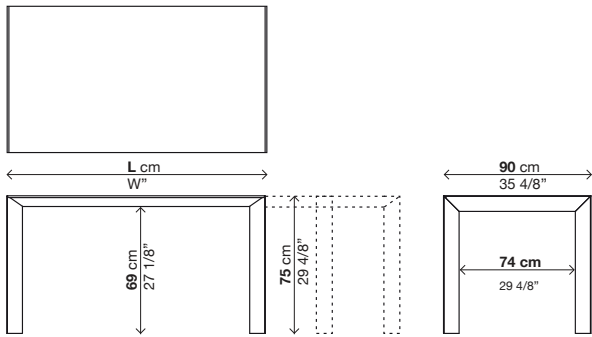

Extensible-Depth 90cm