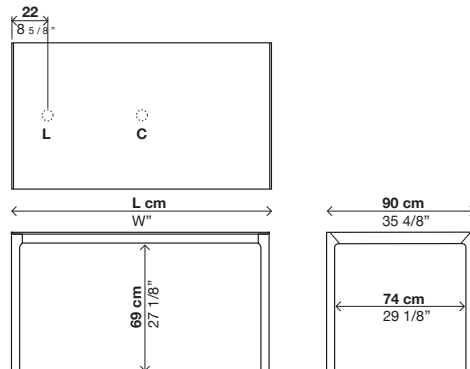

Fixed-Depth 90cm