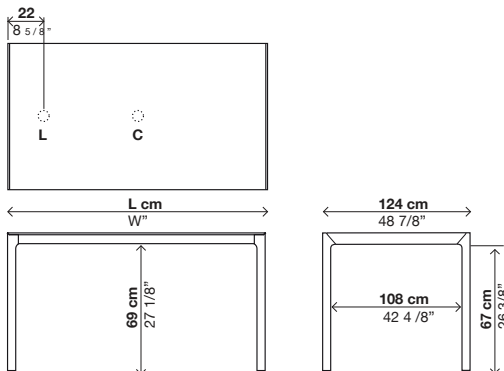

Depth 124 cm  
Depth 48 7/8"

124	209 cm 822/8"	Alucompact* Pure-white Glass
	229 cm 901/8"	Alucompact* Pure-white Glass
	277 cm 109"	Alucompact* Pure-white Glass

\* = 3rd additional extension (on request)

### Fixed-Depth 90cm

### Extensible-Depth 100cm

### Fixed-Depth 124cm