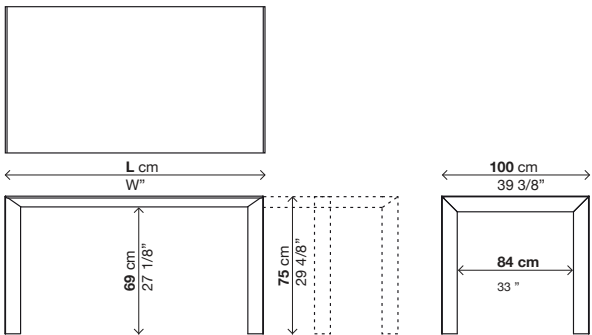

Extensible-Depth 100cm