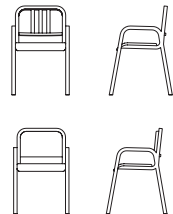

## Dimensions

NINE-0™ STACKING CHAIR

W: 20.25" D: 22.25" H: 31.5"  
SH: 18.5" WT: 10.5lb

ALL COLORS CAN BE USED OUTDOORS (5 YEAR WARRANTY)  
STACKS 6 HIGH

NINE-0™ STACKING ARMCHAIR

W: 20.25" D: 22.25" H: 31.5"  
SH: 18.5" AH: 24½" WT: 11lb

ALL COLORS CAN BE USED OUTDOORS (5 YEAR WARRANTY)  
STACKS 6 HIGH

NINE-0™ COUNTER STOOL

W: 20.25" D: 22" H: 36.6"  
SH: 23.6" WT: 11.5lb

ALL COLORS CAN BE USED OUTDOORS (5 YEAR WARRANTY)  
STACKS 6 HIGH

NINE-0™ BARSTOOL

W: 20.25" D: 23.5" H: 42.5"  
SH: 29.5" WT: 13.25lb 6kg

ALL COLORS CAN BE USED OUTDOORS (5 YEAR WARRANTY)  
STACKS 6 HIGH

223 west erie street,  
chicago, il., 60654  
t: 312 335 1033 f: 312 335 1025  
info@orangeskin.com  
www.orangeskin.com