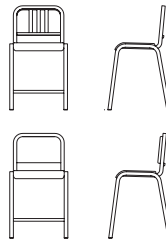

## Dimensions

NINE-0™ STACKING CHAIR

W: 20.25" D: 22.25" H: 31.5"  
SH: 18.5" WT: 10.5lb

ALL COLORS CAN BE USED OUTDOORS (5 YEAR WARRANTY)  
STACKS 6 HIGH

NINE-0™ STACKING ARMCHAIR

W: 20.25" D: 22.25" H: 31.5"  
SH: 18.5" AH: 24½" WT: 11lb

ALL COLORS CAN BE USED OUTDOORS (5 YEAR WARRANTY)  
STACKS 6 HIGH

NINE-0™ COUNTER STOOL

W: 20.25" D: 22" H: 36.6"  
SH: 23.6" WT: 11.5lb

ALL COLORS CAN BE USED OUTDOORS (5 YEAR WARRANTY)  
STACKS 6 HIGH

NINE-0™ BARSTOOL

W: 20.25" D: 23.5" H: 42.5"  
SH: 29.5" WT: 13.25lb 6kg

ALL COLORS CAN BE USED OUTDOORS (5 YEAR WARRANTY)  
STACKS 6 HIGH

223 west erie street,  
chicago, il., 60654  
t: 312 335 1033 f: 312 335 1025  
info@orangeskin.com  
www.orangeskin.com