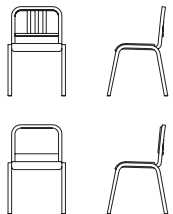

# nine-0 ettore sottsass

Before he died at the age of 90, Ettore Sottsass worked with Emeco on his last chair- the Nine-0. The inspiration was Sottsass own Navy chair in his Milan apartment-but this time with a soft polyurethane seat and back and with or without the classic "Sottsass" arm.

## Materials

Frame: Recycled aluminum - hand brushed or hand polished

## Dimensions

NINE-0™ STACKING CHAIR

W: 20.25" D: 22.25" H: 31.5"  
SH: 18.5" WT: 10.5lb

ALL COLORS CAN BE USED OUTDOORS (5 YEAR WARRANTY)  
STACKS 6 HIGH

NINE-0™ STACKING ARMCHAIR

W: 20.25" D: 22.25" H: 31.5"  
SH: 18.5" AH: 24½" WT: 11lb

NINE-0™ SWIVEL CHAIR

W: 17.88" D: Ø23" H: 29.5-32.5"  
SH: 17.5-20.5" WT: 20lb

NINE-0™ SWIVEL ARMCHAIR

W: 22" D: Ø23" H: 29.5-32.5"  
SH: 17.5-20.5" AH: 24¾" WT: 20lb