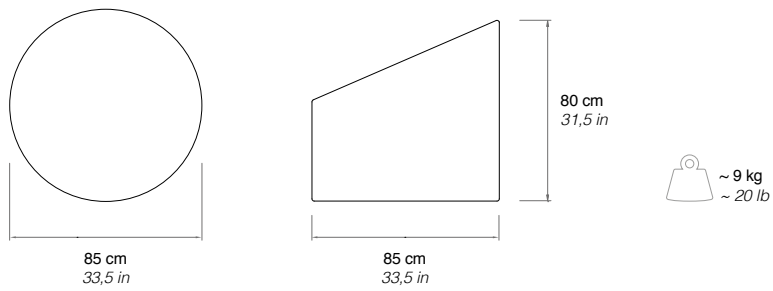

1968

MOZZA

Giuseppe Raimondi

**Seat of soft polyurethane upholstered with fabric.
More colours available upon request.**