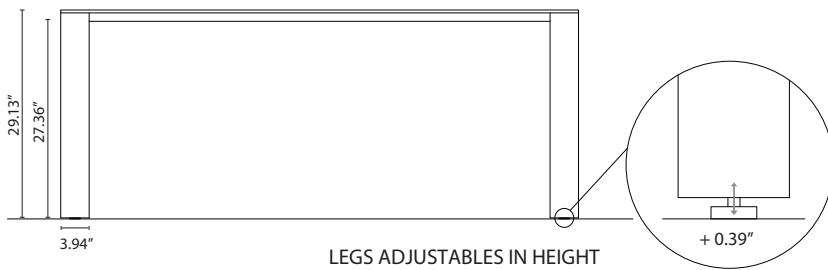

dimensions:

Thickness and type of table top edges available for each material:

MDF		0.47"
Low Pressure Laminate		0.63"

LEG_IN TABLE 80

62,4"x31,2"x29,1"
70,2"x31,2"x29,1"
78"x31,2"x29,1"

LEG_IN TABLE 63x63 leaned

62,4"x62,4"x29,1"

LEG_IN TABLE 80 leaned

62,4"x31,2"x29,1"
70,2"x31,2"x29,1"
78"x31,2"x29,1"

LEG_IN TABLE meeting

85,8"x46,8"x29,1"
93,6"x46,8"x29,1"
101,4"x46,8"x29,1"

LEG_IN TABLE 160x160

62,4"x62,4"x29,1"

LEG_IN TABLE 160x160 closed

62,4"x62,4"x29,1"

dimensions:

LEG-IN STORAGE UNITS

16,8"x28,6"x21,8"

16,8"x28,6"x21,8"

23,62" 11,02"

11,7"x21,5"x26,4"

SIMPLE WIRE COLUMN 9,8"x4,7"x27,9"
SINGLE OR DOUBLE