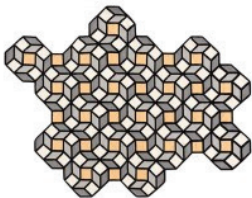

6'5"x8'4"

orange skin

223 west erie street,
chicago, il., 60654
t: 312 335 1033 f: 312 335 1025
info@orangeskin.com
www.orangeskin.com