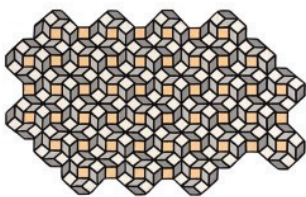

Dimensions

6'5"x10'4"