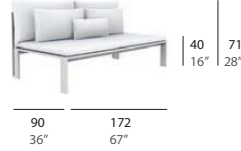

Frame: White

Frame: Sand

Frame: Bronze

Frame: Anthracite

dimensions:

One 12"x24" pillow is recommended.

One 12"x24" pillow and one 14"x28" pillow are recommended.

Two 14"x28" pillows and one 12"x24" pillow are recommended.

Two 14"x28" pillows and one 12"x24" pillow are recommended.

Left arm Right arm

pillow
 12"x24" / 30x60 cm
 14"x28" / 35x70 cm

Two 14"x28" pillows and one 12"x24" pillow are recommended.

CONNECTING PIECE

Left arm Right arm