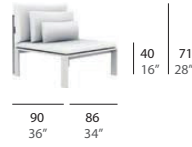

Frame: White

Frame: Sand

Frame: Bronze

Frame: Anthracite

dimensions:

One 12"x24" pillow is recommended.

One 12"x24" pillow and one 14"x28" pillow are recommended.

Two 14"x28" pillows and one 12"x24" pillow are recommended.

Two 14"x28" pillows and one 12"x24" pillow are recommended.

Left arm Right arm

pillow
 12"x24" / 30x60 cm
 14"x28" / 35x70 cm

Two 14"x28" pillows and one 12"x24" pillow are recommended.

CONNECTING PIECE

Left arm Right arm