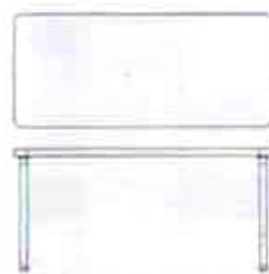

Sixty by Baldanzi & Novelli

- table-top in painted glass (10 mm thick)
- frame and legs in polished aluminium
- black, red, silver, white
- D 70 cm W 70 cm H 75 cm
- D 90 cm W 90 cm H 75 cm
- D 110 cm W 110 cm H 75 cm
- D 160 cm W 90 cm H 75 cm
- D 200 cm W 90 cm H 75 cm

27.6"/35.4"
43.3"/63"/78.7"

27.6"/35.4"/43.3"