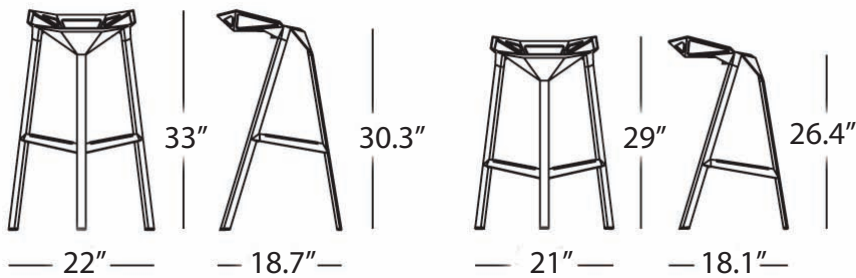

stool_one konstantine grcic

Stacking stool for for the Family_One Collection. Suitable for outdoor use.

materials: Legs in anodised aluminium or painted in polyester powder. Seat in die-cast aluminium treated with sputtered fluorinated titanium and painted in polyester powder.

COLOURS

-  red 5085
-  white 5110
-  black 5130