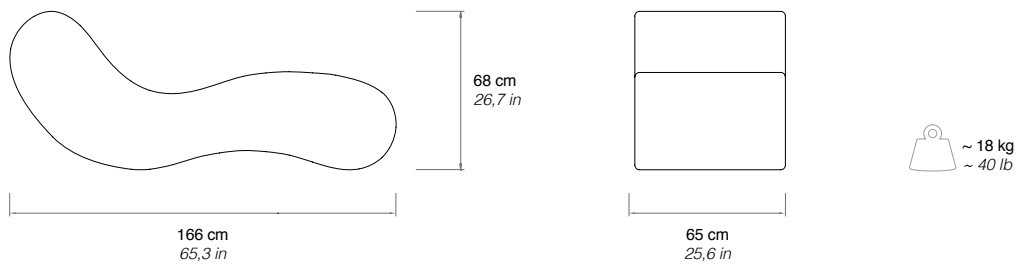


ALVAR

1966

Giuseppe Raimondi

DESCRIPTION

Seat of soft polyurethane upholstered with fabric. More colours available upon request.

DIMENSIONS

166×65×68 cm (65,3×25,6×26,7 in)

NET WEIGHT

~ 14 kg (~31 lb)

CODE

• G19125	• G19122
• G19121	• G19123
• G19120	• G19124

1966

ALVAR

Giuseppe Raimondi

**Seat of soft polyurethane upholstered with fabric.
More colours and fabric available upon request.**