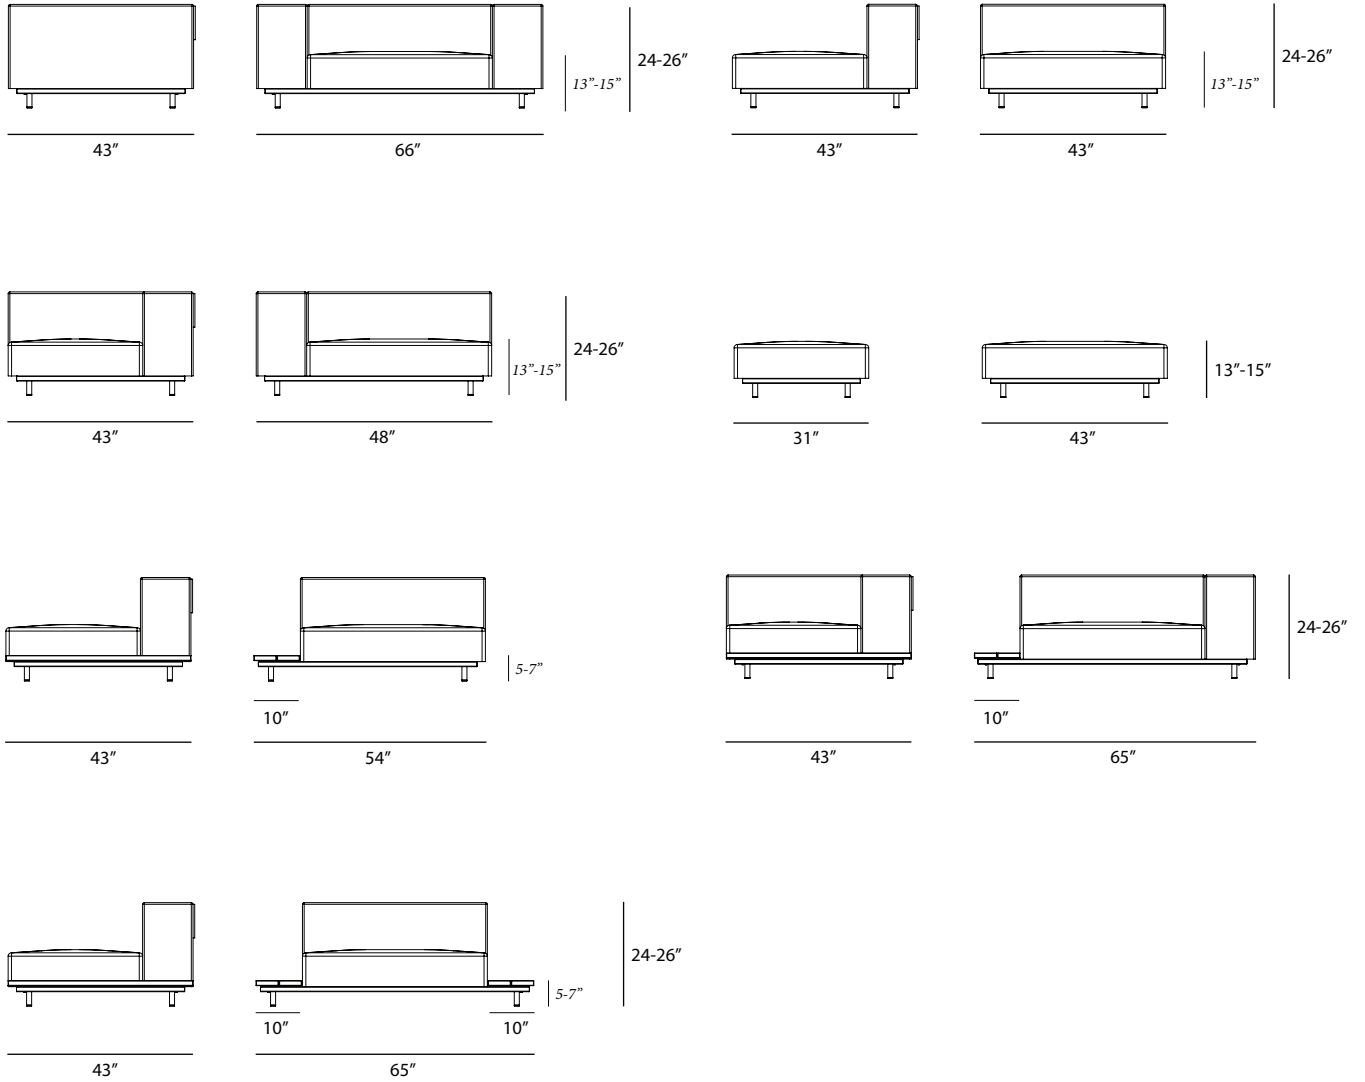

materials:

Powdercoated Steel, galvanized steel, Fiberglass, Tarpaulin Upholstery, Iroko/Hellwood Tables.

Blankets & Cushions

Tarpaulin Cushions

Frame

Tables

dimensions:

Cushions

Tables

Linking Tables