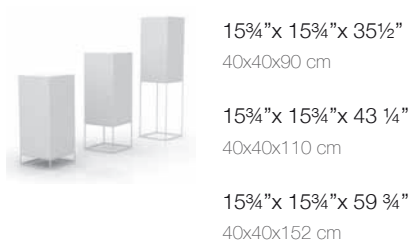

VELA HIGH CUBE LAMP