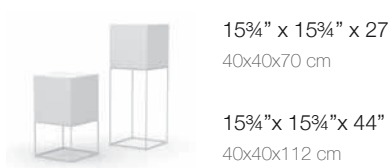

VELA CUBE LAMP