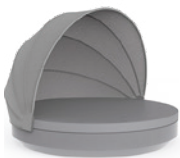

VELA DAYBED

Ø210x40 cm

Ø82¾"x15¾"

100 kg 3,2 m³ - 220,4 lb 10,49 ft³

Optional.

Bluetooth Sound System Pack 200W

Pack 4 60x60 cm.

4-Pillow Pack 60x60 cm - 23½"x23½".

Side table.

Swivels 360°.

Colores Parasol. Sunroof Colors

Sunvision®