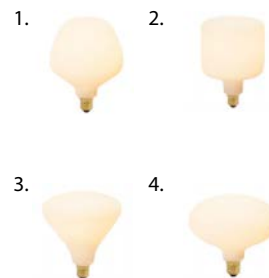

OUTER CARTON

Pc/ Ctn: 9
Gross weight: 11.9 lbs
Length: 15.0in
Width: 15.0in
Height: 8.3in

EAN US: 5060400150571