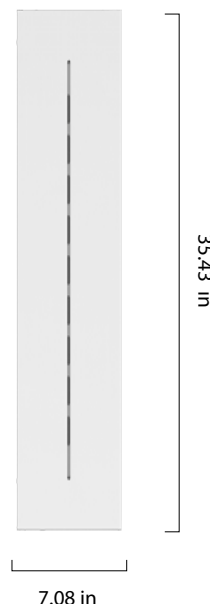

BEST PAIRED WITH

1. Porcelain Range Bulbs
2. Feature Collection Bulbs
3. Graphite Pendant

EAN US: 5060400151448

IP20