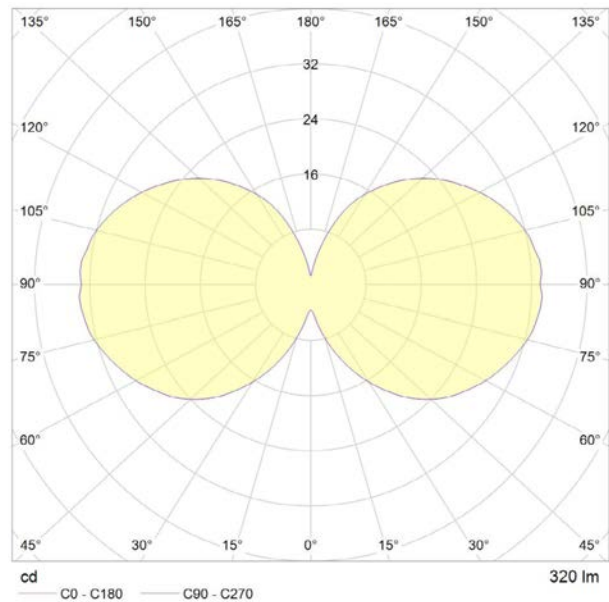

## LAMP

Shape: T10  
Materials: Brass cap, glass  
Finish: Iron tinted  
Beam angle: 360°  
Base: E26  
Weight: 0.11 lbs  
Working temperature: -5C to 40C  
Warm up time: Instant  
Warranty: 3 years  
Input Voltage: 110V-120V  
Glare control: We use up to 8 LED filaments in our lamps. This, together with a thicker phosphor coating, reduces and controls glare, resulting in an even, more comfortable light.

1.18 in

11.8 in

## PERFORMANCE

CRI (colour rendering index)	95
Lamp lumen output	320
Luminaire circuits per watt (LM/W)	80
Lifetime (TM-21) (hours)	30,000
Colour Temperature	2200K
Power factor	0.9

## POLAR DIAGRAM