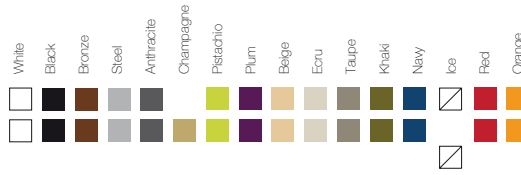

86x64x100 cm

41 $\frac{1}{4}$ " x 33" x 47 $\frac{1}{4}$ "

105x84x120 cm

55" x 41 $\frac{1}{4}$ " x 55"

140x105x140 cm

FINISHES

COLORS

BASIC, SELF-WATERING

LACQUERED

WHITE LIGHT, RGB LED, DMX LED

FABRICS

NAUTICAL

SILVERTEX

CREVIN

KINNASAND (10% UPCHARGE)

TABLE TOPS

GLASS

HPL

FULL WHITE (Solid Surface)

NOTES

PLANTERS

- Self-Watering included (except in Basic finishes).

WHITE LIGHT AND RGB LED

- Transparent cord with switch for indoor use, optional.