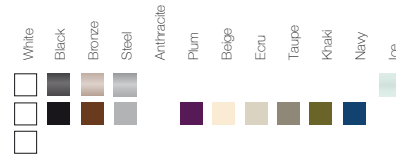

LACQUERED

WHITE LIGHT, RGB LED, DMX LED

FABRICS

NAUTICAL

SILVERTEX

CREVIN

KINNASAND (10% UPCHARGE)

TABLE TOPS

GLASS

HPL

FULL WHITE (Solid Surface)

NOTES

PLANTERS

- Self-Watering included (except in Basic finishes).

WHITE LIGHT AND RGB LED

- Transparent cord with switch for indoor use, optional.