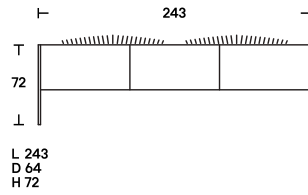

Dimensions

Finishes

Top and doors in matt or glossy lacquer in the colours: black, white, white SW, linen, sand, clay, burgundy, pink, dark green, mustard yellow, brick red and navy blue; dark-stained walnut veneer.

Sides in shiny mirrored AISI304 stainless steel.

Interiors in white microembossed finish.

Technical back-end system with back-lighting and cable organization.

Top and doors | Glossy lacquered

LL02	LL09	LL10	LL12	LL15	LL23
LL24	LL20	LL21	LL22	LL25	LL06

Top and doors | Matt lacquered

LO73	LO74	LO75	LO76	LO81	LO91
LO92	LO88	LO89	LO93	LO90	LO72

Top and doors | Wood

ES59

Sides

MT01