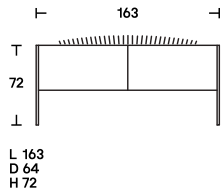

Dimensions

Finishes

Top and doors in matt or glossy lacquer in the colours: black, white, white SW, linen, sand, clay, burgundy, pink, dark green, mustard yellow, brick red and navy blue; dark-stained walnut veneer.

Sides in shiny mirrored AISI304 stainless steel.

Interiors in white microembossed finish.

Technical back-end system with back-lighting and cable organization.

Top and doors | Glossy lacquered

LL02	LL09	LL10	LL12	LL15	LL23
LL24	LL20	LL21	LL22	LL25	LL06

Top and doors | Matt lacquered

LO73	LO74	LO75	LO76	LO81	LO91
LO92	LO88	LO89	LO93	LO90	LO72

Top and doors | Wood

ES59

Sides

MT01