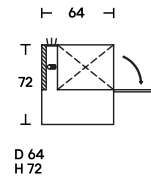

Dimensions

Finishes

Top and doors in matt or glossy lacquer in the colours: black, white, white SW, linen, sand, clay, burgundy, pink, dark green, mustard yellow, brick red and navy blue; dark-stained walnut veneer.

Sides in shiny mirrored AISI304 stainless steel.

Interiors in white microembossed finish.

Technical back-end system with back-lighting and cable organization.

Top and doors | Glossy lacquered

LL02	LL09	LL10	LL12	LL15	LL23
LL24	LL20	LL21	LL22	LL25	LL06

Top and doors | Matt lacquered

LO73	LO74	LO75	LO76	LO81	LO91
LO92	LO88	LO89	LO93	LO90	LO72

Top and doors | Wood

ES59

Sides

MT01