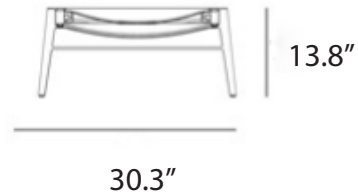

High pressure laminate

Black

White

dimensions

SOL + LUNA AUSTRALIS

SOL + LUNA AUSTRALIS WITH BACKREST

SOL + LUNA BOREALIS

SOL + LUNA BOREALIS WITH BACKREST

dimensions

DOUBLE TAPA TABLE

DROP TAPA TABLE

ROUND TAPA TABLE

RECLINER & SEATING CUSHION

LOCKER

COMFORT CUSHION

THROW PILLOW