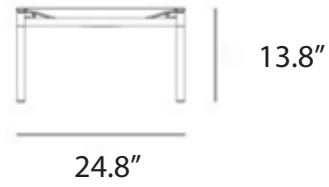

High pressure laminate

Black

White

dimensions

SOL + LUNA AUSTRALIS

SOL + LUNA AUSTRALIS WITH BACKREST

SOL + LUNA BOREALIS

SOL + LUNA BOREALIS WITH BACKREST

dimensions

DOUBLE TAPA TABLE

DROP TAPA TABLE

ROUND TAPA TABLE

RECLINER & SEATING CUSHION

LOCKER

COMFORT CUSHION

THROW PILLOW