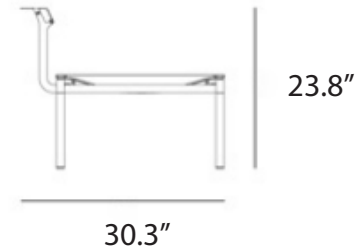

High pressure laminate

Black

White

dimensions

SOL + LUNA AUSTRALIS

SOL + LUNA AUSTRALIS WITH BACKREST

SOL + LUNA BOREALIS

SOL + LUNA BOREALIS WITH BACKREST

dimensions

DOUBLE TAPA TABLE

DROP TAPA TABLE

ROUND TAPA TABLE

RECLINER & SEATING CUSHION

LOCKER

COMFORT CUSHION

THROW PILLOW