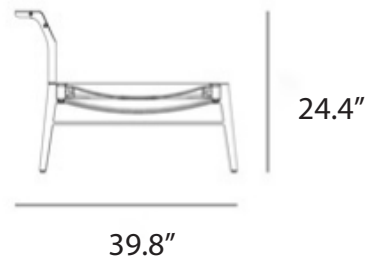

High pressure laminate

Black

White

dimensions

SOL + LUNA AUSTRALIS

SOL + LUNA AUSTRALIS WITH BACKREST

SOL + LUNA BOREALIS

SOL + LUNA BOREALIS WITH BACKREST

dimensions

DOUBLE TAPA TABLE

DROP TAPA TABLE

ROUND TAPA TABLE

RECLINER & SEATING CUSHION

LOCKER

COMFORT CUSHION

THROW PILLOW