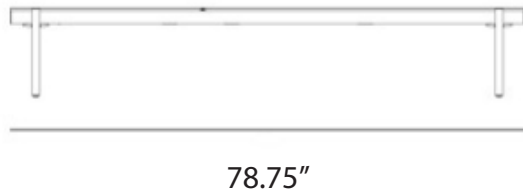

High pressure laminate

Black

White

dimensions

SOL + LUNA AUSTRALIS

SOL + LUNA AUSTRALIS WITH BACKREST

SOL + LUNA BOREALIS

SOL + LUNA BOREALIS WITH BACKREST

dimensions

DOUBLE TAPA TABLE

DROP TAPA TABLE

ROUND TAPA TABLE

RECLINER & SEATING CUSHION

LOCKER

COMFORT CUSHION

THROW PILLOW