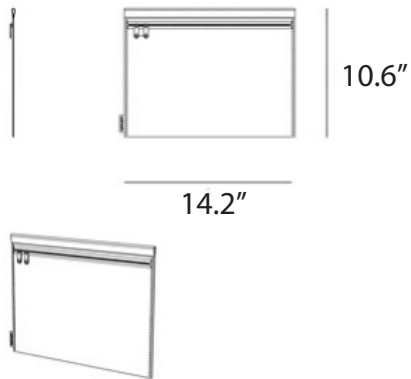

High pressure laminate

Black

White

dimensions

SOL + LUNA AUSTRALIS

SOL + LUNA AUSTRALIS WITH BACKREST

SOL + LUNA BOREALIS

SOL + LUNA BOREALIS WITH BACKREST

dimensions

DOUBLE TAPA TABLE

DROP TAPA TABLE

ROUND TAPA TABLE

RECLINER & SEATING CUSHION

LOCKER

COMFORT CUSHION

THROW PILLOW