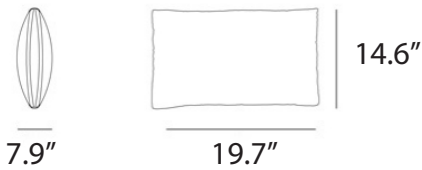

High pressure laminate

Black

White

dimensions

SOL + LUNA AUSTRALIS

SOL + LUNA AUSTRALIS WITH BACKREST

SOL + LUNA BOREALIS

SOL + LUNA BOREALIS WITH BACKREST

dimensions

DOUBLE TAPA TABLE

DROP TAPA TABLE

ROUND TAPA TABLE

RECLINER & SEATING CUSHION

LOCKER

COMFORT CUSHION

THROW PILLOW