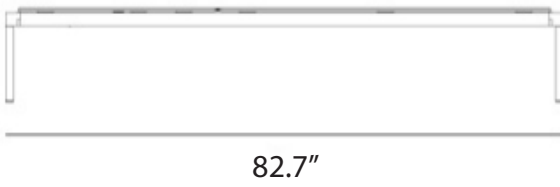

High pressure laminate

Black

White

dimensions

SOL + LUNA AUSTRALIS

SOL + LUNA AUSTRALIS WITH BACKREST

SOL + LUNA BOREALIS

SOL + LUNA BOREALIS WITH BACKREST

dimensions

DOUBLE TAPA TABLE

DROP TAPA TABLE

ROUND TAPA TABLE

RECLINER & SEATING CUSHION

LOCKER

COMFORT CUSHION

THROW PILLOW