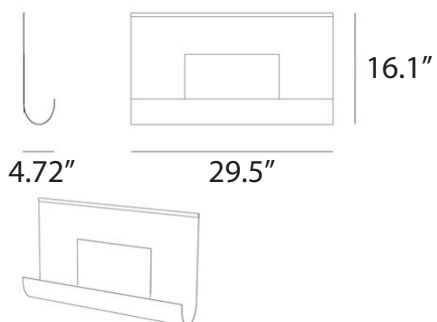

STORAGE NET