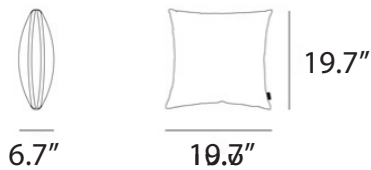

High pressure laminate

Black

White

dimensions

SOL + LUNA AUSTRALIS

SOL + LUNA AUSTRALIS WITH BACKREST

SOL + LUNA BOREALIS

SOL + LUNA BOREALIS WITH BACKREST

dimensions

DOUBLE TAPA TABLE

DROP TAPA TABLE

ROUND TAPA TABLE

RECLINER & SEATING CUSHION

LOCKER

COMFORT CUSHION

THROW PILLOW