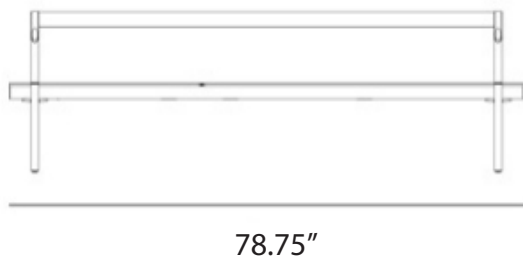

High pressure laminate

Black

White

dimensions

SOL + LUNA AUSTRALIS

SOL + LUNA AUSTRALIS WITH BACKREST

SOL + LUNA BOREALIS

SOL + LUNA BOREALIS WITH BACKREST

dimensions

DOUBLE TAPA TABLE

DROP TAPA TABLE

ROUND TAPA TABLE

RECLINER & SEATING CUSHION

LOCKER

COMFORT CUSHION

THROW PILLOW