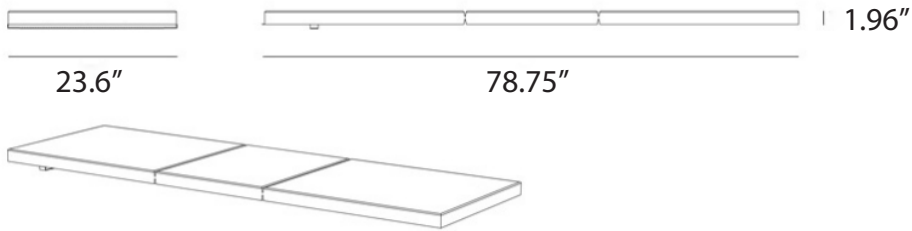

dimensions

DOUBLE TAPA TABLE

DROP TAPA TABLE

ROUND TAPA TABLE

RECLINER & SEATING CUSHION

LOCKER

COMFORT CUSHION

THROW PILLOW