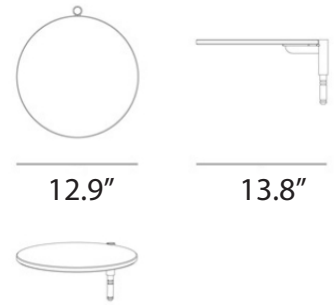

High pressure laminate

Black

White

dimensions

SOL + LUNA AUSTRALIS

SOL + LUNA AUSTRALIS WITH BACKREST

SOL + LUNA BOREALIS

SOL + LUNA BOREALIS WITH BACKREST

dimensions

DOUBLE TAPA TABLE

DROP TAPA TABLE

ROUND TAPA TABLE

RECLINER & SEATING CUSHION

LOCKER

COMFORT CUSHION

THROW PILLOW