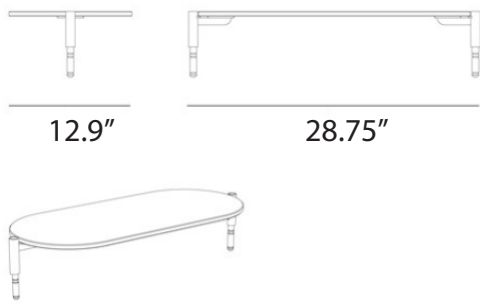

High pressure laminate

Black

White

dimensions

SOL + LUNA AUSTRALIS

SOL + LUNA AUSTRALIS WITH BACKREST

SOL + LUNA BOREALIS

SOL + LUNA BOREALIS WITH BACKREST

dimensions

DOUBLE TAPA TABLE

DROP TAPA TABLE

ROUND TAPA TABLE

RECLINER & SEATING CUSHION

LOCKER

COMFORT CUSHION

THROW PILLOW