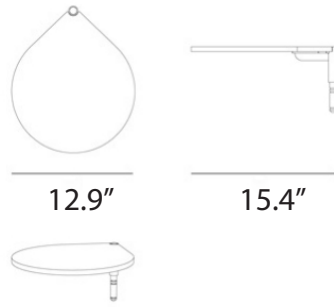

High pressure laminate

Black

White

dimensions

SOL + LUNA AUSTRALIS

SOL + LUNA AUSTRALIS WITH BACKREST

SOL + LUNA BOREALIS

SOL + LUNA BOREALIS WITH BACKREST

dimensions

DOUBLE TAPA TABLE

DROP TAPA TABLE

ROUND TAPA TABLE

RECLINER & SEATING CUSHION

LOCKER

COMFORT CUSHION

THROW PILLOW