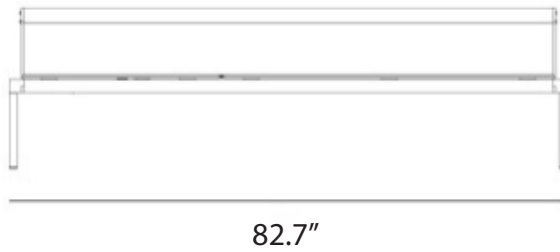

High pressure laminate

Black

White

dimensions

SOL + LUNA AUSTRALIS

SOL + LUNA AUSTRALIS WITH BACKREST

SOL + LUNA BOREALIS

SOL + LUNA BOREALIS WITH BACKREST

dimensions

DOUBLE TAPA TABLE

DROP TAPA TABLE

ROUND TAPA TABLE

RECLINER & SEATING CUSHION

LOCKER

COMFORT CUSHION

THROW PILLOW