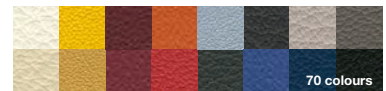

Divina Melange 2 (Kvadrat®) fabric

Divina MD (Kvadrat®) fabric

Hero (Kvadrat®) fabric

Steelcut Trio 3 (Kvadrat®) fabric

Field 2 (Kvadrat®) fabric

Curmi (Torri Lana®) fabric

Regal (Erimiti®) velvet fabric

Scuba (Kvadrat®) fabric

Extrema AU (Flukso®) synthetic leather

Coast (Elmo®) pigmented & printed leather

Elmosoft (Elmo®) semi-aniline leather

Elmotique (Elmo®) aniline leather