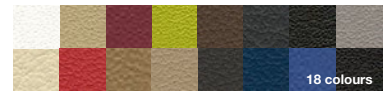

Divina Melange 2 (Kvadrat®) fabric

Divina MD (Kvadrat®) fabric

Hero (Kvadrat®) fabric

Steelcut Trio 3 (Kvadrat®) fabric

Field 2 (Kvadrat®) fabric

Curmi (Torri Lana®) fabric

Regal (Erimiti®) velvet fabric

Scuba (Kvadrat®) fabric

Extrema AU (Flukso®) synthetic leather

Coast (Elmo®) pigmented & printed leather

Elmosoft (Elmo®) semi-aniline leather

Elmotique (Elmo®) aniline leather