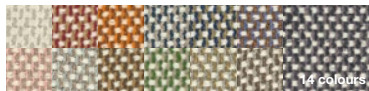

Divina Melange 2 (Kvadrat®) fabric

Divina MD (Kvadrat®) fabric

Hero (Kvadrat®) fabric

Steelcut Trio 3 (Kvadrat®) fabric

Field 2 (Kvadrat®) fabric

Curmi (Torri Lana®) fabric

Regal (Erimiti®) velvet fabric

Scuba (Kvadrat®) fabric

Extrema AU (Flukso®) synthetic leather

Coast (Elmo®) pigmented & printed leather

Elmosoft (Elmo®) semi-aniline leather

Elmotique (Elmo®) aniline leather