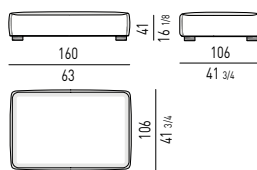

Minotti

POUF | OTTOMANS