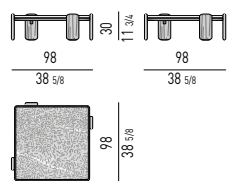

TAVOLINO | COFFEE TABLE

CUSCINO SCHIENALE OPTIONAL | OPTIONAL BACK CUSHION

CUSCINO OPTIONAL | OPTIONAL CUSHION

OPTIONAL "RAIN COVER"

Disponibile per ogni elemento
Available for each element