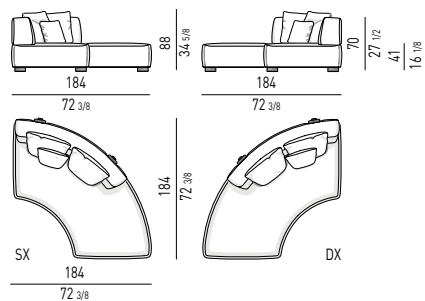

ELEMENTI TERMINALI | ELEMENTS WITH ONE ARMREST

ELEMENTI CENTRALI | CENTRAL ELEMENTS

ELEMENTO TERMINALE PENISOLA | OPEN-END ELEMENT WITH ARMREST

Schienale cm 160 - backrest cm 160

COUCH

LOVESEAT

ANGOLO CURVO PENISOLA | ROUND OPEN-END CORNER