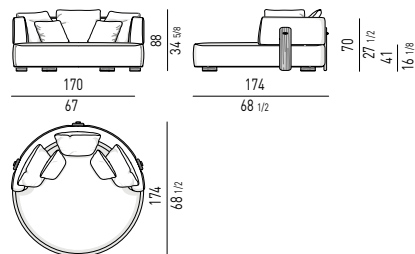

ELEMENTI TERMINALI | ELEMENTS WITH ONE ARMREST

ELEMENTI CENTRALI | CENTRAL ELEMENTS

ELEMENTO TERMINALE PENISOLA | OPEN-END ELEMENT WITH ARMREST

Schienale cm 160 - backrest cm 160

COUCH

LOVESEAT

ANGOLO CURVO PENISOLA | ROUND OPEN-END CORNER