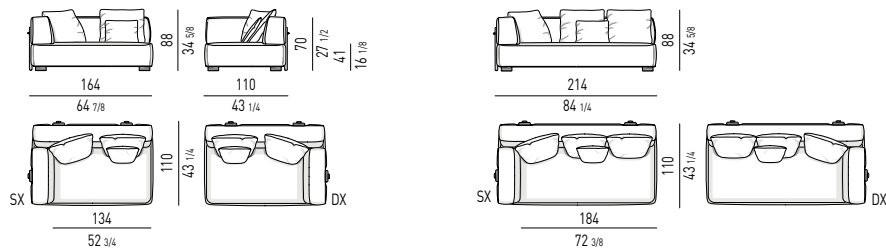

ELEMENTI TERMINALI | ELEMENTS WITH ONE ARMREST

ELEMENTI CENTRALI | CENTRAL ELEMENTS

ELEMENTO TERMINALE PENISOLA | OPEN-END ELEMENT WITH ARMREST

Schienale cm 160 - backrest cm 160

COUCH

LOVESEAT

ANGOLO CURVO PENISOLA | ROUND OPEN-END CORNER