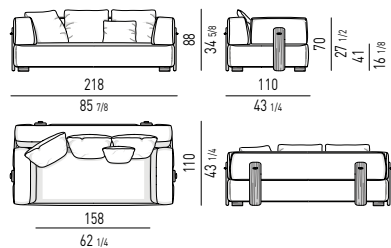

ELEMENTI TERMINALI | ELEMENTS WITH ONE ARMREST

ELEMENTI CENTRALI | CENTRAL ELEMENTS

ELEMENTO TERMINALE PENISOLA | OPEN-END ELEMENT WITH ARMREST

Schienale cm 160 - backrest cm 160

COUCH

LOVESEAT

ANGOLO CURVO PENISOLA | ROUND OPEN-END CORNER