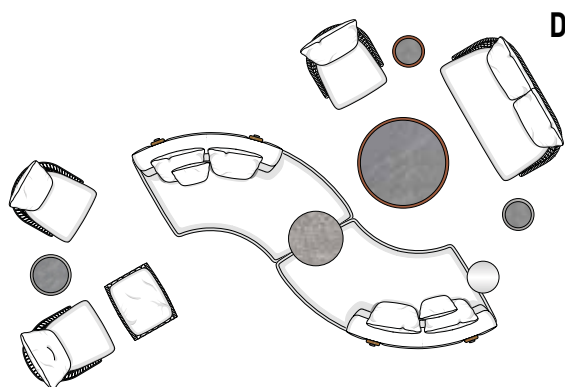

D

- 2 angoli curvi penisola cm 184x184 h88
- 1 divano Halley "Outdoor" cm 154x80 h78
- 1 poltrona Halley "Outdoor" cm 75x80 h78
- 1 poltrona Colette "Outdoor" cm 72x85 h84
- 1 bergère Colette "Outdoor" cm 72x93 h100
- 1 pouf Colette "Outdoor" cm 70x58 h38
- 2 tavolini Caulfield "Outdoor" cm Ø 35 h45,5
- 1 tavolino Warren "Outdoor" cm Ø 35 h55
- 1 tavolino Bellagio "Outdoor" cm Ø 60 h52
- 1 tavolino Caulfield "Outdoor" cm Ø 45 h35,5
- 1 tavolino Caulfield "Outdoor" cm Ø 100 h28,5

- 2 round open-end corners cm 184x184 h88
- 1 Halley "Outdoor" sofa cm 154x80 h78
- 1 Halley "Outdoor" armchair cm 75x80 h78
- 1 Colette "Outdoor" armchair cm 72x85 h84
- 1 Colette "Outdoor" bergère cm 72x93 h100
- 1 Colette "Outdoor" ottoman cm 70x58 h38
- 2 Caulfield "Outdoor" coffee tables cm Ø 35 h45,5
- 1 Warren "Outdoor" coffee table cm Ø 35 h55
- 1 Bellagio "Outdoor" coffee table cm Ø 60 h52
- 1 Caulfield "Outdoor" coffee table cm Ø 45 h35,5
- 1 Caulfield "Outdoor" coffee table cm Ø 100 h28,5

- 2 Rundes Halbinsel Eckelement cm 184x184 h88
- 1 Sofa Halley "Outdoor" cm 154x80 h78
- 1 Sessel Halley "Outdoor" cm 75x80 h78
- 1 Sessel Colette "Outdoor" cm 72x85 h84
- 1 Bergère Colette "Outdoor" cm 72x93 h100
- 1 Hocker Colette "Outdoor" cm 70x58 h38
- 2 Beistelltisch Caulfield "Outdoor" cm Ø 35 h45,5
- 1 Beistelltisch Warren "Outdoor" cm Ø 35 h55
- 1 Beistelltisch Bellagio "Outdoor" cm Ø 60 h52
- 1 Beistelltisch Caulfield "Outdoor" cm Ø 45 h35,5
- 1 Beistelltisch Caulfield "Outdoor" cm Ø 100 h28,5

- 2 angle rond avec îlot cm 184x184 h88
- 1 canapé Halley "Outdoor" cm 154x80 h78
- 1 fauteuil Halley "Outdoor" cm 75x80 h78
- 1 fauteuil Colette "Outdoor" cm 72x85 h84
- 1 bergère Colette "Outdoor" cm 72x93 h100
- 1 pouf Colette "Outdoor" cm 70x58 h38
- 2 petite tables Caulfield "Outdoor" cm Ø 35 h45,5
- 1 petite table Warren "Outdoor" cm Ø 35 h55
- 1 petite table Bellagio "Outdoor" cm Ø 60 h52
- 1 petite table Caulfield "Outdoor" cm Ø 45 h35,5
- 1 petite table Caulfield "Outdoor" cm Ø 100 h28,5