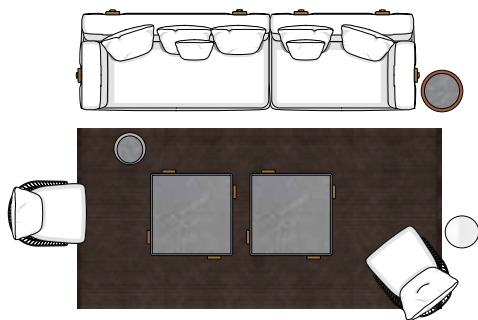

E

- 1 elemento terminale sx cm 214x110 h88
- 1 elemento terminale dx cm 164x110 h88
- 2 tavolini Florida cm 98x98 h30
- 1 poltrona Colette "Outdoor" cm 72x85 h84
- 1 bergère Colette "Outdoor" cm 72x93 h100
- 1 tavolino Caulfield "Outdoor" cm Ø 35 h45,5
- 1 tavolino Caulfield "Outdoor" cm Ø 45 h35,5
- 1 tavolino Cesar "Outdoor" cm Ø 36 h45
- 1 tappeto Braid "Rug" cm 400x200

- 1 element with 1 armrest sx cm 214x110 h88
- 1 element with 1 armrest dx cm 164x110 h88
- 2 Florida coffee tables cm 98x98 h30
- 1 Colette "Outdoor" armchair cm 72x85 h84
- 1 Colette "Outdoor" bergère cm 72x93 h100
- 1 Caulfield "Outdoor" coffee table cm Ø 35 h45,5
- 1 Caulfield "Outdoor" coffee table cm Ø 45 h35,5
- 1 Cesar "Outdoor" coffee table cm Ø 36 h45
- 1 Braid "Rug" cm 400x200

- 1 Endelement mit 1 Armlehne sx cm 214x110 h88
- 1 Endelement mit 1 Armlehne dx cm 164x110 h88
- 2 Beistelltisch Florida cm 98x98 h30
- 1 Sessel Colette "Outdoor" cm 72x85 h84
- 1 Bergère Colette "Outdoor" cm 72x93 h100
- 1 Beistelltisch Caulfield "Outdoor" cm Ø 35 h45,5
- 1 Beistelltisch Caulfield "Outdoor" cm Ø 45 h35,5
- 1 Beistelltisch Cesar "Outdoor" cm Ø 36 h45
- 1 Teppich Braid "Rug" cm 400x200

- 1 élément avec 1 accoudoir sx cm 214x110 h88
- 1 élément avec 1 accoudoir dx cm 164x110 h88
- 2 petite tables Florida cm 98x98 h30
- 1 fauteuil Colette "Outdoor" cm 72x85 h84
- 1 bergère Colette "Outdoor" cm 72x93 h100
- 1 petite table Caulfield "Outdoor" cm Ø 35 h45,5
- 1 petite table Caulfield "Outdoor" cm Ø 45 h35,5
- 1 petite table Cesar "Outdoor" cm Ø 36 h45
- 1 tapis Braid "Rug" cm 400x200