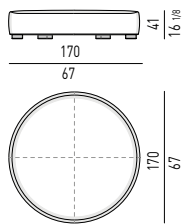

Minotti

POUF | OTTOMANS