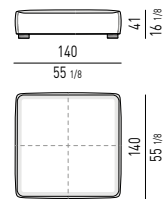

Minotti

POUF | OTTOMANS