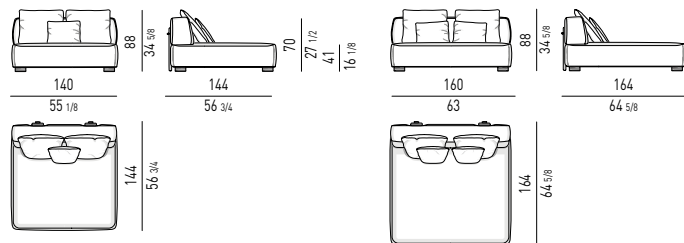

ELEMENTI TERMINALI | ELEMENTS WITH ONE ARMREST

ELEMENTI CENTRALI | CENTRAL ELEMENTS

ELEMENTO TERMINALE PENISOLA | OPEN-END ELEMENT WITH ARMREST

Schienale cm 160 - backrest cm 160

COUCH

LOVESEAT

ANGOLO CURVO PENISOLA | ROUND OPEN-END CORNER