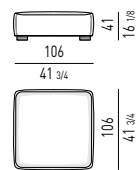

Minotti

POUF | OTTOMANS