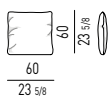

CUSCINO SCHIENALE OPTIONAL | OPTIONAL BACK CUSHION