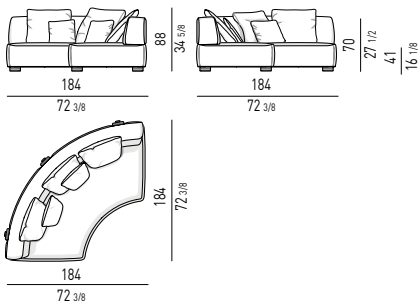

ANGOLO CURVO | ROUND CORNER