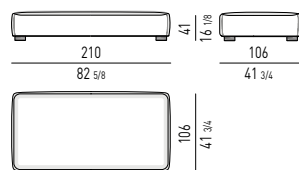

Minotti

POUF | OTTOMANS