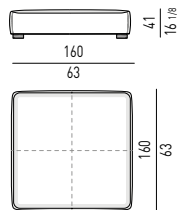

Minotti

POUF | OTTOMANS