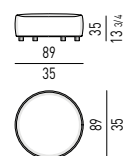

Minotti

POUF | OTTOMANS