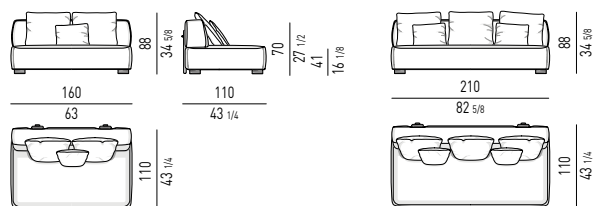

ELEMENTI TERMINALI | ELEMENTS WITH ONE ARMREST

ELEMENTI CENTRALI | CENTRAL ELEMENTS

ELEMENTO TERMINALE PENISOLA | OPEN-END ELEMENT WITH ARMREST

Schienale cm 160 - backrest cm 160

COUCH

LOVESEAT

ANGOLO CURVO PENISOLA | ROUND OPEN-END CORNER