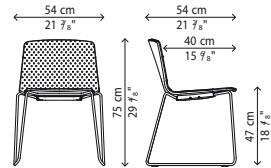

### dimensions:

Rama  
Four Legs

joining element

orange skin

223 west erie street,  
chicago, il., 60610  
t: 312 335 1033 f: 312 335 1025  
info@orangeskin.com  
www.orangeskin.com

Rama front upholstery  
Four legs

Rama fully covered  
Four legs

Rama  
Four wood Legs

joining element

Rama front upholstery  
Four wood Legs

Rama fully covered  
Four wood Legs

Rama  
Slide frame

joining element

Rama front upholstery  
Slide frame

Rama fully covered  
Slide frame

Rama  
Slide frame with armrest

joining element

Rama front upholstery  
Slide frame with armrest

Rama fully covered  
Slide frame with armrest

Rama  
Stool on slide frame

Rama front upholstery  
Stool on slide frame