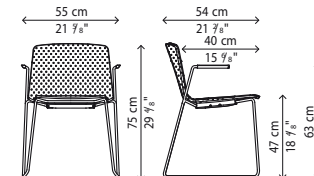

### dimensions:

Rama  
Four Legs

joining element

orange skin

223 west erie street,  
chicago, il., 60610  
t: 312 335 1033 f: 312 335 1025  
info@orangeskin.com  
www.orangeskin.com

Rama front upholstery  
Four legs

Rama fully covered  
Four legs

Rama  
Four wood Legs

joining element

Rama front upholstery  
Four wood Legs

Rama fully covered  
Four wood Legs

Rama  
Slide frame

joining element

Rama front upholstery  
Slide frame

Rama fully covered  
Slide frame

Rama  
Slide frame with armrest

joining element

Rama front upholstery  
Slide frame with armrest

Rama fully covered  
Slide frame with armrest

Rama  
Stool on slide frame

Rama front upholstery  
Stool on slide frame