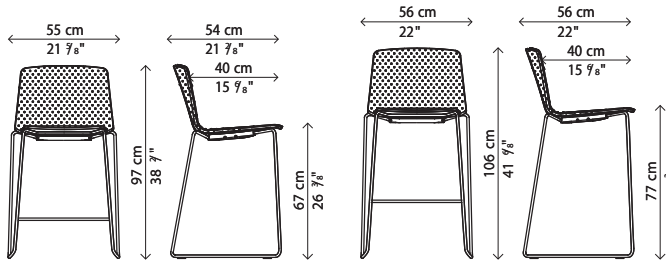

Rama fully covered
Stool on slide frame