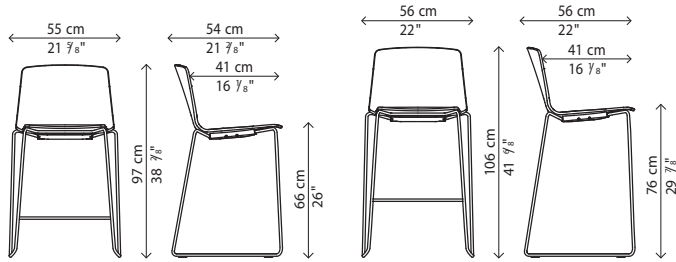

### dimensions:

Rama  
Four Legs

joining element

orange skin

223 west erie street,  
chicago, il., 60610  
t: 312 335 1033 f: 312 335 1025  
info@orangeskin.com  
www.orangeskin.com

Rama front upholstery  
Four legs

Rama fully covered  
Slide frame

Rama  
Slide frame with armrest

joining element

Rama front upholstery  
Slide frame with armrest

Rama fully covered  
Slide frame with armrest

Rama  
Stool on slide frame

Rama front upholstery  
Stool on slide frame