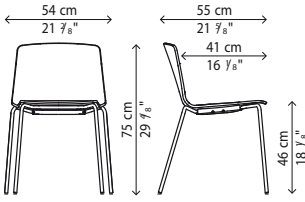

Rama
Four wood Legs