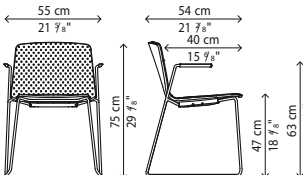

### dimensions:

Rama  
Four Legs

joining element

orange skin

223 west erie street,  
chicago, il., 60610  
t: 312 335 1033 f: 312 335 1025  
info@orangeskin.com  
www.orangeskin.com

Rama front upholstery  
Four legs

Rama fully covered  
Slide frame

Rama  
Slide frame with armrest

joining element

Rama front upholstery  
Slide frame with armrest

Rama fully covered  
Slide frame with armrest

Rama  
Stool on slide frame

Rama front upholstery  
Stool on slide frame