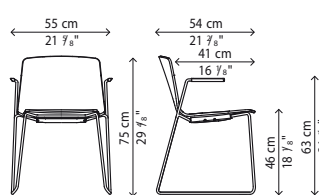

### dimensions:

Rama  
Four Legs

joining element

orange skin

223 west erie street,  
chicago, il., 60610  
t: 312 335 1033 f: 312 335 1025  
info@orangeskin.com  
www.orangeskin.com

Rama front upholstery  
Four legs

Rama fully covered  
Four legs

Rama  
Four wood Legs

joining element

Rama front upholstery  
Four wood Legs

Rama fully covered  
Four wood Legs

Rama  
Slide frame

joining element

Rama front upholstery  
Slide frame

Rama fully covered  
Slide frame

Rama  
Slide frame with armrest

joining element

Rama front upholstery  
Slide frame with armrest

Rama fully covered  
Slide frame with armrest

Rama  
Stool on slide frame

Rama front upholstery  
Stool on slide frame