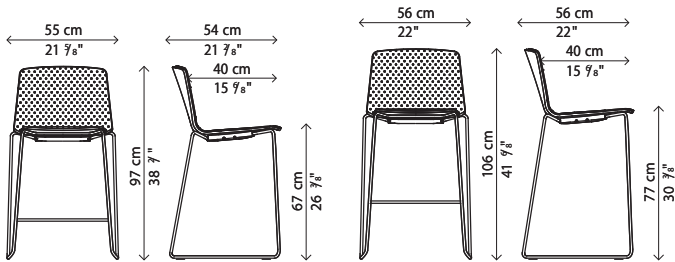

### dimensions:

Rama  
Four Legs

joining element

orange skin

223 west erie street,  
chicago, il., 60610  
t: 312 335 1033 f: 312 335 1025  
info@orangeskin.com  
www.orangeskin.com

Rama front upholstery  
Four legs

Rama fully covered  
Slide frame

Rama  
Slide frame with armrest

joining element

Rama front upholstery  
Slide frame with armrest

Rama fully covered  
Slide frame with armrest

Rama  
Stool on slide frame

Rama front upholstery  
Stool on slide frame