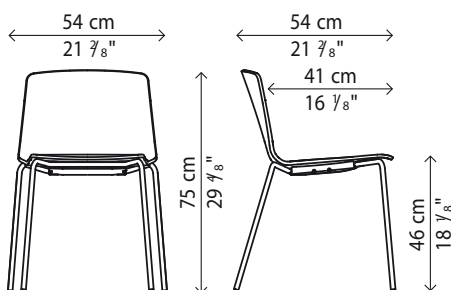

### dimensions:

Rama  
Four Legs

joining element

orange skin

223 west erie street,  
chicago, il., 60610  
t: 312 335 1033 f: 312 335 1025  
info@orangeskin.com  
www.orangeskin.com

Rama front upholstery  
Four legs