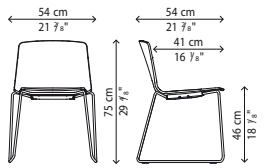

### dimensions:

Rama  
Four Legs

joining element

orange skin

223 west erie street,  
chicago, il., 60610  
t: 312 335 1033 f: 312 335 1025  
info@orangeskin.com  
www.orangeskin.com

Rama front upholstery  
Four legs

Rama fully covered  
Four legs

Rama  
Four wood Legs

joining element

Rama front upholstery  
Four wood Legs

Rama fully covered  
Four wood Legs

Rama  
Slide frame

joining element

Rama front upholstery  
Slide frame

Rama fully covered  
Slide frame

Rama  
Slide frame with armrest

joining element

Rama front upholstery  
Slide frame with armrest

Rama fully covered  
Slide frame with armrest

Rama  
Stool on slide frame

Rama front upholstery  
Stool on slide frame