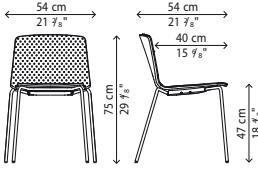

### dimensions:

Rama  
Four Legs

joining element

orange skin

223 west erie street,  
chicago, il., 60610  
t: 312 335 1033 f: 312 335 1025  
info@orangeskin.com  
www.orangeskin.com

Rama front upholstery  
Four legs