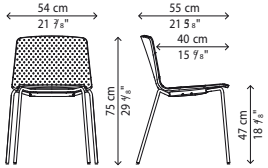

### dimensions:

Rama  
Four Legs

joining element

orange skin

223 west erie street,  
chicago, il., 60610  
t: 312 335 1033 f: 312 335 1025  
info@orangeskin.com  
www.orangeskin.com

Rama front upholstery  
Four legs

Rama fully covered  
Four legs

Rama  
Four wood Legs

joining element

Rama front upholstery  
Four wood Legs

Rama fully covered  
Four wood Legs

Rama  
Slide frame

joining element

Rama front upholstery  
Slide frame

Rama fully covered  
Slide frame

Rama  
Slide frame with armrest

joining element

Rama front upholstery  
Slide frame with armrest

Rama fully covered  
Slide frame with armrest

Rama  
Stool on slide frame

Rama front upholstery  
Stool on slide frame