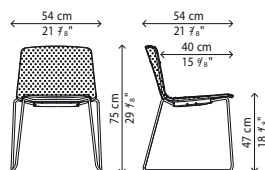

### dimensions:

Rama  
Four Legs

joining element

orange skin

223 west erie street,  
chicago, il., 60610  
t: 312 335 1033 f: 312 335 1025  
info@orangeskin.com  
www.orangeskin.com

Rama front upholstery  
Four legs

Rama fully covered  
Four legs

Rama  
Four wood Legs

joining element

Rama front upholstery  
Four wood Legs

Rama fully covered  
Four wood Legs

Rama  
Slide frame

joining element

Rama front upholstery  
Slide frame

Rama fully covered  
Slide frame

Rama  
Slide frame with armrest

joining element

Rama front upholstery  
Slide frame with armrest

Rama fully covered  
Slide frame with armrest

Rama  
Stool on slide frame

Rama front upholstery  
Stool on slide frame