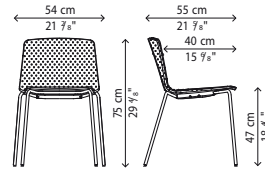

### dimensions:

Rama  
Four Legs

joining element

orange skin

223 west erie street,  
chicago, il., 60610  
t: 312 335 1033 f: 312 335 1025  
info@orangeskin.com  
www.orangeskin.com

Rama front upholstery  
Four legs

Rama fully covered  
Four legs

Rama  
Four wood Legs

joining element

Rama front upholstery  
Four wood Legs

Rama fully covered  
Four wood Legs

Rama  
Slide frame

joining element

Rama front upholstery  
Slide frame

Rama fully covered  
Slide frame

Rama  
Slide frame with armrest

joining element

Rama front upholstery  
Slide frame with armrest

Rama fully covered  
Slide frame with armrest

Rama  
Stool on slide frame

Rama front upholstery  
Stool on slide frame