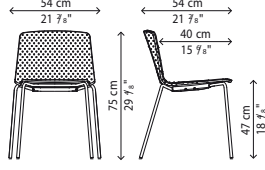

### dimensions:

Rama  
Four Legs

joining element

orange skin

223 west erie street,  
chicago, il., 60610  
t: 312 335 1033 f: 312 335 1025  
info@orangeskin.com  
www.orangeskin.com

Rama front upholstery  
Four legs

Rama fully covered  
Four legs

Rama  
Four wood Legs

joining element

Rama front upholstery  
Four wood Legs

Rama fully covered  
Four wood Legs

Rama  
Slide frame

joining element

Rama front upholstery  
Slide frame