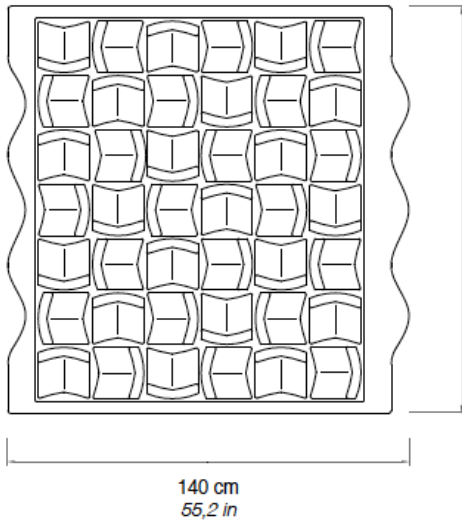

2016

NORDIC PRATONE

Ceretti / Derossi / Rosso

Special Edition 1 / 50

Seat in soft polyurethane finished by hand with Guflac®.

2021