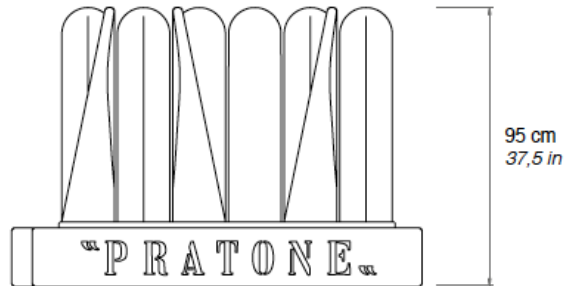

2016

NORDIC PRATONE

Ceretti / Derossi / Rosso

Special Edition 1 / 50

Seat in soft polyurethane finished by hand with Guflac®.

2021