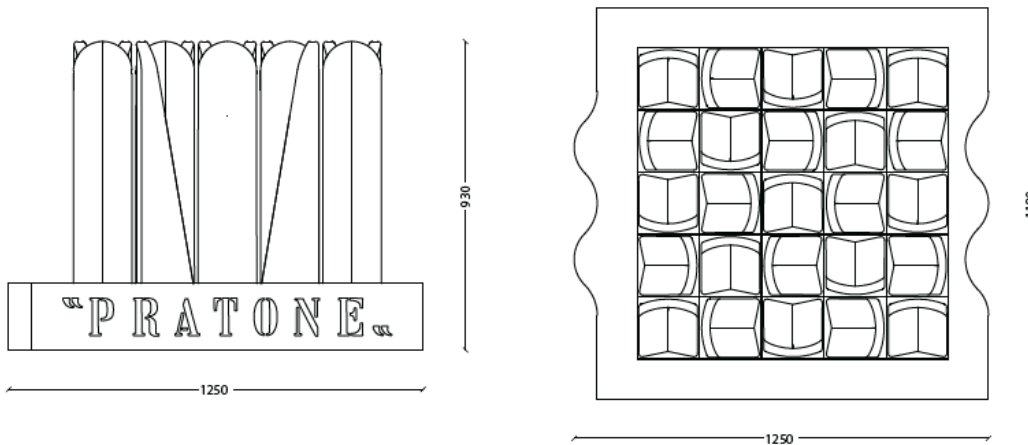

PRATONE FOREVER

Ceretti / Derossi / Rosso

Seat in soft polyuretane upholstered with bouclé wool.