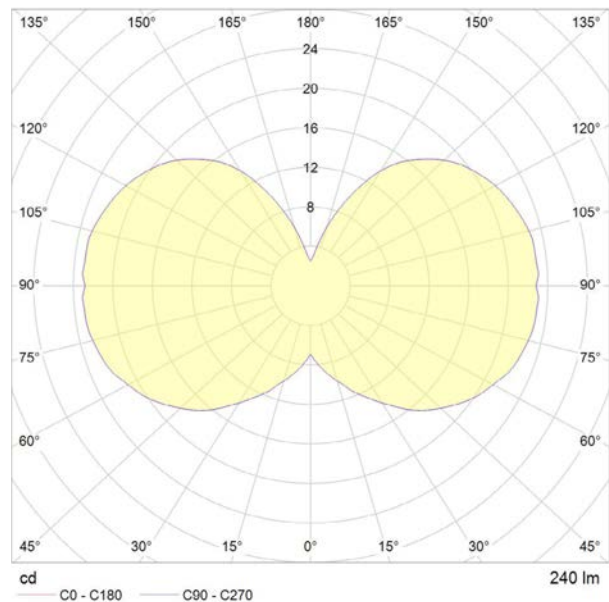

POLAR DIAGRAM

DIMMING

Dimmable: Yes
Dimming type: Trailing edge
Recommended US Dimmer: Lutron - Diva DVELV-300P-XX
(X denotes faceplate color)

A full list of compatible dimmers is available on request.

OUTER CARTON

Pc/ Ctn: 100
Gross weight: 7.05lbs
Length: 20.5in
Width: 11.0in
Height: 7.9in

IES/LDT FILE

Available upon request.

EAN US: 5060400150250