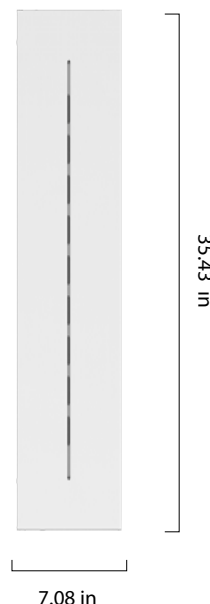

BEST PAIRED WITH

1. Porcelain Range Bulbs
2. Feature Collection Bulbs
3. Graphite Pendant

EAN US: 5060400151448