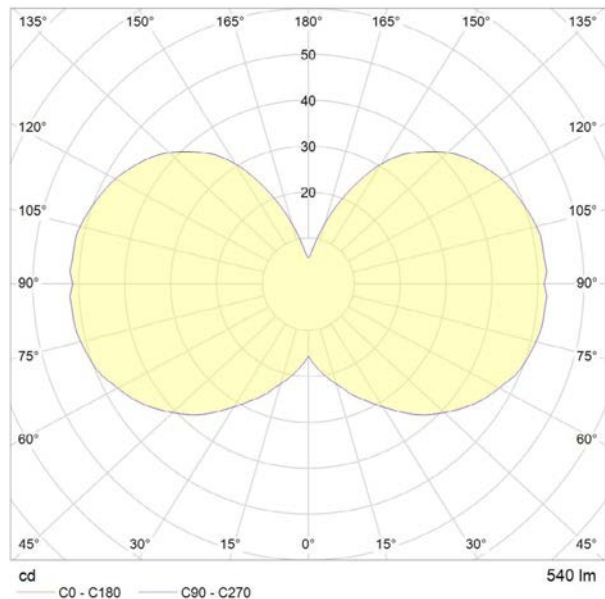

## PERFORMANCE

CRI (colour rendering index)	95
Lamp lumen output	540
Luminaire circuits per watt (LM/W)	90
Lifetime (TM-21) (hours)	30,000
Colour Temperature	2700K
Power factor	0.9

## POLAR DIAGRAM