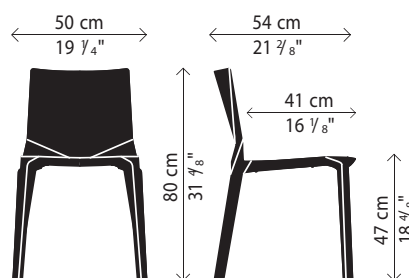

materials:

white, black, beige and or fluo green polypropylene.  
 Extrema Au synthetic leather or scuba fabric.

dimensions:

Plana

Plana upholstered

223 west erie street,  
 chicago, il., 60610  
 t: 312 335 1033 f: 312 335 1025  
 info@orangeskin.com  
 www.orangeskin.com