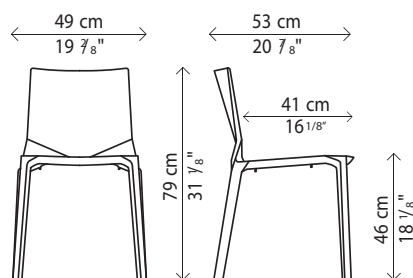

# plana lucidipevere

As strong as it is light and as sleek as it is versatile, the new Plana stackable plastic chair from Kristalia brings cutting edge Italian design to the home, office and garden. Offering great value for money the Plana is not only beautiful and comfortable, but practical. It is available in a range of colours from sober beige to vibrant fluorescent green and the Plana's unique design allows up to ten chairs at a time to be stored in a self-supporting stack. Its distinctive lines and high-tech production method means the Plana is ideal for use both indoors and out, a stylish piece of furniture for the home that is tough enough to cope with the outdoors. The Plana's slim profile and clean silhouette make it an ideal addition to the modern kitchen, dining room, function hall or workspace, and its exceptional stacking capability means that when not in use it will never be under your feet.

materials:

white, black, beige and or fluo green polypropylene.  
 Extrema Au synthetic leather or scuba fabric.

dimensions:

Plana

Plana upholstered

223 west erie street,  
 chicago, il., 60610  
 t: 312 335 1033 f: 312 335 1025  
 info@orangeskin.com  
 www.orangeskin.com