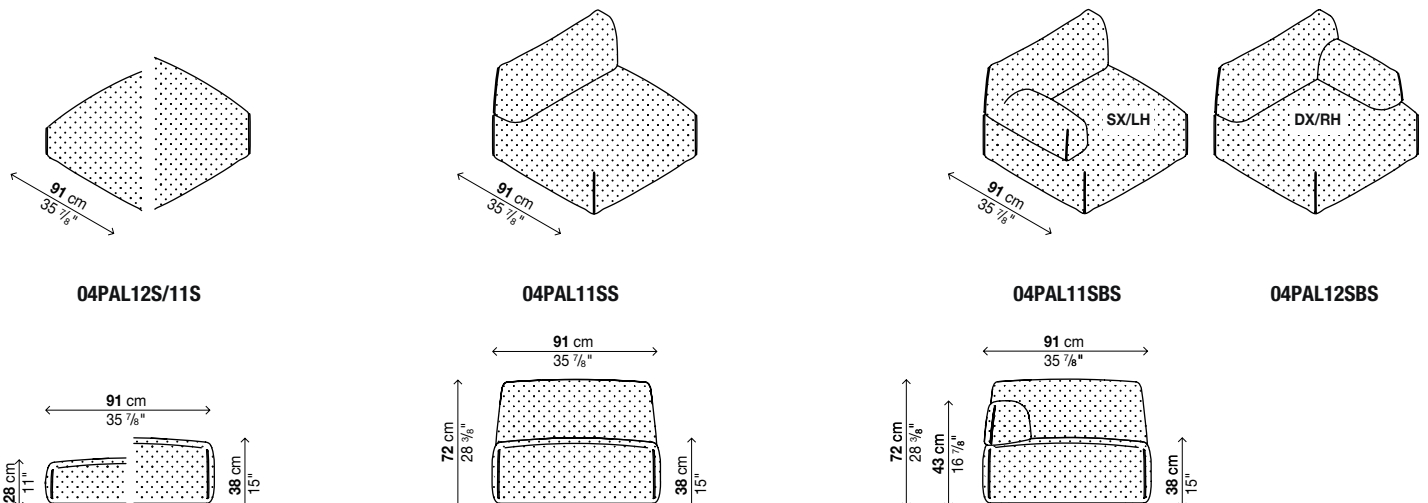

PALCHETTO SOFA

Seat 91 x 91 cm

Finish of cover:

A = COM (Customer fabric)

B = Heritage, Natté

C = Lopi, Patio

D = B-chew (Bit, Duo, Trio)

Pouf

Code	Height	Cover				pack	m²	Kg
		A	B	C	D			
04PAL11S	15"							
04PAL12S	11"							

Seat + backrest

Code	Cover				pack	m²	Kg
	A	B	C	D			
04PAL11SS							

Seat with right and left armrest

Code	Description	Cover				pack	m²	Kg
		A	B	C	D			
04PAL11SBS	Left armrest							
04PAL12SBS	Right armrest							

Optionals

Code	Description	pack	m²	Kg
	Protective cover "Casper", see page XXX	-	-	-