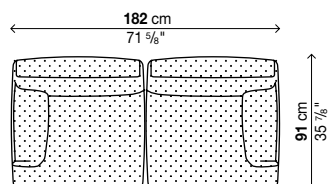

PALCHETTO SOFA

Composition examples

Finish of cover:

A = COM (Customer fabric)

B = Heritage, Natté

C = Lopi, Patio

D = B-chew (Bit, Duo, Trio)

Composition 1

Code	Cover				pack	m³	Kg
	A	B	C	D			
29PAL31							

Optionals

Code	Description	colli	m³	Kg
	Protective cover "Casper", see page XXX	-	-	-