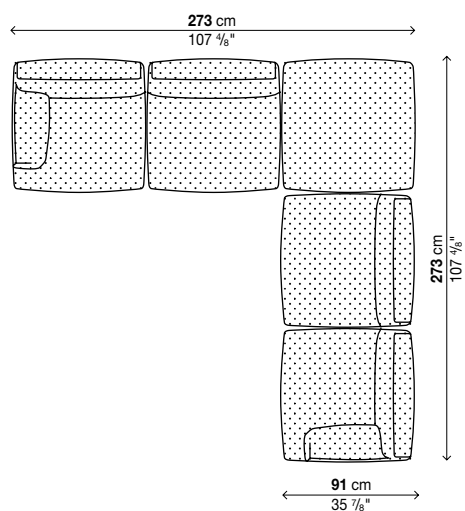

PALCHETTO SOFA

Composition examples

Finish of cover:

A = COM (Customer fabric)

B = Heritage, Natté

C = Lopi, Patio

D = B-chew (Bit, Duo, Trio)

Composition 5

Code	Cover				pack	m³	Kg
	A	B	C	D			
29PAL35							

Optionals

Code	Description	colli	m³	Kg
	Protective cover "Casper", see page XXX	-	-	-