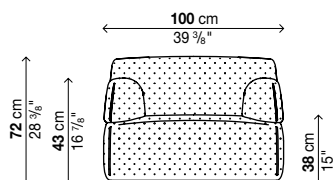

04PAL13SBS