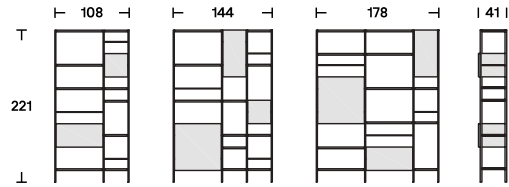

# Outline

---

Year  
Designer

2016  
Giacomo Moor

---

With Outline, Giacomo Moor has created an elegantly functional, freestanding system of wooden cabinets and shelves contrasted with an iron support structure that can be placed against a wall or in the center of a space. The unusual round attachment recesses in the shelves and the cabinets break the linearity of the design and allow the components to be inserted by preference, easily sliding them in and out of place when rearranging. The visual contrast between the dimensions of the cabinets and shelves, and the lightness of the structure, unites the contemporary visual impact with that of a handmade cabinet.

---

**Dimensions**

---

L 108 / 144 / 178  
D 41  
H 221

---

**Finishes**

---

Cabinets and shelves in eucalyptus or dark stained walnut veneer.