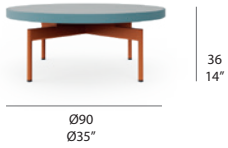

12.5 Kg - 27.50 lbs

0.2 m³ - 7.06 ft³

with copper color legs

TABLE Ø90x21

25.9 Kg - 56.98 lbs

0.38 m³ - 13.42 ft³

with copper color legs

TABLE Ø90x36

26.3 Kg - 57.86 lbs

0.4 m³ - 14.12 ft³

with copper color legs

TABLE Ø120x36

41.8 Kg - 91.96 lbs

0.7 m³ - 24.72 ft³

with copper color legs

MESA BAJA . COFFEE TABLE