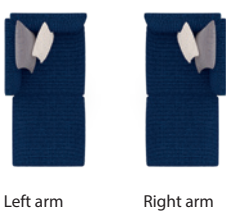

CUSHION*: Seat + back + backrest