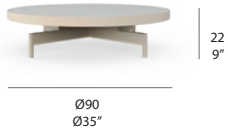

10.4 Kg - 22.88 lbs 0.39 m³ - 13.77 ft³

with copper color legs

CUSHION

7 Kg - 15.40 lbs

náutica. soft
warm

CUSHION*: Seat + back

MESA BAJA CIRCULAR . ROUND COFFEE TABLE

TABLE Ø60x47

12.5 Kg - 27.50 lbs

0.2 m³ - 7.06 ft³

with copper color legs

TABLE Ø90x21

25.9 Kg - 56.98 lbs

0.38 m³ - 13.42 ft³

with copper color legs

TABLE Ø90x36

26.3 Kg - 57.86 lbs

0.4 m³ - 14.12 ft³

with copper color legs

TABLE Ø120x36

41.8 Kg - 91.96 lbs

0.7 m³ - 24.72 ft³

with copper color legs

MESA BAJA . COFFEE TABLE