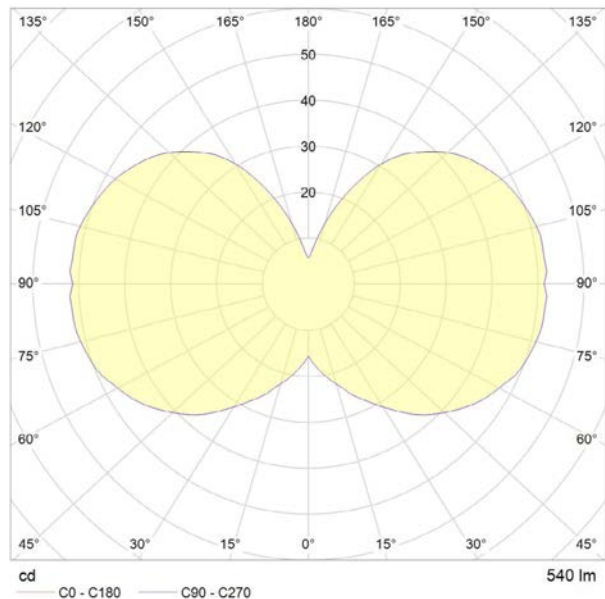

POLAR DIAGRAM

DIMMING

Dimmable: Yes
Dimming type: Trailing edge
Recommended US Dimmer: Lutron - Diva DVELV-300P-XX
(X denotes faceplate color)

A full list of compatible dimmers is available on request.

OUTER CARTON

Pc/ Ctn: 20
Gross weight: 9.92lbs
Length: 28.7in
Width: 11.8in
Height: 13.4in

IES/LDT FILE

Available upon request.

EAN US: 5060400150311