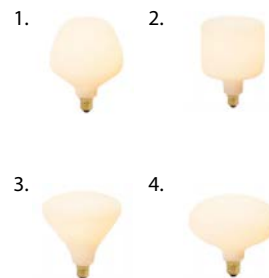

Dimmable: Yes

BEST PAIRED WITH

1. Design collection bulbs
2. Feature collection bulbs

OUTER CARTON

Pc/ Ctn: 8
Gross weight: 11.9 lbs
Length: 15in
Width: 15in
Height: 8.3in

EAN US: 5060400151622

GRAPHITE PENDANT

Anodised aluminium pendant, fitted with a braided 3 metre black kink free cord that's easily adjusted by hand. Complete with ceiling rose as standard.

FIXTURE

Type: Pendant
Materials: Anodised aluminium
Finish: Anodised
Ceiling rose dimensions: 80mm x 25mm
Lampholder: E26
Weight: 0.675 lbs
Warranty: 1 year
Input Voltage: 110-120V
Cord: 3 metre cord, Black fabric covered silicone
Luminaire: Class II
Wattage: Max 60 W

Dimmable: Yes

BEST PAIRED WITH

1. Enno / Noma / Oblo / Oval

OUTER CARTON

Pc/ Ctn: 9
Gross weight: 11.9 lbs
Length: 15.0in
Width: 15.0in
Height: 8.3in

EAN US: 5060400150571

WALNUT KNUCKLE PENDANT

FSC-certified hardwood pendant, fitted with a braided 3 metre black kink free cord that's easily adjusted by hand. Complete with ceiling rose as standard.