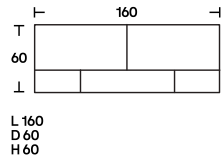

Dimensions

Finishes

Flap doors, matt or glossy lacquer in the colours: black, white, white SW, linen, sand, clay, burgundy, pink, dark green, mustard yellow, brick red and navy blue; veneer version in black eucalyptus and dark-stained walnut.