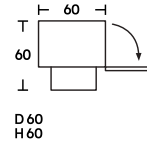

Dimensions

Finishes

Flap doors, matt or glossy lacquer in the colours: black, white, white SW, linen, sand, clay, burgundy, pink, dark green, mustard yellow, brick red and navy blue; veneer version in black eucalyptus and dark-stained walnut.