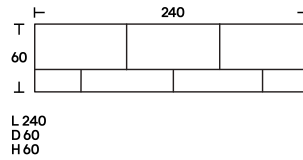

Dimensions

Finishes

Flap doors, matt or glossy lacquer in the colours: black, white, white SW, linen, sand, clay, burgundy, pink, dark green, mustard yellow, brick red and navy blue; veneer version in black eucalyptus and dark-stained walnut.