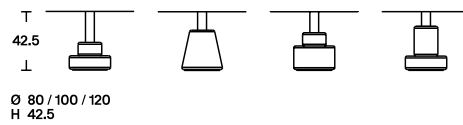

**Dimensions**

**Finishes**

The tops are available in the finishes:

- gloss lacquered in the colours black, white, SW white, linen, sand, clay, burgundy, pink, dark green, mustard yellow, brick red and navy blue.
  - essence, special inlaid and brushed open grain veneer, in black ash and dark stained walnut.
  - cast glass, extra clear glass plate hot molded with smooth and glossy upper side, wrinkled (for casting) and semi transparent back-lacquered lower side, in the colours black, mustard yellow, English green, pink.
- The glass tabletops are fixed to the base by a burnished stainless steel disk, which is visible in transparency as distinctive feature.  
Matt marble base: Carrara Statuario white, Marquinia black, Levanto red and Alpi green finish, a chromatic variety that reveals a typically Italian tradition.  
Stand: epoxy powder-coated steel in black matt finish.