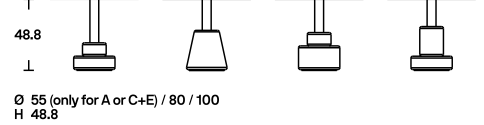

**Dimensions**

**Finishes**

The tops are available in the finishes:

- gloss lacquered in the colours black, white, SW white, linen, sand, clay, burgundy, pink, dark green, mustard yellow, brick red and navy blue.
  - essence, special inlaid and brushed open grain veneer, in black ash and dark stained walnut.
  - cast glass, extra clear glass plate hot molded with smooth and glossy upper side, wrinkled (for casting) and semi transparent back-lacquered lower side, in the colours black, mustard yellow, English green, pink.
- The glass tabletops are fixed to the base by a burnished stainless steel disk, which is visible in transparency as distinctive feature.  
Matt marble base: Carrara Statuario white, Marquinia black, Levanto red and Alpi green finish, a chromatic variety that reveals a typically Italian tradition.  
Stand: epoxy powder-coated steel in black matt finish.