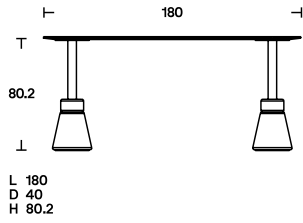

# Menhir

---

Year	1983 - 2020
Designer	Giotto Stoppino, Lodovico Acerbis

---

With a daring approach to materials, the Menhir low table becomes a composition of colours and textures that eloquently illustrates the sculptural simplicity of Lodovico Acerbis and Giotto Stoppino's inventions of new forms.

**Dimensions**

**Finishes**

The tops are available in the finishes:

- gloss lacquered in the colours black, white, SW white, linen, sand, clay, burgundy, pink, dark green, mustard yellow, brick red and navy blue.
  - essence, special inlaid and brushed open grain veneer, in black ash and dark stained walnut.
  - cast glass, extra clear glass plate hot molded with smooth and glossy upper side, wrinkled (for casting) and semi transparent back-lacquered lower side, in the colours black, mustard yellow, English green, pink.
- The glass tabletops are fixed to the base by a burnished stainless steel disk, which is visible in transparency as distinctive feature.  
Matt marble base: Carrara Statuario white, Marquinia black, Levanto red and Alpi green finish, a chromatic variety that reveals a typically Italian tradition.  
Stand: epoxy powder-coated steel in black matt finish.