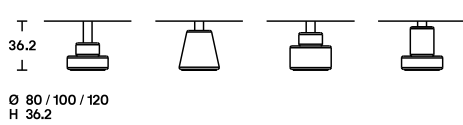

**Dimensions**

**Finishes**

The tops are available in the finishes:

- gloss lacquered in the colours black, white, SW white, linen, sand, clay, burgundy, pink, dark green, mustard yellow, brick red and navy blue.
  - essence, special inlaid and brushed open grain veneer, in black ash and dark stained walnut.
  - cast glass, extra clear glass plate hot molded with smooth and glossy upper side, wrinkled (for casting) and semi transparent back-lacquered lower side, in the colours black, mustard yellow, English green, pink.
- The glass tabletops are fixed to the base by a burnished stainless steel disk, which is visible in transparency as distinctive feature.  
Matt marble base: Carrara Statuario white, Marquinia black, Levanto red and Alpi green finish, a chromatic variety that reveals a typically Italian tradition.  
Stand: epoxy powder-coated steel in black matt finish.