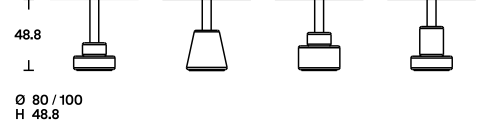

Dimensions

Finishes

The tops are available in the finishes:

- gloss lacquered in the colours black, white, SW white, linen, sand, clay, burgundy, pink, dark green, mustard yellow, brick red and navy blue.
- essence, special inlaid and brushed open grain veneer, in black ash and dark stained walnut.
- cast glass, extra clear glass plate hot molded with smooth and glossy upper side, wrinkled (for casting) and semi transparent back-lacquered lower side, in the colours black, mustard yellow, English green, pink.