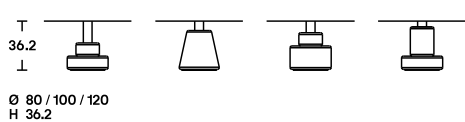

Dimensions

Finishes

The tops are available in the finishes:

- gloss lacquered in the colours black, white, SW white, linen, sand, clay, burgundy, pink, dark green, mustard yellow, brick red and navy blue.
- essence, special inlaid and brushed open grain veneer, in black ash and dark stained walnut.
- cast glass, extra clear glass plate hot molded with smooth and glossy upper side, wrinkled (for casting) and semi transparent back-lacquered lower side, in the colours black, mustard yellow, English green, pink.