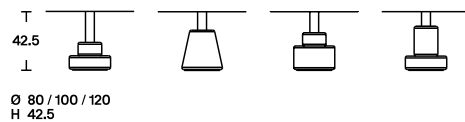

Dimensions

Finishes

The tops are available in the finishes:

- gloss lacquered in the colours black, white, SW white, linen, sand, clay, burgundy, pink, dark green, mustard yellow, brick red and navy blue.
- essence, special inlaid and brushed open grain veneer, in black ash and dark stained walnut.
- cast glass, extra clear glass plate hot molded with smooth and glossy upper side, wrinkled (for casting) and semi transparent back-lacquered lower side, in the colours black, mustard yellow, English green, pink.