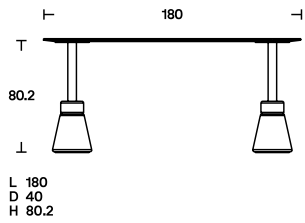

Dimensions

Finishes

The tops are available in the finishes:

- gloss lacquered in the colours black, white, SW white, linen, sand, clay, burgundy, pink, dark green, mustard yellow, brick red and navy blue.
- essence, special inlaid and brushed open grain veneer, in black ash and dark stained walnut.
- cast glass, extra clear glass plate hot molded with smooth and glossy upper side, wrinkled (for casting) and semi transparent back-lacquered lower side, in the colours black, mustard yellow, English green, pink.