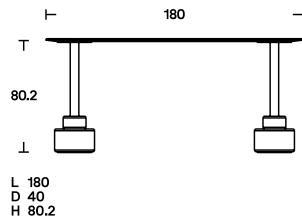

Dimensions

Finishes

The tops are available in the finishes:

- gloss lacquered in the colours black, white, SW white, linen, sand, clay, burgundy, pink, dark green, mustard yellow, brick red and navy blue.
- essence, special inlaid and brushed open grain veneer, in black ash and dark stained walnut.
- cast glass, extra clear glass plate hot molded with smooth and glossy upper side, wrinkled (for casting) and semi transparent back-lacquered lower side, in the colours black, mustard yellow, English green, pink.