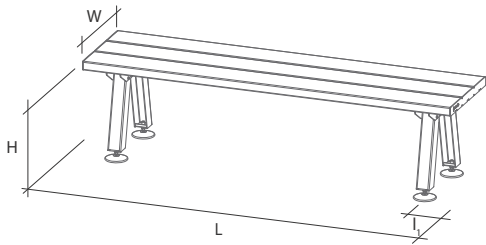

Four tabletop widths are available: one consists of five fibreglass sections and one of six sections. When you double these tables in width, you get the perfect desk, creating a slot for cable management and desk dividers. There are also two tabletop heights available: one version for normal seating height, and another for bar stool seating height. The number of table legs increases in proportion to the length.

materials:

Fiber Glass

Powder Coated Steel

Polyamide

dimensions:

product dimensions (ft inch)	L	W (5 profiles)	W (6 profiles)	H	I <sub>1</sub>	# legs
marina table 0195	6' 4"	2' 4"	2' 10"	2' 5"	0' 10"	2
marina table 0265	8' 8"	2' 4"	2' 10"	2' 5"	0' 10"	2
marina table 0335	10' 11"	2' 4"	2' 10"	2' 5"	0' 10"	2
marina table 0405	13' 3"	2' 4"	2' 10"	2' 5"	0' 10"	2
marina table 0475	15' 7"	2' 4"	2' 10"	2' 5"	0' 10"	3
marina table 0545	17' 10"	2' 4"	2' 10"	2' 5"	0' 10"	3
marina table 0615	20' 2"	2' 4"	2' 10"	2' 5"	0' 10"	3
marina table 0755	24' 9"	2' 4"	2' 10"	2' 5"	0' 10"	3
marina table 0825	27' 0"	2' 4"	2' 10"	2' 5"	0' 10"	4
marina table 0895	29' 4"	2' 4"	2' 10"	2' 5"	0' 10"	4
marina table 0965	31' 7"	2' 4"	2' 10"	2' 5"	0' 10"	4
marina table 1035	33' 11"	2' 4"	2' 10"	2' 5"	0' 10"	4
marina table 1105	36' 3"	2' 4"	2' 10"	2' 5"	0' 10"	4
marina table 1175	38' 6"	2' 4"	2' 10"	2' 5"	0' 10"	5

	I <sub>2</sub>
extended tabletop (1 side)	+ 1' 9"
extended tabletop (2 sides)	+ 3' 7"

MARINA BENCH

product dimensions (mm)	L	W	H	I <sub>1</sub>
marina bench 0110	3' 7"	1' 4"	1' 5"	0' 5"
marina bench 0170	5' 6"	1' 4"	1' 5"	0' 5"

MARINA BISTRO

product dimensions (ft inch)	L	W	H	I <sub>1</sub>
marina bistro 0072	2' 4"	2' 4"	2' 5"	0' 2"
marina bistro 0144	4' 8"	2' 4"	2' 5"	0' 2"