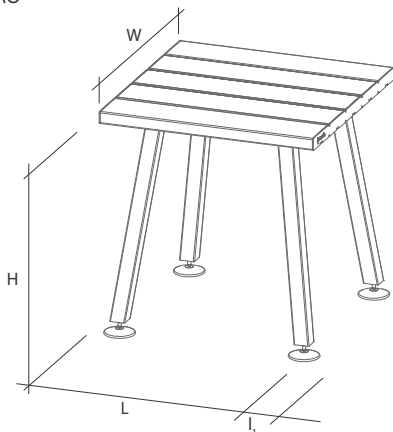

Four tabletop widths are available: one consists of five fibreglass sections and one of six sections. When you double these tables in width, you get the perfect desk, creating a slot for cable management and desk dividers. There are also two tabletop heights available: one version for normal seating height, and another for bar stool seating height. The number of table legs increases in proportion to the length.

materials:

Fiber Glass

Powder Coated Steel

Polyamide

dimensions:

product dimensions (ft inch)	L	W (5 profiles)	W (6 profiles)	H	I <sub>1</sub>	# legs
marina table 0195	6' 4"	2' 4"	2' 10"	2' 5"	0' 10"	2
marina table 0265	8' 8"	2' 4"	2' 10"	2' 5"	0' 10"	2
marina table 0335	10' 11"	2' 4"	2' 10"	2' 5"	0' 10"	2
marina table 0405	13' 3"	2' 4"	2' 10"	2' 5"	0' 10"	2
marina table 0475	15' 7"	2' 4"	2' 10"	2' 5"	0' 10"	3
marina table 0545	17' 10"	2' 4"	2' 10"	2' 5"	0' 10"	3
marina table 0615	20' 2"	2' 4"	2' 10"	2' 5"	0' 10"	3
marina table 0755	24' 9"	2' 4"	2' 10"	2' 5"	0' 10"	3
marina table 0825	27' 0"	2' 4"	2' 10"	2' 5"	0' 10"	4
marina table 0895	29' 4"	2' 4"	2' 10"	2' 5"	0' 10"	4
marina table 0965	31' 7"	2' 4"	2' 10"	2' 5"	0' 10"	4
marina table 1035	33' 11"	2' 4"	2' 10"	2' 5"	0' 10"	4
marina table 1105	36' 3"	2' 4"	2' 10"	2' 5"	0' 10"	4
marina table 1175	38' 6"	2' 4"	2' 10"	2' 5"	0' 10"	5

	I <sub>2</sub>
extended tabletop (1 side)	+ 1' 9"
extended tabletop (2 sides)	+ 3' 7"

MARINA BENCH

product dimensions (mm)	L	W	H	I <sub>1</sub>
marina bench 0110	3' 7"	1' 4"	1' 5"	0' 5"
marina bench 0170	5' 6"	1' 4"	1' 5"	0' 5"

MARINA BISTRO

product dimensions (ft inch)	L	W	H	I <sub>1</sub>
marina bistro 0072	2' 4"	2' 4"	2' 5"	0' 2"
marina bistro 0144	4' 8"	2' 4"	2' 5"	0' 2"