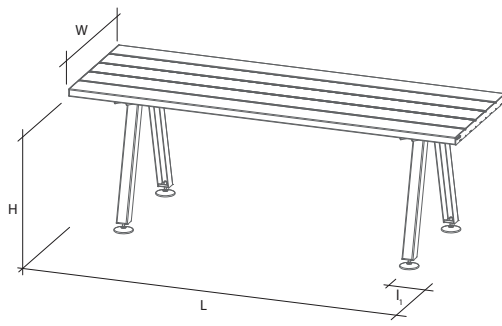

Four tabletop widths are available: one consists of five fibreglass sections and one of six sections. When you double these tables in width, you get the perfect desk, creating a slot for cable management and desk dividers. There are also two tabletop heights available: one version for normal seating height, and another for bar stool seating height. The number of table legs increases in proportion to the length.

materials:

Fiber Glass

Powder Coated Steel

Polyamide

dimensions:

product dimensions (ft inch)	L	W (5 profiles)	W (6 profiles)	H	I <sub>1</sub>	# legs
marina table 0195	6' 4"	2' 4"	2' 10"	2' 5"	0' 10"	2
marina table 0265	8' 8"	2' 4"	2' 10"	2' 5"	0' 10"	2
marina table 0335	10' 11"	2' 4"	2' 10"	2' 5"	0' 10"	2
marina table 0405	13' 3"	2' 4"	2' 10"	2' 5"	0' 10"	2
marina table 0475	15' 7"	2' 4"	2' 10"	2' 5"	0' 10"	3
marina table 0545	17' 10"	2' 4"	2' 10"	2' 5"	0' 10"	3
marina table 0615	20' 2"	2' 4"	2' 10"	2' 5"	0' 10"	3
marina table 0755	24' 9"	2' 4"	2' 10"	2' 5"	0' 10"	3
marina table 0825	27' 0"	2' 4"	2' 10"	2' 5"	0' 10"	4
marina table 0895	29' 4"	2' 4"	2' 10"	2' 5"	0' 10"	4
marina table 0965	31' 7"	2' 4"	2' 10"	2' 5"	0' 10"	4
marina table 1035	33' 11"	2' 4"	2' 10"	2' 5"	0' 10"	4
marina table 1105	36' 3"	2' 4"	2' 10"	2' 5"	0' 10"	4
marina table 1175	38' 6"	2' 4"	2' 10"	2' 5"	0' 10"	5

	I <sub>2</sub>
extended tabletop (1 side)	+ 1' 9"
extended tabletop (2 sides)	+ 3' 7"

MARINA BENCH

product dimensions (mm)	L	W	H	I <sub>1</sub>
marina bench 0110	3' 7"	1' 4"	1' 5"	0' 5"
marina bench 0170	5' 6"	1' 4"	1' 5"	0' 5"

MARINA BISTRO

product dimensions (ft inch)	L	W	H	I <sub>1</sub>
marina bistro 0072	2' 4"	2' 4"	2' 5"	0' 2"
marina bistro 0144	4' 8"	2' 4"	2' 5"	0' 2"