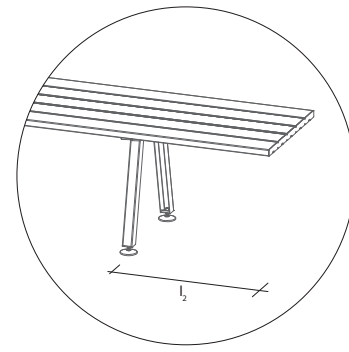

Four tabletop widths are available: one consists of five fibreglass sections and one of six sections. When you double these tables in width, you get the perfect desk, creating a slot for cable management and desk dividers. There are also two tabletop heights available: one version for normal seating height, and another for bar stool seating height. The number of table legs increases in proportion to the length.

materials:

Fiber Glass

Powder Coated Steel

Polyamide

dimensions:

product dimensions (ft inch)	L	W (5 profiles)	W (6 profiles)	H	I <sub>1</sub>	# legs
marina table 0195	6' 4"	2' 4"	2' 10"	2' 5"	0' 10"	2
marina table 0265	8' 8"	2' 4"	2' 10"	2' 5"	0' 10"	2
marina table 0335	10' 11"	2' 4"	2' 10"	2' 5"	0' 10"	2
marina table 0405	13' 3"	2' 4"	2' 10"	2' 5"	0' 10"	2
marina table 0475	15' 7"	2' 4"	2' 10"	2' 5"	0' 10"	3
marina table 0545	17' 10"	2' 4"	2' 10"	2' 5"	0' 10"	3
marina table 0615	20' 2"	2' 4"	2' 10"	2' 5"	0' 10"	3
marina table 0755	24' 9"	2' 4"	2' 10"	2' 5"	0' 10"	3
marina table 0825	27' 0"	2' 4"	2' 10"	2' 5"	0' 10"	4
marina table 0895	29' 4"	2' 4"	2' 10"	2' 5"	0' 10"	4
marina table 0965	31' 7"	2' 4"	2' 10"	2' 5"	0' 10"	4
marina table 1035	33' 11"	2' 4"	2' 10"	2' 5"	0' 10"	4
marina table 1105	36' 3"	2' 4"	2' 10"	2' 5"	0' 10"	4
marina table 1175	38' 6"	2' 4"	2' 10"	2' 5"	0' 10"	5

	I <sub>2</sub>
extended tabletop (1 side)	+ 1' 9"
extended tabletop (2 sides)	+ 3' 7"

MARINA BENCH

product dimensions (mm)	L	W	H	I <sub>1</sub>
marina bench 0110	3' 7"	1' 4"	1' 5"	0' 5"
marina bench 0170	5' 6"	1' 4"	1' 5"	0' 5"

MARINA BISTRO

product dimensions (ft inch)	L	W	H	I <sub>1</sub>
marina bistro 0072	2' 4"	2' 4"	2' 5"	0' 2"
marina bistro 0144	4' 8"	2' 4"	2' 5"	0' 2"