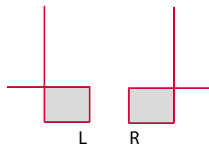

FRAMEWORK

Shelf made of 2.5 mm thick steel sheet, powder coated in matt white and graphite grey.

There are two formal types (module A and module B) that, either by combination or specific project, can develop large-sized and high impact lay-outs.

BACKRESTS

The shelf is complete with backrests coated with artificial fibre canvas, complete with magnetic coupling.

Colours available are: white, black, grey, dove grey, red, yellow, blue.

module A
L55 D23 H47.8 cm

backrest for module A
L34 H6.8 cm

module B
L34 D23 H47.8 cm

backrest for module B
L18 H13.8 cm

Finish options

BACKREST

Cover

white

yellow