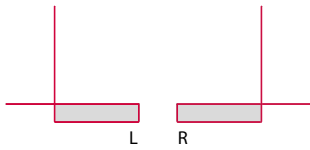

module A
L55 D23 H47.8 cm

backrest for module A
L34 H6.8 cm