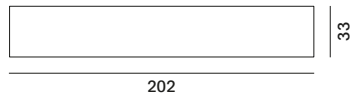

PENTAGRAMMA HANGING

PENTAGRAM | HANGING

The Hanging version is composed of back panels (wall-mounted panel), shelves and open units.

For all technical details, see data sheet in the downloads.

PENTAGRAMMA SIDEBOARD

PENTAGRAM | SIDEBOARD

The sideboard version is composed of base elements, open units and units with doors.

For all technical details, see data sheet in the downloads.

Pentagramma Hanging

back panel, wall-mounted panel

shelves

L60 D33 H34

L90 D33 H34

L120 D33 H34

shelves with right R or left L divider

R - L120 D33 H34

L - L120 D33 H34

open unit