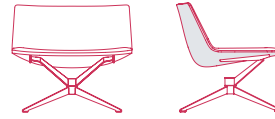

Counter-shell in rigid polyurethane covered with polyurethane foam rubber with upholstery in polyester wadding. Available in high-back and low-back version, with or without armrests.

BASES

. FOUR POINTS STAR PREMIUM: 4-points star steel base with cantilevered frame, matt powder painted white, bronze and black nickel. 360° swivel;

. FOUR POINTS STAR BASIC: 4-points star steel base with central frame, matt powder painted white, bronze and black nickel. 360° swivel.

4-POINTS STAR STEEL BASE WITH CANTILEVERED FRAME. 360° SWIVEL.

LOW-BACKREST

PADDED VERSION

COUNTER-SHELL VERSION

no armrests
L78 D67 H69.5 cm seat H41 cm

no armrests
L78 D67 H69.5 cm seat H41 cm

with armrests
L86 D67 H69.5 cm seat H41 cm

with armrests
L86 D67 H69.5 cm seat H41 cm

HIGH-BACKREST

no armrests
L78 D67 H95.5 cm seat H41 cm

no armrests
L78 D67 H95.5 cm seat H41 cm

with armrests
L86 D67 H95.5 cm seat H41 cm

with armrests
L86 D67 H95.5 cm seat H41 cm

Finish options

Matt painted

Matt painted
bronze X100