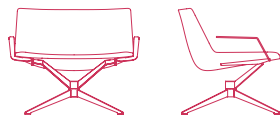

PADDED VERSION

COUNTER-SHELL VERSION

no armrests
L78 D67 H69.5 cm seat H41 cm

no armrests
L78 D67 H69.5 cm seat H41 cm

with armrests
L86 D67 H69.5 cm seat H41 cm

with armrests
L86 D67 H69.5 cm seat H41 cm

HIGH-BACKREST

no armrests
L78 D67 H95.5 cm seat H41 cm

no armrests
L78 D67 H95.5 cm seat H41 cm

with armrests
L86 D67 H95.5 cm seat H41 cm

with armrests
L86 D67 H95.5 cm seat H41 cm

Finish options

Matt painted

Matt painted
bronze X100

Matt painted
white X053

Matt painted
black nickel
X101

4-POINTS STAR STEEL BASE WITH CENTRAL FRAME. 360° SWIVEL.

LOW-BACKREST

PADDED VERSION

COUNTER-SHELL VERSION

no armrests
L78 D67 H69.5 cm seat H41 cm

no armrests
L78 D67 H69.5 cm seat H41 cm