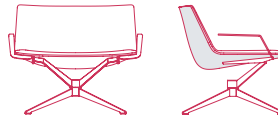

PADDED VERSION

COUNTER-SHELL VERSION

no armrests
L78 D67 H69.5 cm seat H41 cm

no armrests
L78 D67 H69.5 cm seat H41 cm

with armrests
L86 D67 H69.5 cm seat H41 cm

with armrests
L86 D67 H69.5 cm seat H41 cm

HIGH-BACKREST

no armrests
L78 D67 H95.5 cm seat H41 cm

no armrests
L78 D67 H95.5 cm seat H41 cm

with armrests
L86 D67 H95.5 cm seat H41 cm

with armrests
L86 D67 H95.5 cm seat H41 cm

Finish options

Matt painted

Matt painted
bronze X100

Matt painted
white X053

Matt painted
black nickel
X101

4-POINTS STAR STEEL BASE WITH CENTRAL FRAME. 360° SWIVEL.

LOW-BACKREST

PADDED VERSION

COUNTER-SHELL VERSION

no armrests
L78 D67 H69.5 cm seat H41 cm

no armrests
L78 D67 H69.5 cm seat H41 cm