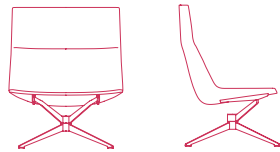

PADDED VERSION

COUNTER-SHELL VERSION

no armrests
L78 D67 H69.5 cm seat H41 cm

no armrests
L78 D67 H69.5 cm seat H41 cm

with armrests
L86 D67 H69.5 cm seat H41 cm

with armrests
L86 D67 H69.5 cm seat H41 cm

HIGH-BACKREST

no armrests
L78 D67 H95.5 cm seat H41 cm

no armrests
L78 D67 H95.5 cm seat H41 cm

with armrests
L86 D67 H95.5 cm seat H41 cm

with armrests
L86 D67 H95.5 cm seat H41 cm

Finish options

Matt painted

Matt painted
bronze X100

Matt painted
white X053

Matt painted
black nickel
X101

4-POINTS STAR STEEL BASE WITH CENTRAL FRAME. 360° SWIVEL.

LOW-BACKREST

PADDED VERSION

COUNTER-SHELL VERSION

no armrests
L78 D67 H69.5 cm seat H41 cm

no armrests
L78 D67 H69.5 cm seat H41 cm