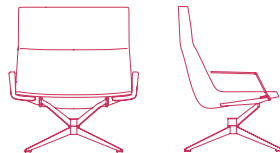

PADDED VERSION

COUNTER-SHELL VERSION

no armrests
L78 D67 H69.5 cm seat H41 cm

no armrests
L78 D67 H69.5 cm seat H41 cm

with armrests
L86 D67 H69.5 cm seat H41 cm

with armrests
L86 D67 H69.5 cm seat H41 cm

HIGH-BACKREST

no armrests
L78 D67 H95.5 cm seat H41 cm

no armrests
L78 D67 H95.5 cm seat H41 cm

with armrests
L86 D67 H95.5 cm seat H41 cm

with armrests
L86 D67 H95.5 cm seat H41 cm

Finish options

Matt painted

Matt painted
bronze X100