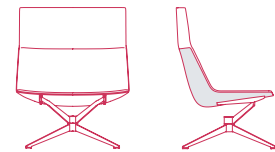

PADDED VERSION

COUNTER-SHELL VERSION

no armrests
L78 D67 H69.5 cm seat H41 cm

no armrests
L78 D67 H69.5 cm seat H41 cm

with armrests
L86 D67 H69.5 cm seat H41 cm

with armrests
L86 D67 H69.5 cm seat H41 cm

HIGH-BACKREST

no armrests
L78 D67 H95.5 cm seat H41 cm

no armrests
L78 D67 H95.5 cm seat H41 cm

with armrests
L86 D67 H95.5 cm seat H41 cm

with armrests
L86 D67 H95.5 cm seat H41 cm

Finish options

Matt painted

Matt painted
bronze X100

Matt painted
white X053

Matt painted
black nickel
X101

4-POINTS STAR STEEL BASE WITH CENTRAL FRAME. 360° SWIVEL.

LOW-BACKREST

PADDED VERSION

COUNTER-SHELL VERSION

no armrests
L78 D67 H69.5 cm seat H41 cm

no armrests
L78 D67 H69.5 cm seat H41 cm