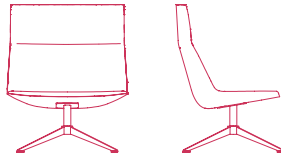

Matt painted
white X053

Matt painted
black nickel
X101

4-POINTS STAR STEEL BASE WITH CENTRAL FRAME. 360° SWIVEL.

LOW-BACKREST

PADDED VERSION

COUNTER-SHELL VERSION

no armrests
L78 D67 H69.5 cm seat H41 cm

no armrests
L78 D67 H69.5 cm seat H41 cm

with armrests
L86 D67 H69.5 cm seat H41 cm

with armrests
L86 D67 H69.5 cm seat H41 cm

HIGH-BACKREST

no armrests
L78 D67 H95.5 cm seat H41 cm

no armrests
L78 D67 H95.5 cm seat H41 cm

with armrests
L86 D67 H95.5 cm seat H41 cm