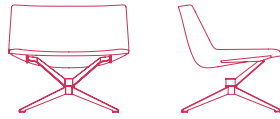

Counter-shell in rigid polyurethane covered with polyurethane foam rubber with upholstery in polyester wadding. Available in high-back and low-back version, with or without armrests.

BASES

. FOUR POINTS STAR PREMIUM: 4-points star steel base with cantilevered frame, matt powder painted white, bronze and black nickel. 360° swivel;

. FOUR POINTS STAR BASIC: 4-points star steel base with central frame, matt powder painted white, bronze and black nickel. 360° swivel.

4-POINTS STAR STEEL BASE WITH CANTILEVERED FRAME. 360° SWIVEL.

LOW-BACKREST

PADDED VERSION

COUNTER-SHELL VERSION

no armrests
L78 D67 H69.5 cm seat H41 cm

no armrests
L78 D67 H69.5 cm seat H41 cm

with armrests
L86 D67 H69.5 cm seat H41 cm

with armrests
L86 D67 H69.5 cm seat H41 cm

HIGH-BACKREST