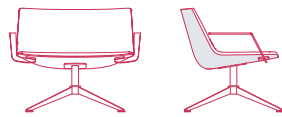

Matt painted
white X053

Matt painted
black nickel
X101

4-POINTS STAR STEEL BASE WITH CENTRAL FRAME. 360° SWIVEL.

LOW-BACKREST

PADDED VERSION

COUNTER-SHELL VERSION

no armrests
L78 D67 H69.5 cm seat H41 cm

no armrests
L78 D67 H69.5 cm seat H41 cm

with armrests
L86 D67 H69.5 cm seat H41 cm

with armrests
L86 D67 H69.5 cm seat H41 cm

HIGH-BACKREST

no armrests
L78 D67 H95.5 cm seat H41 cm

no armrests
L78 D67 H95.5 cm seat H41 cm

with armrests
L86 D67 H95.5 cm seat H41 cm