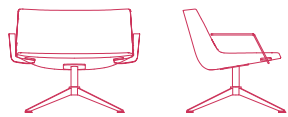

Matt painted
white X053

Matt painted
black nickel
X101

4-POINTS STAR STEEL BASE WITH CENTRAL FRAME. 360° SWIVEL.

LOW-BACKREST

PADDED VERSION

COUNTER-SHELL VERSION

no armrests
L78 D67 H69.5 cm seat H41 cm

no armrests
L78 D67 H69.5 cm seat H41 cm

with armrests
L86 D67 H69.5 cm seat H41 cm

with armrests
L86 D67 H69.5 cm seat H41 cm

HIGH-BACKREST

no armrests
L78 D67 H95.5 cm seat H41 cm

no armrests
L78 D67 H95.5 cm seat H41 cm

with armrests
L86 D67 H95.5 cm seat H41 cm