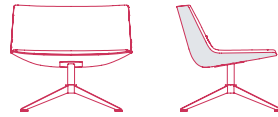

Matt painted
white X053

Matt painted
black nickel
X101

4-POINTS STAR STEEL BASE WITH CENTRAL FRAME. 360° SWIVEL.

LOW-BACKREST

PADDED VERSION

COUNTER-SHELL VERSION

no armrests
L78 D67 H69.5 cm seat H41 cm

no armrests
L78 D67 H69.5 cm seat H41 cm

with armrests
L86 D67 H69.5 cm seat H41 cm

with armrests
L86 D67 H69.5 cm seat H41 cm

HIGH-BACKREST

no armrests
L78 D67 H95.5 cm seat H41 cm

no armrests
L78 D67 H95.5 cm seat H41 cm

with armrests
L86 D67 H95.5 cm seat H41 cm