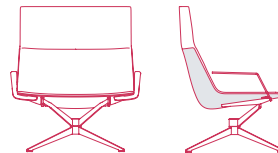

PADDED VERSION

COUNTER-SHELL VERSION

no armrests
L78 D67 H69.5 cm seat H41 cm

no armrests
L78 D67 H69.5 cm seat H41 cm

with armrests
L86 D67 H69.5 cm seat H41 cm

with armrests
L86 D67 H69.5 cm seat H41 cm

HIGH-BACKREST

no armrests
L78 D67 H95.5 cm seat H41 cm

no armrests
L78 D67 H95.5 cm seat H41 cm

with armrests
L86 D67 H95.5 cm seat H41 cm

with armrests
L86 D67 H95.5 cm seat H41 cm

Finish options

Matt painted

Matt painted
bronze X100