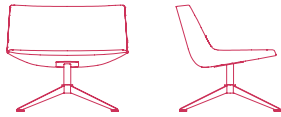

Matt painted
white X053

Matt painted
black nickel
X101

4-POINTS STAR STEEL BASE WITH CENTRAL FRAME. 360° SWIVEL.

LOW-BACKREST

PADDED VERSION

COUNTER-SHELL VERSION

no armrests
L78 D67 H69.5 cm seat H41 cm

no armrests
L78 D67 H69.5 cm seat H41 cm

with armrests
L86 D67 H69.5 cm seat H41 cm

with armrests
L86 D67 H69.5 cm seat H41 cm

HIGH-BACKREST

no armrests
L78 D67 H95.5 cm seat H41 cm

no armrests
L78 D67 H95.5 cm seat H41 cm

with armrests
L86 D67 H95.5 cm seat H41 cm