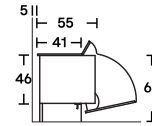

The internal space is conceived as a single and easily accessible large compartment organized by two thin chrome-plated metal frames, clear glass shelves, and drawers.

Dimensions

L 220
D 55
H 63

L 290
D 55
H 63