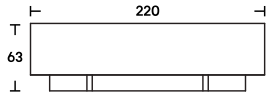

The internal space is conceived as a single and easily accessible large compartment organized by two thin chrome-plated metal frames, clear glass shelves, and drawers.

Dimensions

L 220
D 55
H 63

L 290
D 55
H 63