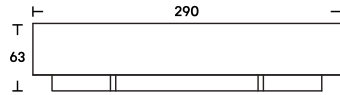

The internal space is conceived as a single and easily accessible large compartment organized by two thin chrome-plated metal frames, clear glass shelves, and drawers.

Dimensions

L 220
D 55
H 63

L 290
D 55
H 63