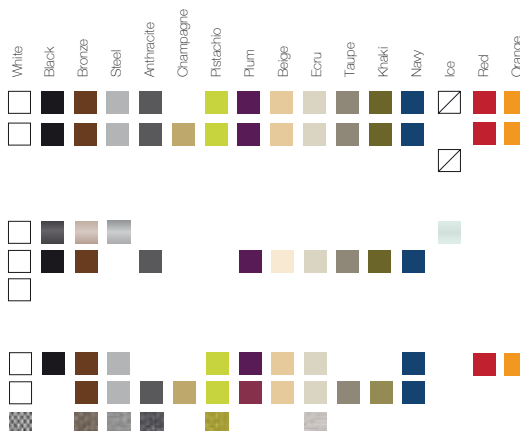

FINISHINGS

COLORS

BASIC, SELF-WATERING

LACQUERED

WHITE LIGHT, RGB LED, DMX LED

TABLE TOPS

GLASS

HPL

FULL WHITE (SOLID SURFACE)

FABRICS

NAUTICAL

SILVERTEX

KINNASAND +10% PLUS

NOTES

PLANTERS

- Self-Watering included (except when Basic finishing).

WHITE LIGHT AND RGB LED

- Transparent cord with switch for indoor use, optional.

- Color changes by remote control.

CUSHIONS

- Cushions are made with nautical fabric.

All products include anti-slip feet.

223 west erie street,
chicago, il., 60610
t: 312 335 1033 f: 312 335 1025
info@orangeskin.com
www.orangeskin.com