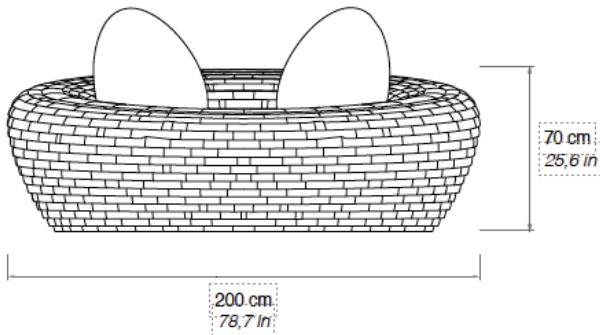

NET WEIGHT ~ 80 kg (~176 lb)

CODE G21100

1973

**LA COVA**

Gianni Ruffi

Limited Edition 1 / 38

Love nest of soft polyurethane upholstered with hand sewn cloth offcuts.  
Detachable eggs of soft polyurethane upholstered with fabric.