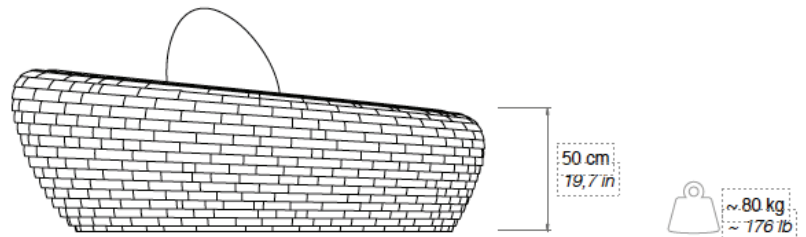

NET WEIGHT ~ 80 kg (~176 lb)

CODE G21100

1973

**LA COVA**

Gianni Ruffi

Limited Edition 1 / 38

Love nest of soft polyurethane upholstered with hand sewn cloth offcuts.  
Detachable eggs of soft polyurethane upholstered with fabric.