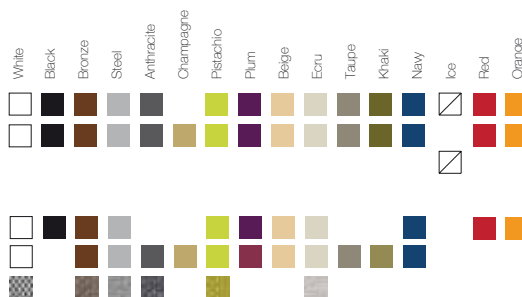

COLORS

BASIC, SELF-WATERING

LACQUERED

WHITE LIGHT, RGB LED, DMX LED

FABRICS

NAUTICAL

SILVERTEX

KINNASAND +10% PLUS

NOTES

WHITE LIGHT AND RGB LED

- Transparent cord with switch for indoor use, optional.
- Color changes by remote control.

CUSHIONS

- Cushions are made with nautical fabric.

All products include anti-slip feet.