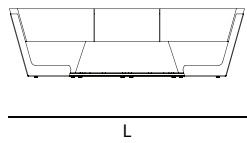

Cream

Pearl

orange skin

223 west erie street,
chicago, il., 60654
t: 312 335 1033 f: 312 335 1025
info@orangeskin.com
www.orangeskin.com

dimensions:

| Dimensions (ft inch) | Ø | H | h_i | h_i |
|----------------------|-------|-------|-------|-------|
| Kosmos 8-seater | 8' 6" | 2' 4" | 3' 7" | 1' 3" |
| Kosmos High 8-seater | 9' 2" | 3' 6" | 3' 7" | 1' 3" |

| Dimensions (ft inch) | L | W | H | h_i |
|----------------------|--------|-------|-------|-------|
| Kosmos 3-seater | 8' 2" | 3' 1" | 2' 4" | 1' 3" |
| Kosmos 3-seater High | 8' 10" | 3' 5" | 3' 6" | 1' 3" |