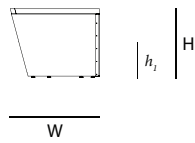

Cream

Pearl

orange skin

223 west erie street,
chicago, il., 60654
t: 312 335 1033 f: 312 335 1025
info@orangeskin.com
www.orangeskin.com

dimensions:

| Dimensions (ft inch) | Ø | H | h_i | h_i |
|----------------------|-------|-------|-------|-------|
| Kosmos 8-seater | 8' 6" | 2' 4" | 3' 7" | 1' 3" |
| Kosmos High 8-seater | 9' 2" | 3' 6" | 3' 7" | 1' 3" |

| Dimensions (ft inch) | L | W | H | h_i |
|----------------------|--------|-------|-------|-------|
| Kosmos 3-seater | 8' 2" | 3' 1" | 2' 4" | 1' 3" |
| Kosmos 3-seater High | 8' 10" | 3' 5" | 3' 6" | 1' 3" |